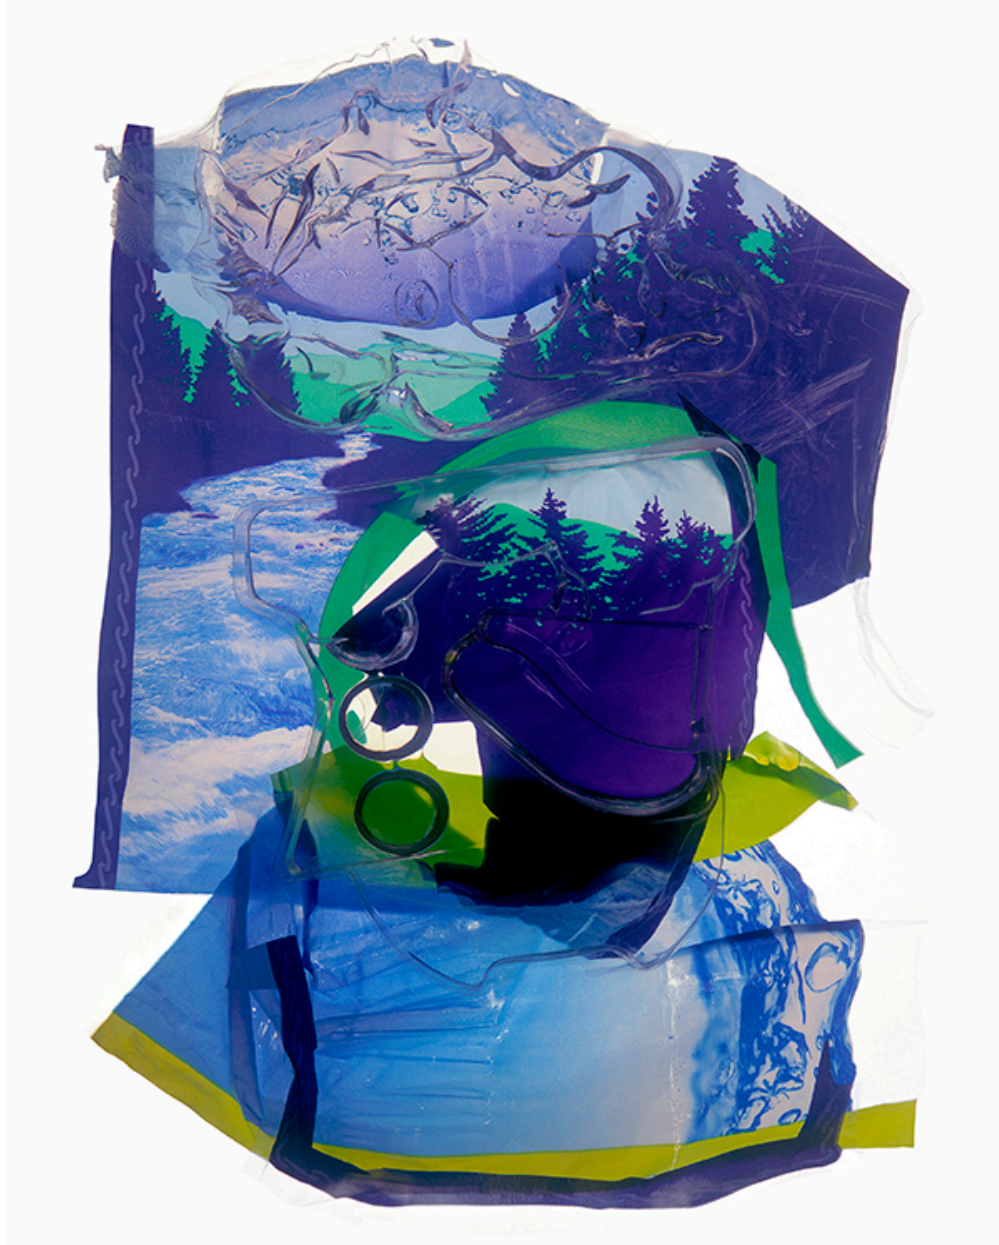

# ROBISCHON

GARY EMRICH, *ALL CONSUMED #67* Ed. 10  
archival digital inkjet print, 45 x 36 in.  
GE256