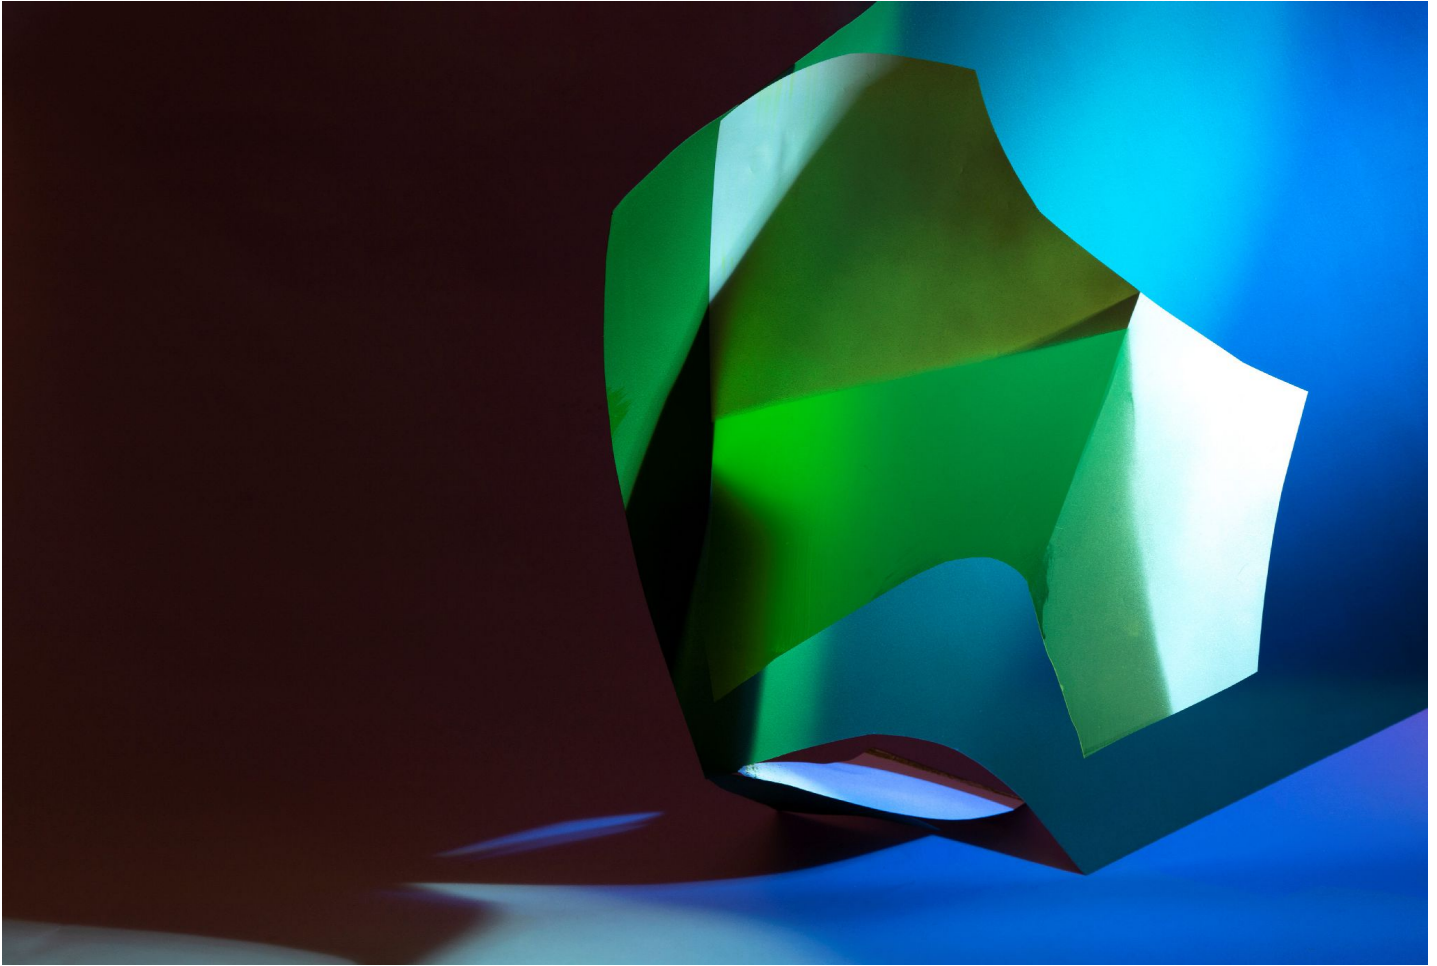

ROBISCHON

KATE PETLEY, *SPECIAL GUEST 1/3*
archival pigment print, 18 x 26 in.
KPT150