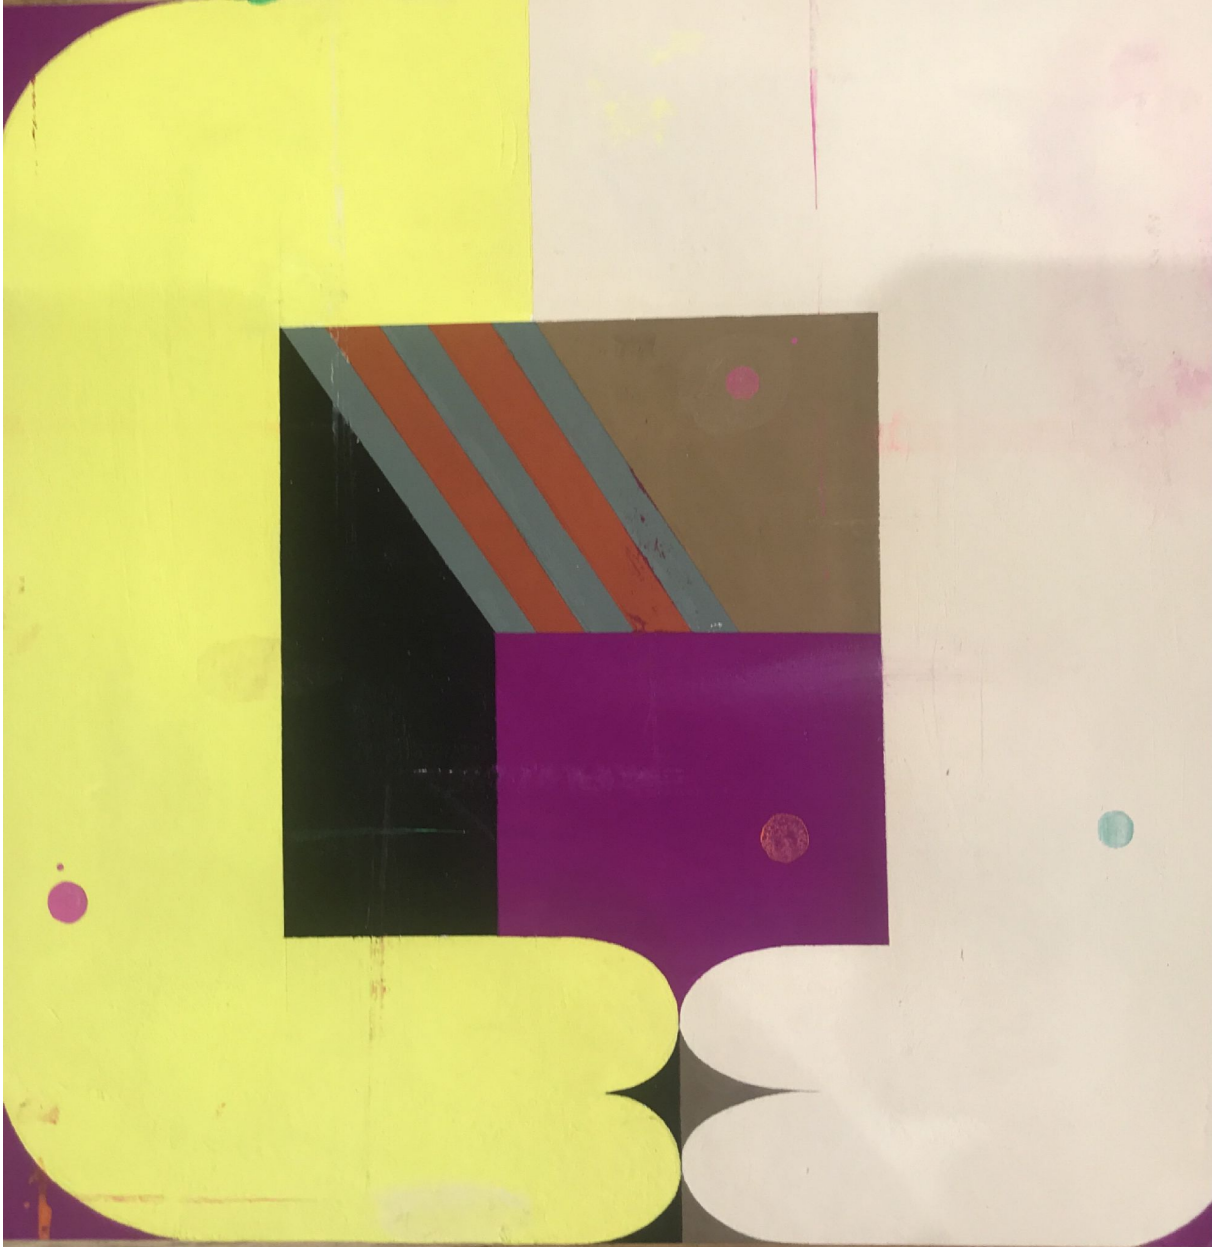

# ROBISCHON

DEBORAH ZLOTSKY, *COUPLE: YELLOW AND LIGHT PEACH*  
acrylic gouache on paper, framed, 9 1/2 x 9 1/2 in.  
ZLO109