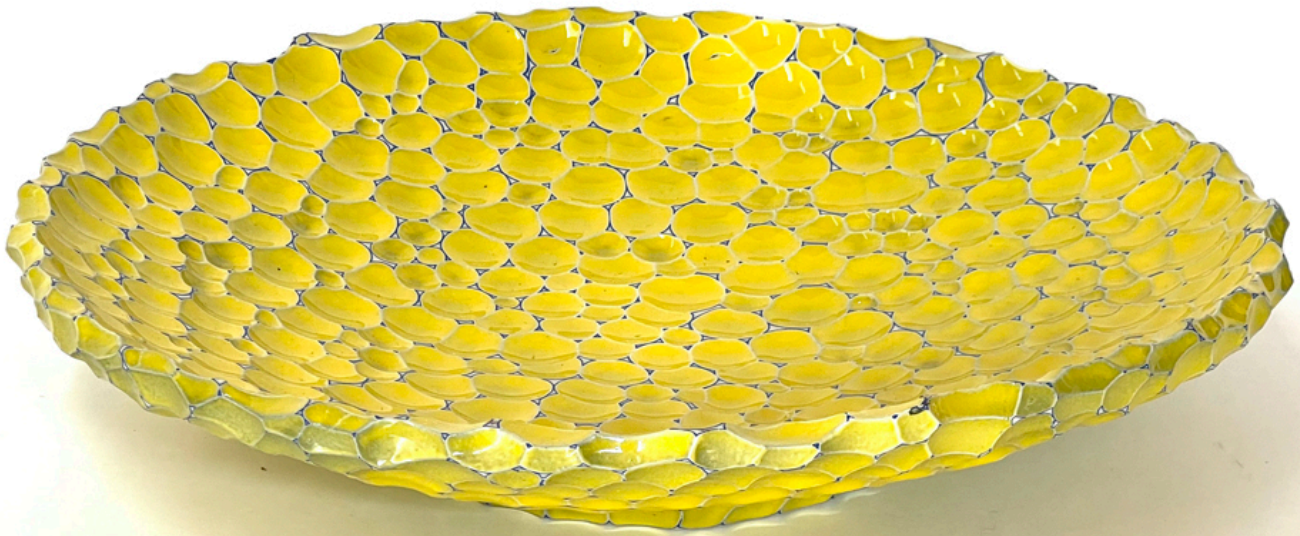

ROBISCHON

BRAD MILLER, *BOWL*
glazed earthenware, 2 1/2 x 14 x 14 in.
BM241