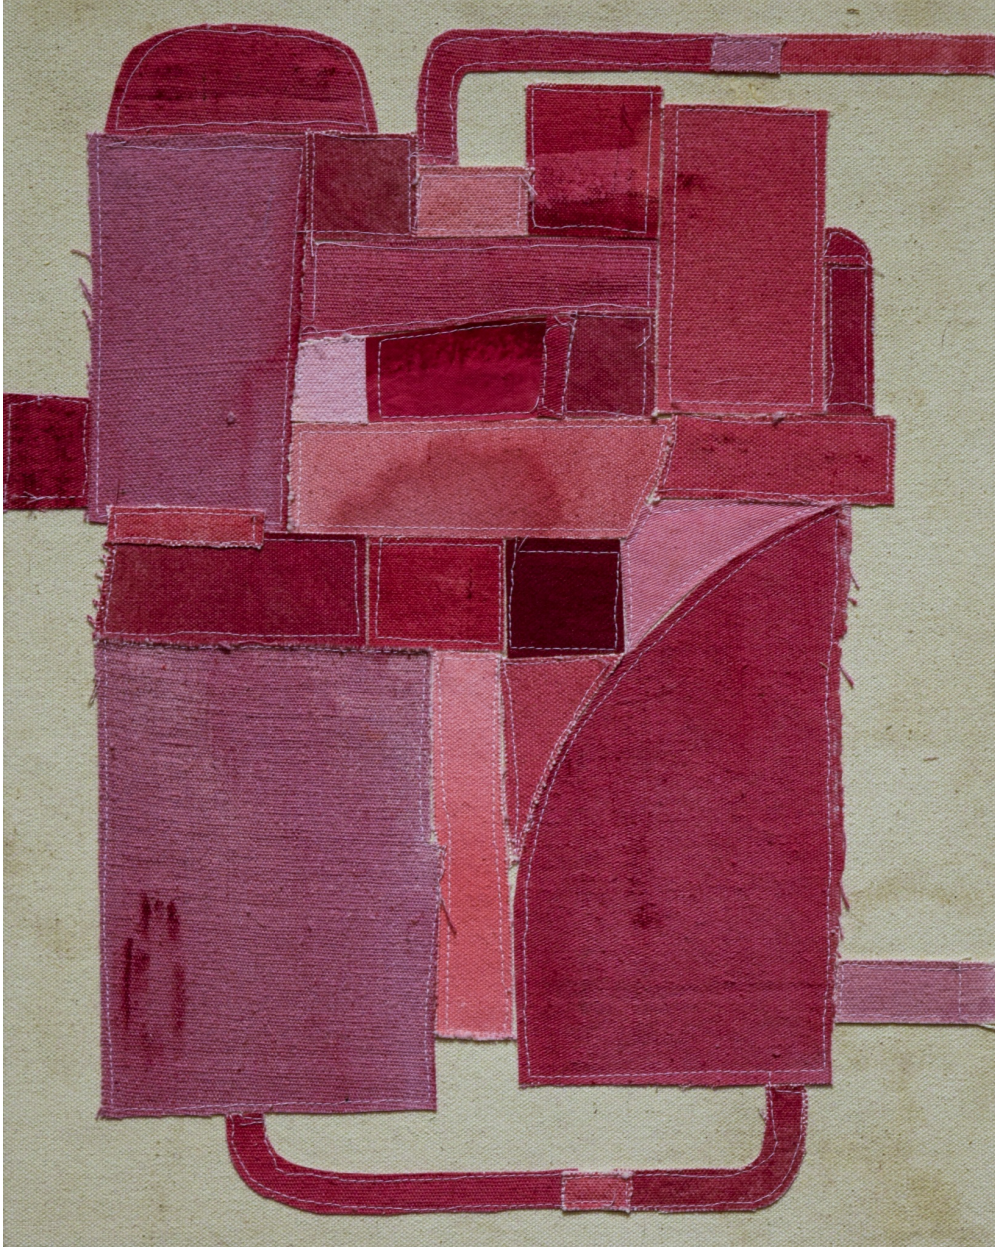

ROBISCHON

JONATHAN PARKER, SC # 236
acrylic on canvas, sewn, 14 x 11 in.
PARK079