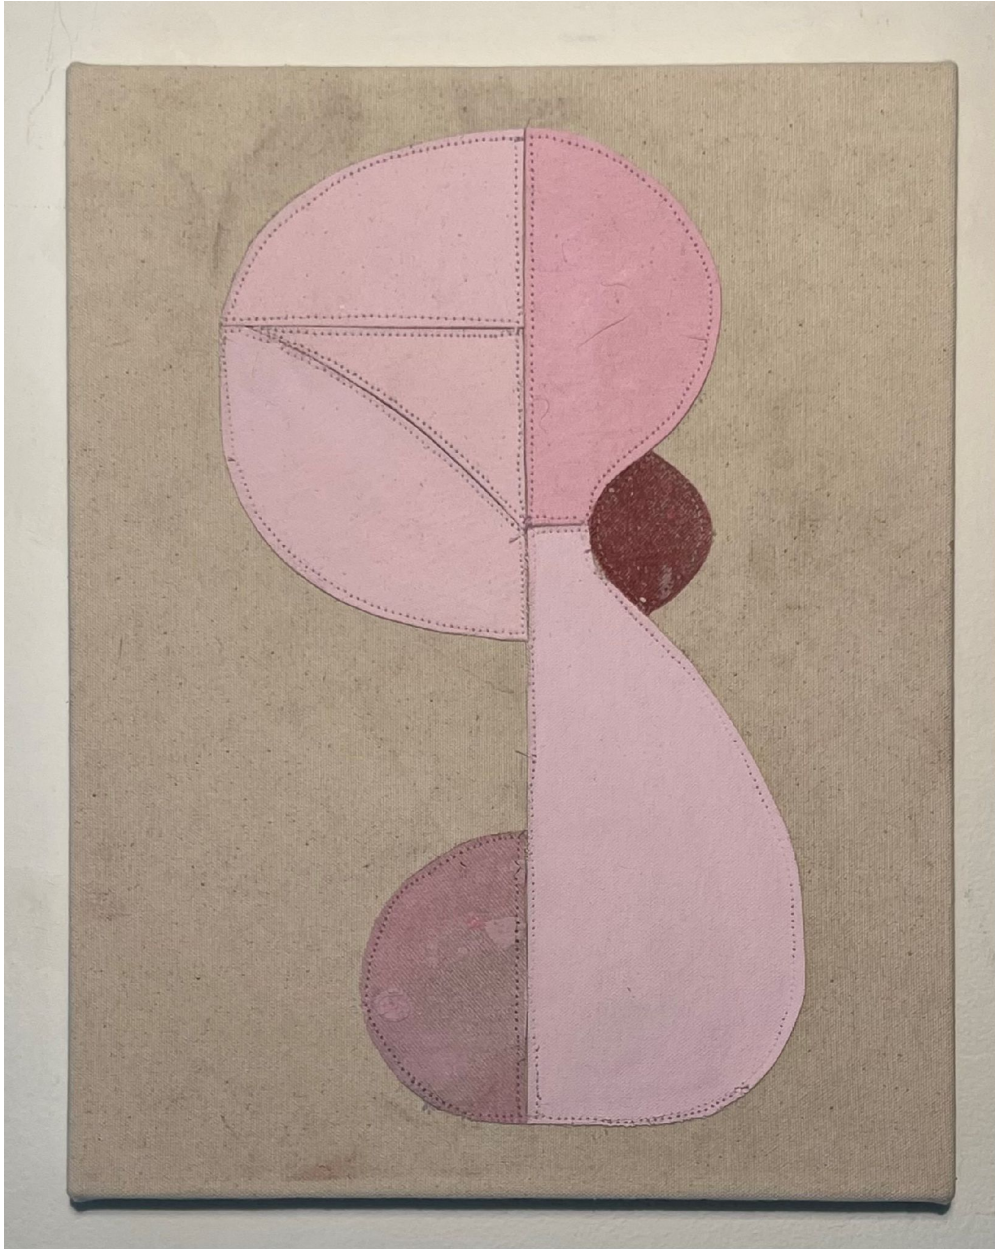

# ROBISCHON

JONATHAN PARKER, SC #472  
acrylic on canvas, sewn, 14 x 11 in.  
PARK130