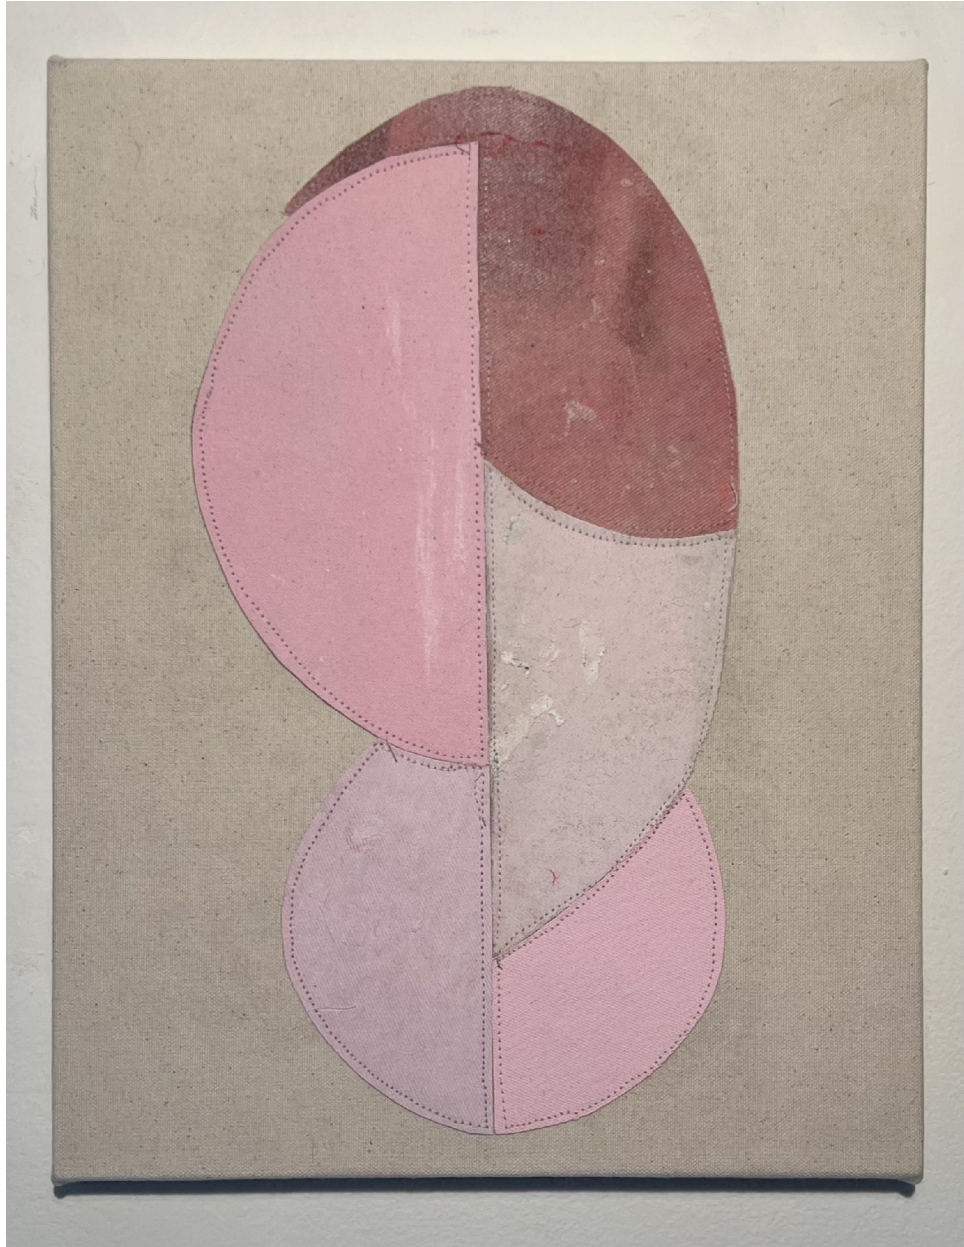

ROBISCHON

JONATHAN PARKER, *SC #470*
acrylic on canvas, sewn, 14 x 11 in.
PARK125