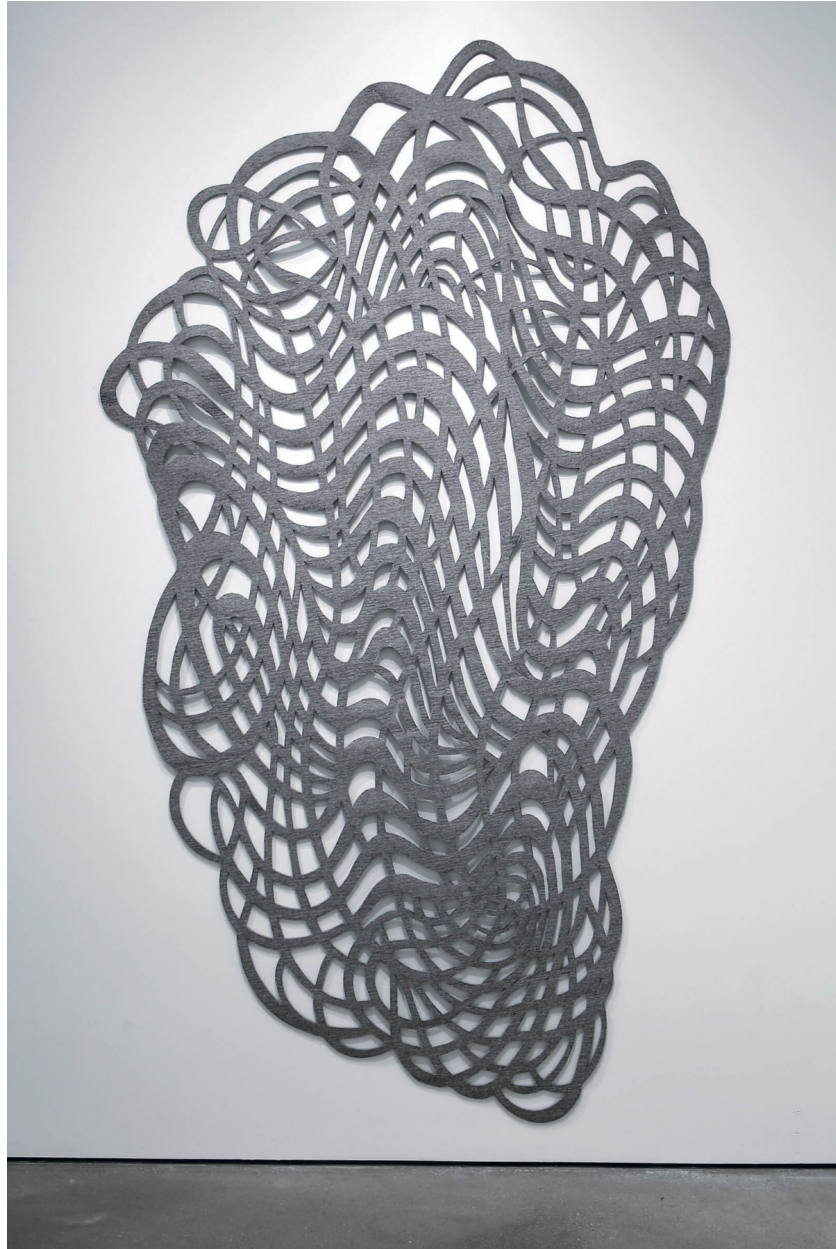

# ROBISCHON

LINDA FLEMING, *BREATH*  
wool felt, 120 x 72 in.  
FLE111