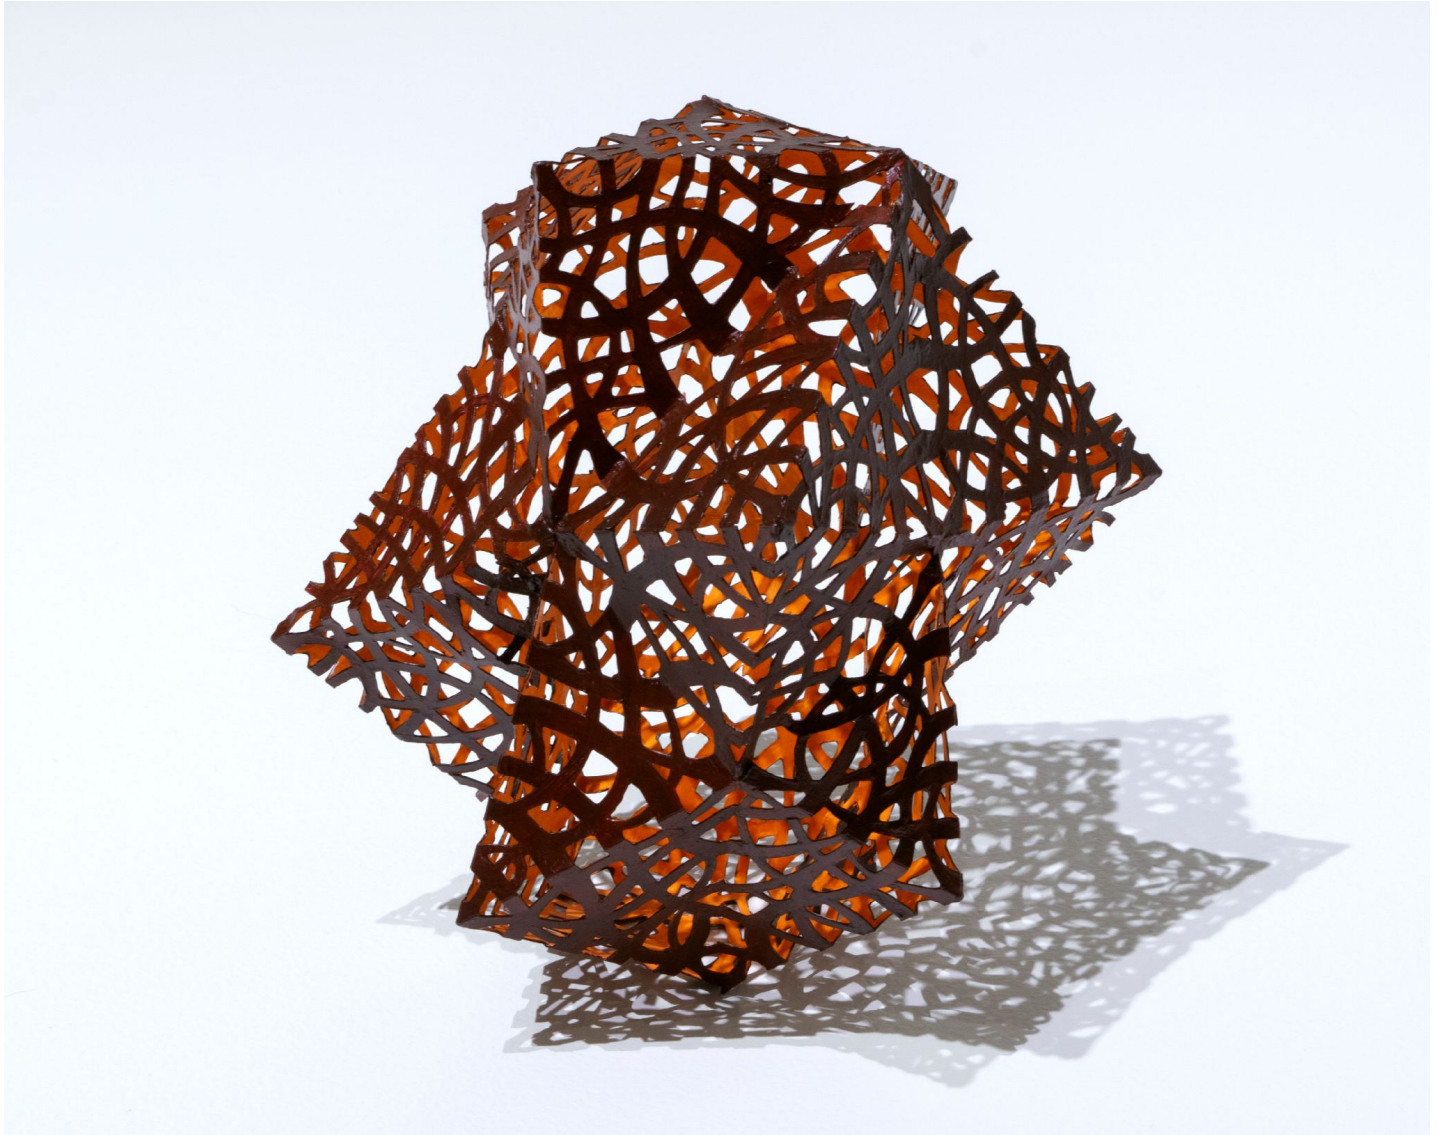

ROBISCHON

LINDA FLEMING, *FIRE WITHIN*
hand-cut paper board, 8 x 7 x 7 in.
FLE099