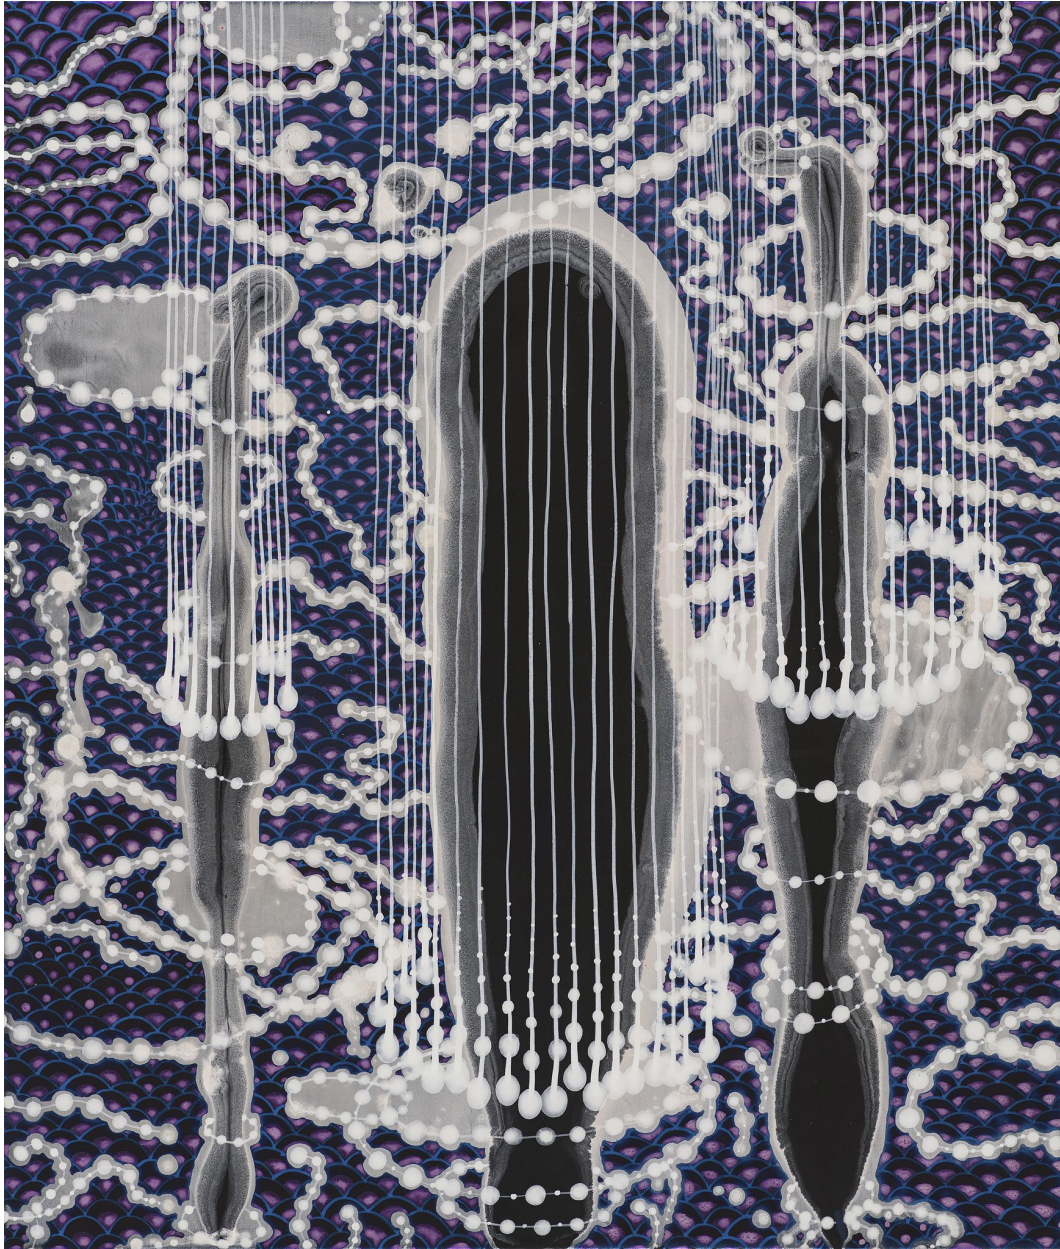

ROBISCHON

BARBARA TAKENAGA, *CLOSER*
acrylic on linen, 20 x 17 in.
TAK041