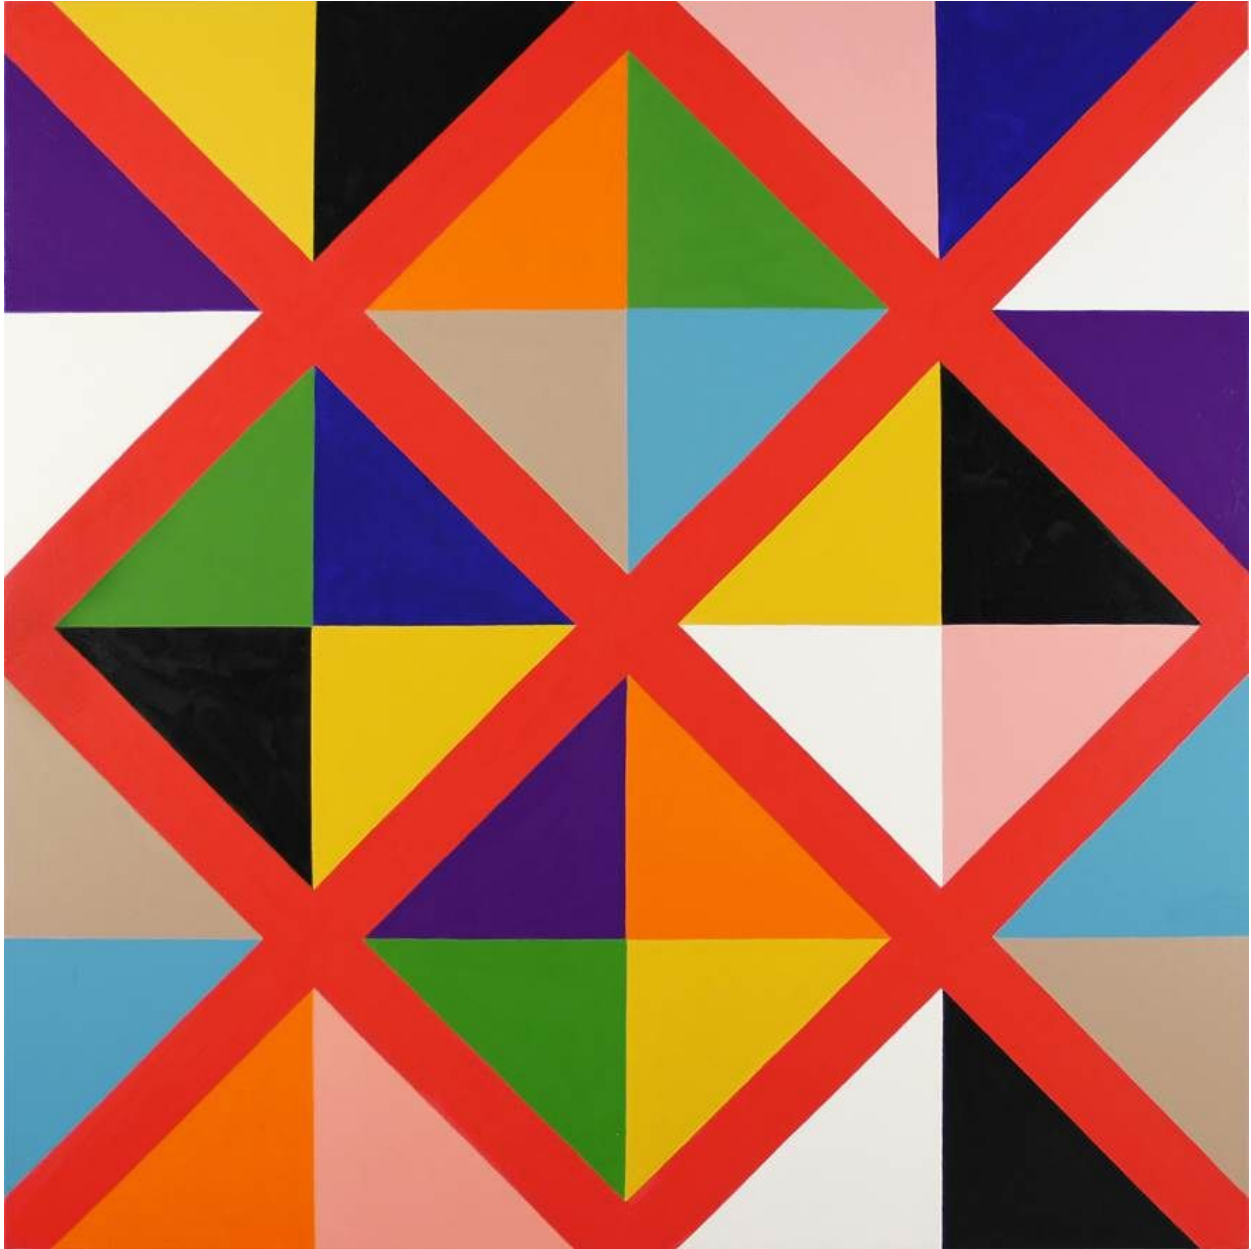

# ROBISCHON

STEPHEN WESTFALL, *JESUS AND BOSSA NOVA*  
oil and alkyd on canvas, 36 x 36 in. (91.4 x 91.4 cm)  
SWE004