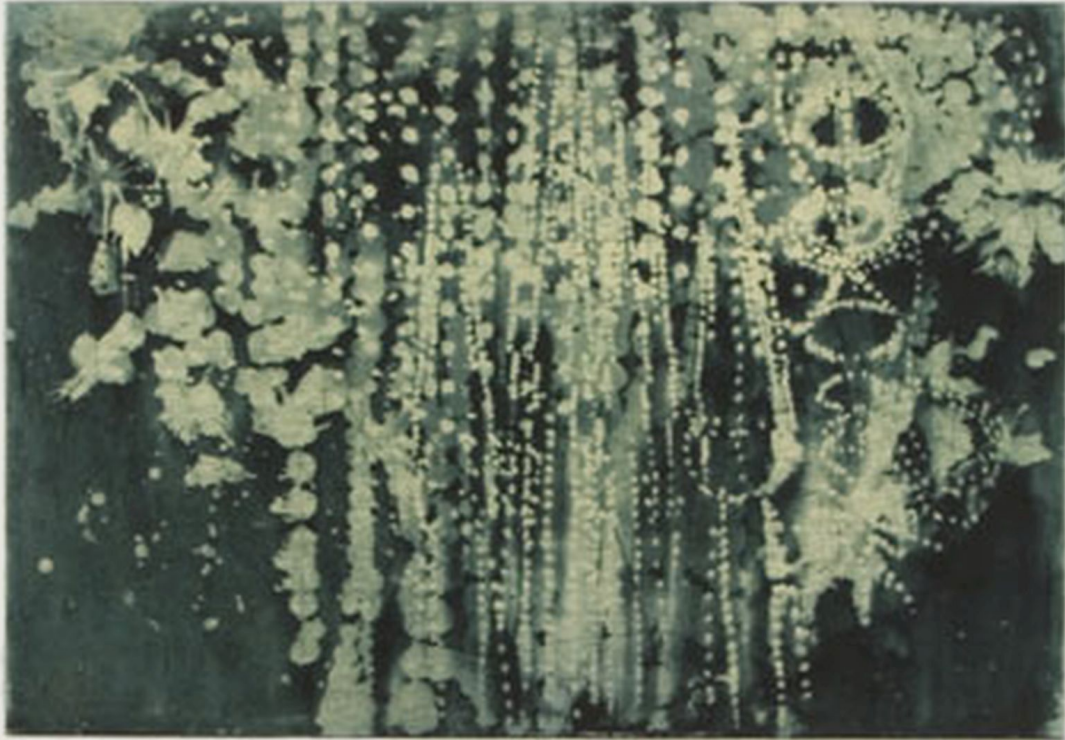

ROBISCHON

JUDY PFAFF, *LIGHT OR HALF DARK No. 2*
Ed. 30 3/8 AP
spit bite etching, surface roll, 14 1/4 x 20 1/2 in.
JP168