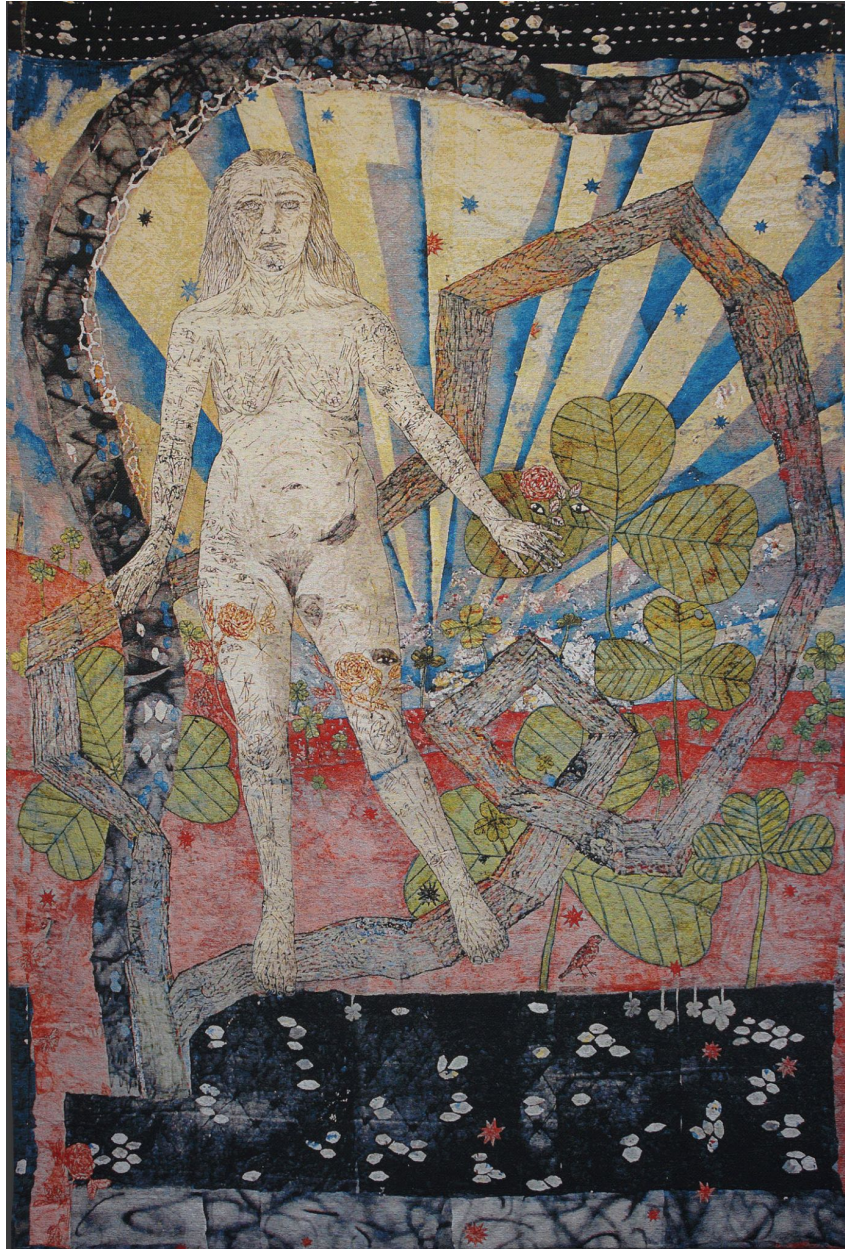

ROBISCHON

KIKI SMITH, *EARTH 2/10*
cotton Jacquard tapestry, 115 x 75 in. (299.7 x 194.3
cm)
KSM004