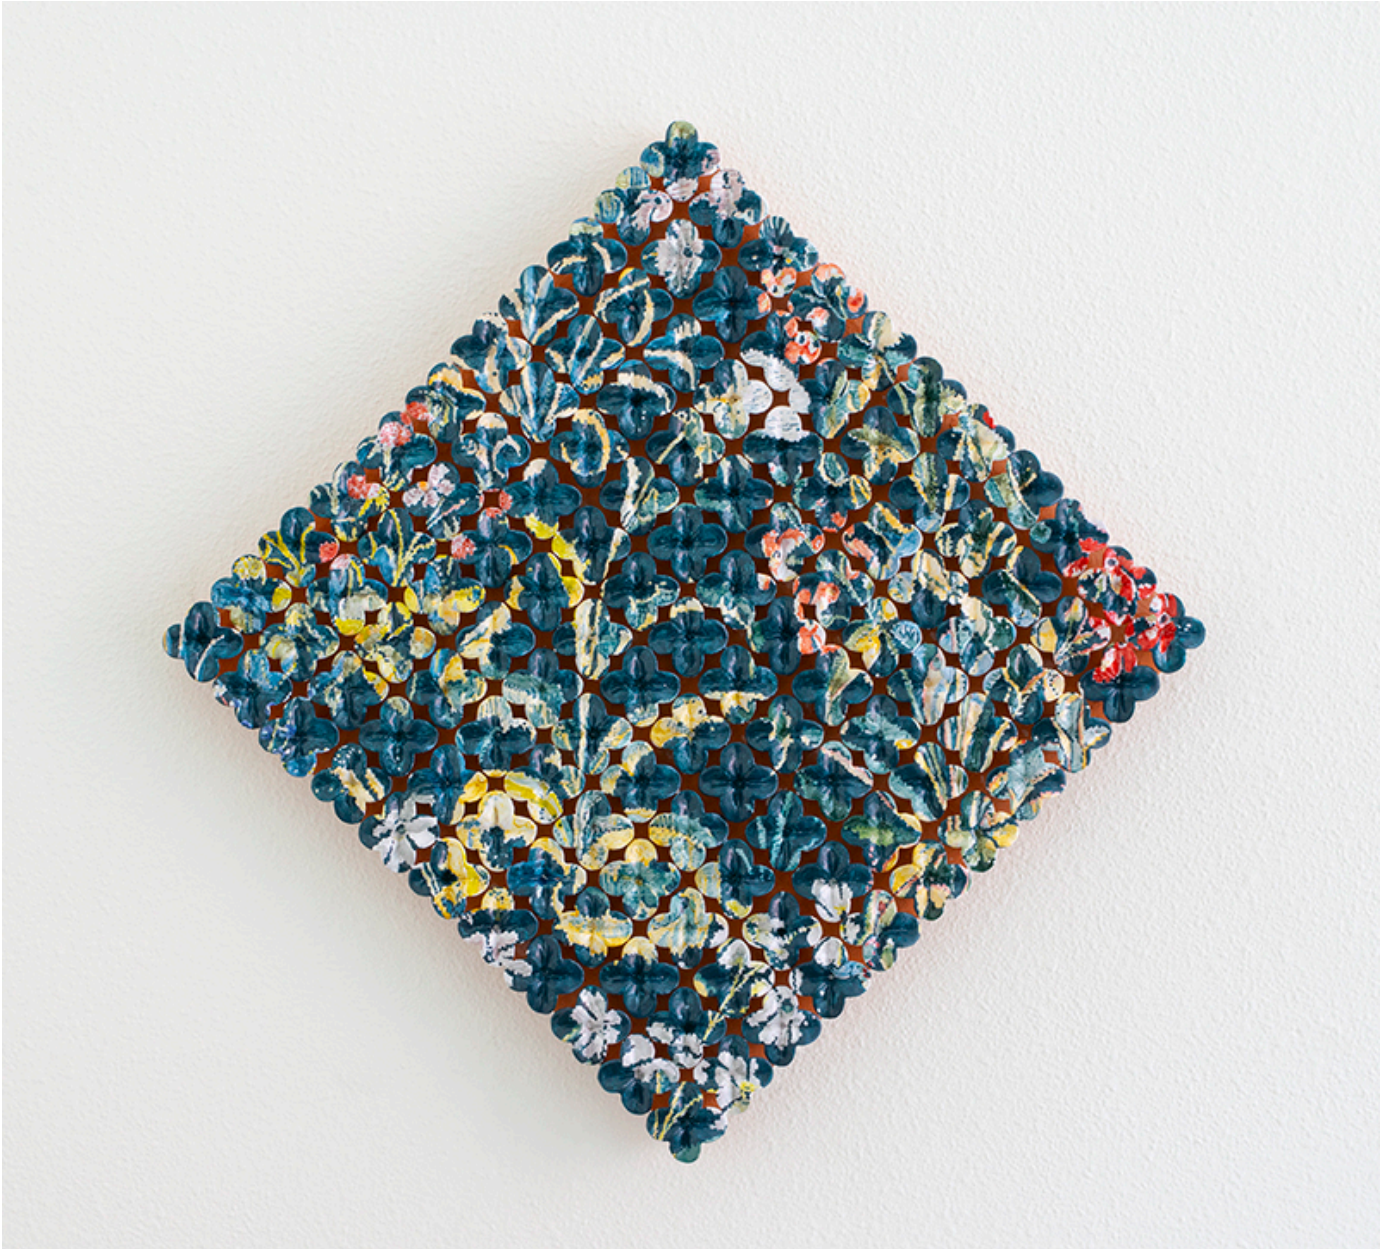

ROBISCHON

KIM DICKEY, *NATURAL DEFENSE (SCOTCH THISTLE)*
glazed terracotta, 29 x 29 x 2 in.
KID060