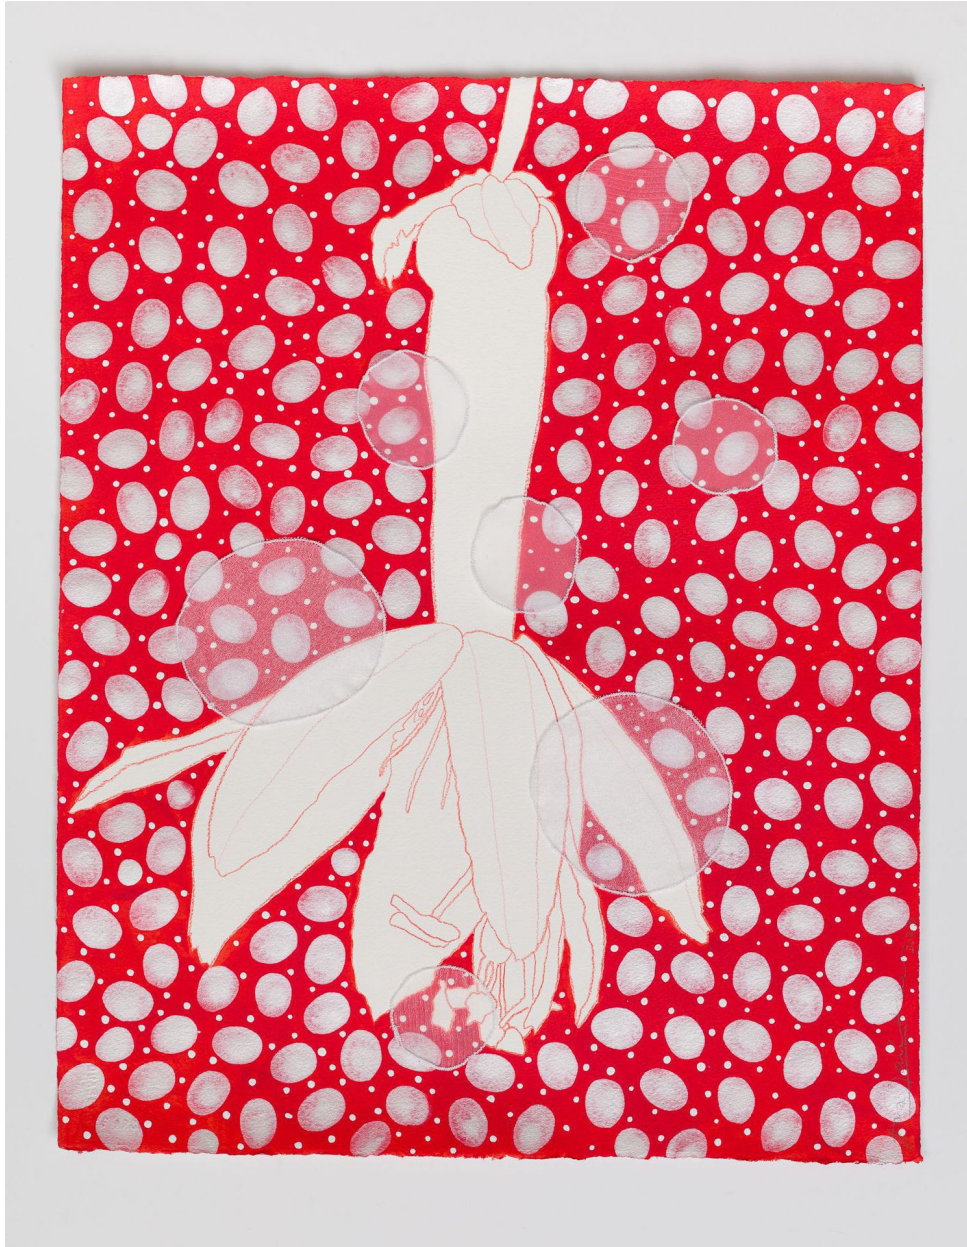

ROBISCHON

ANA MARIA HERNANDO, *MARACUYA*

Color pencil, acrylic inks, organza, and thread on paper, 20 1/4 x
16 in.

ANA355