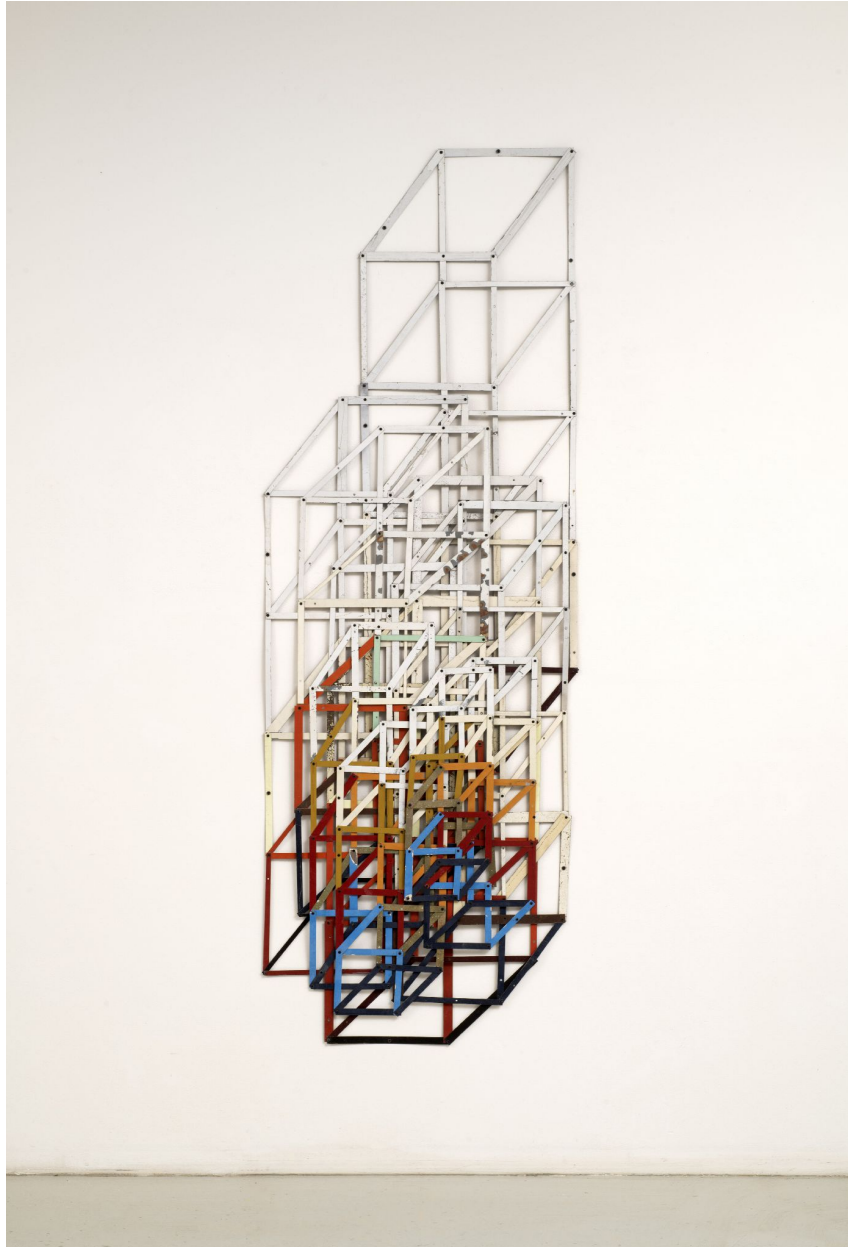

ROBISCHON

TED LARSEN, *JUNGLE GYM*
salvage steel with rivets, 77 x 27 x 1 1/2 in.
LAR209