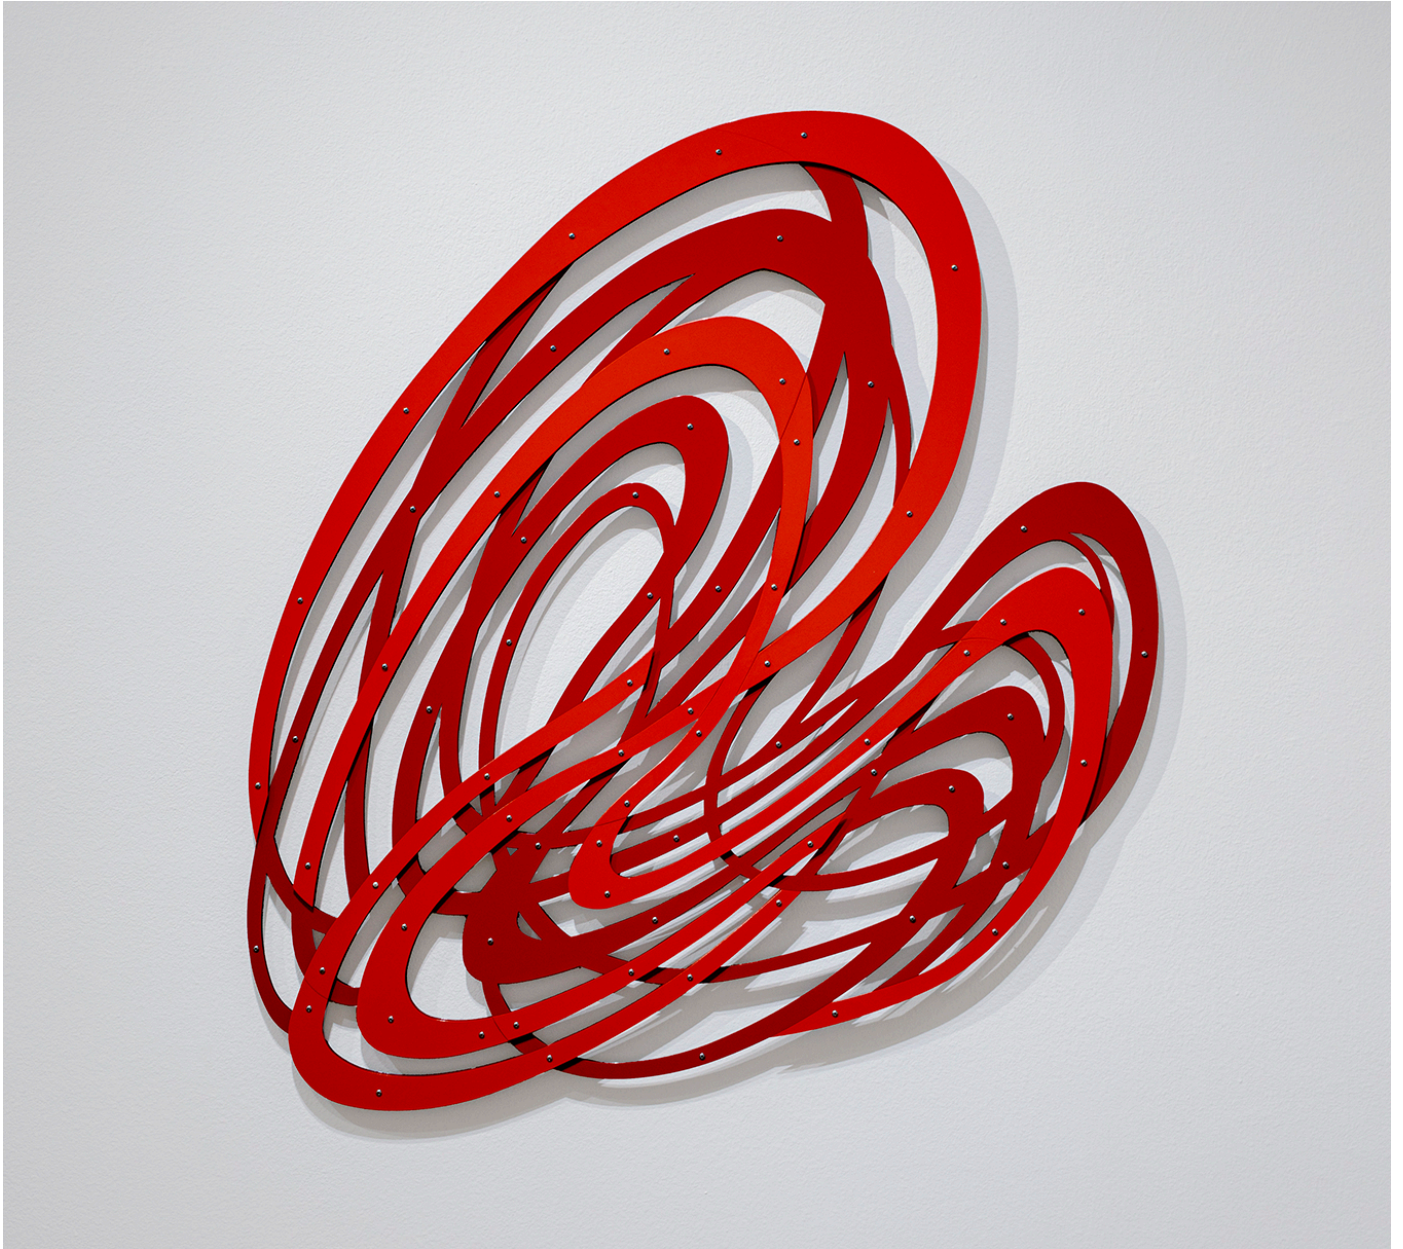

# ROBISCHON

LINDA FLEMING, *TUMULT*  
powder-coated stainless steel, 65 x 54 x 2 in.  
FLE095