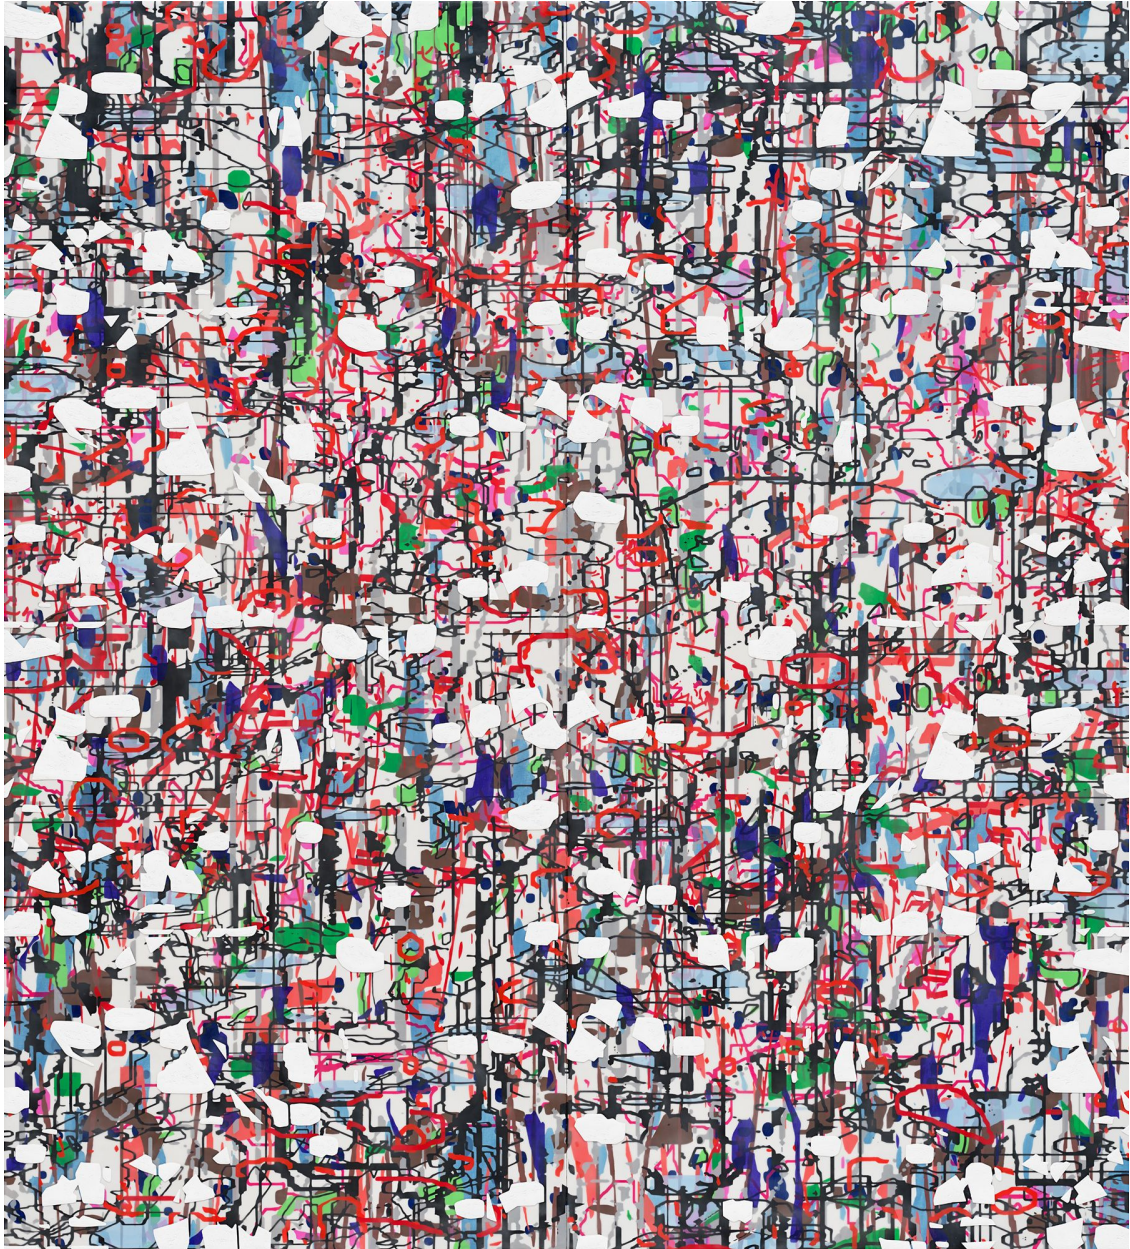

ROBISCHON

AMY ELLINGSON, *VARIATION* (white, red, black)
oil and encaustic on panel, 87 x 78 in.
AEL081