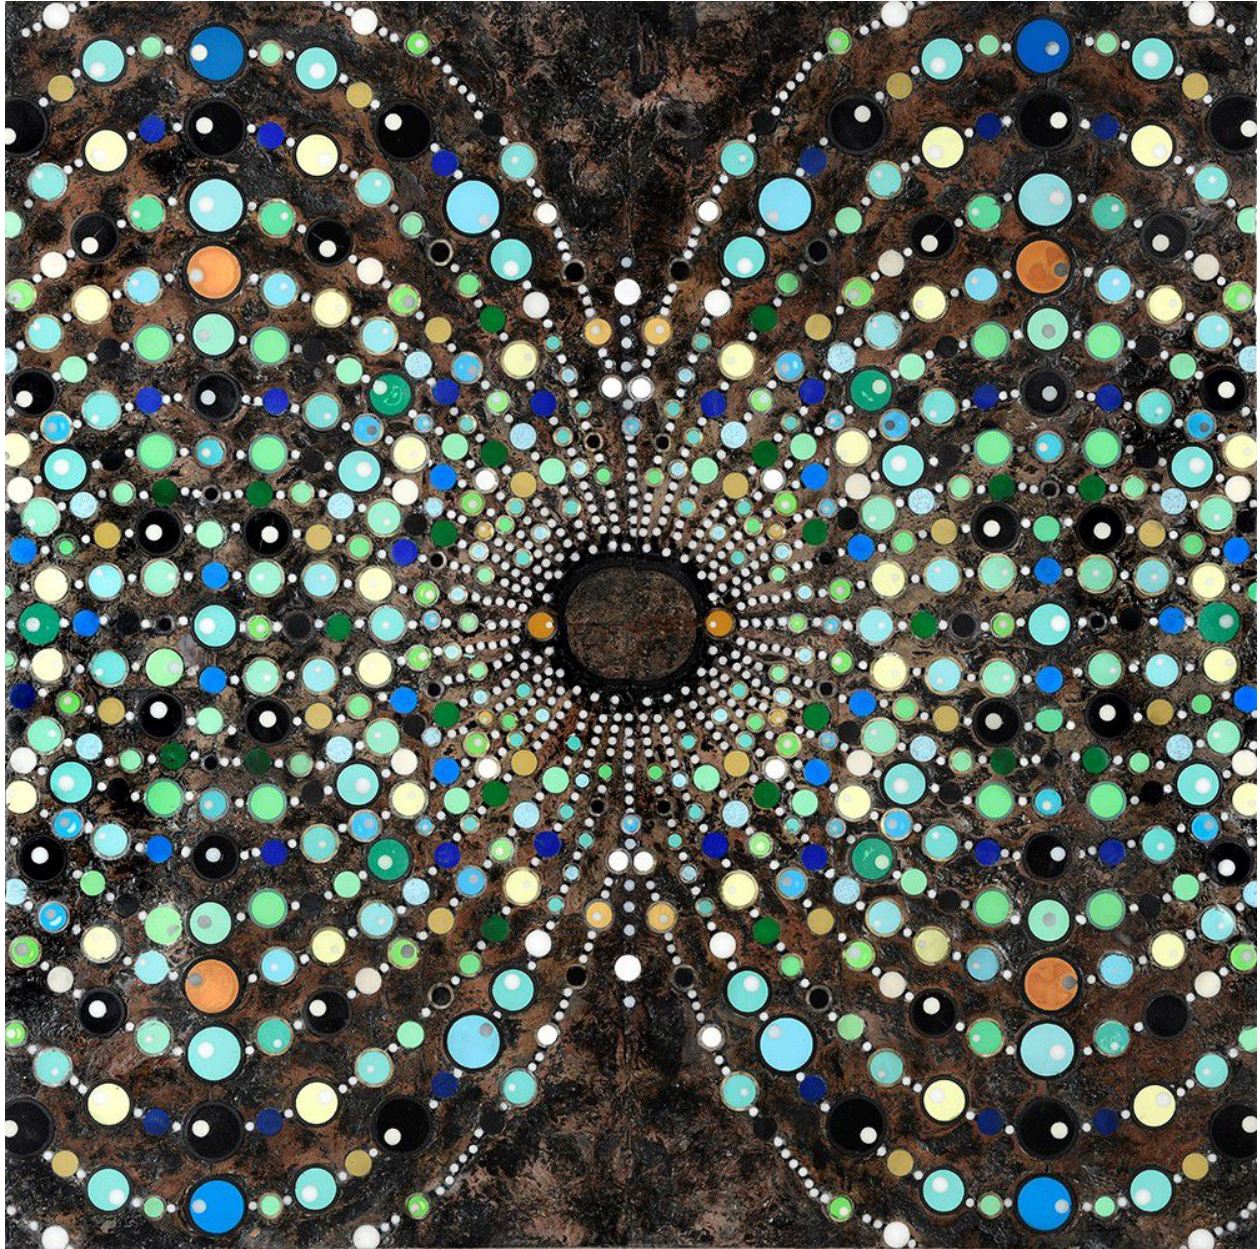

ROBISCHON

TERRY MAKER, *FIELD LINES (GREEN)*
mixed media, 48 x 48 x 3 in.
TM212