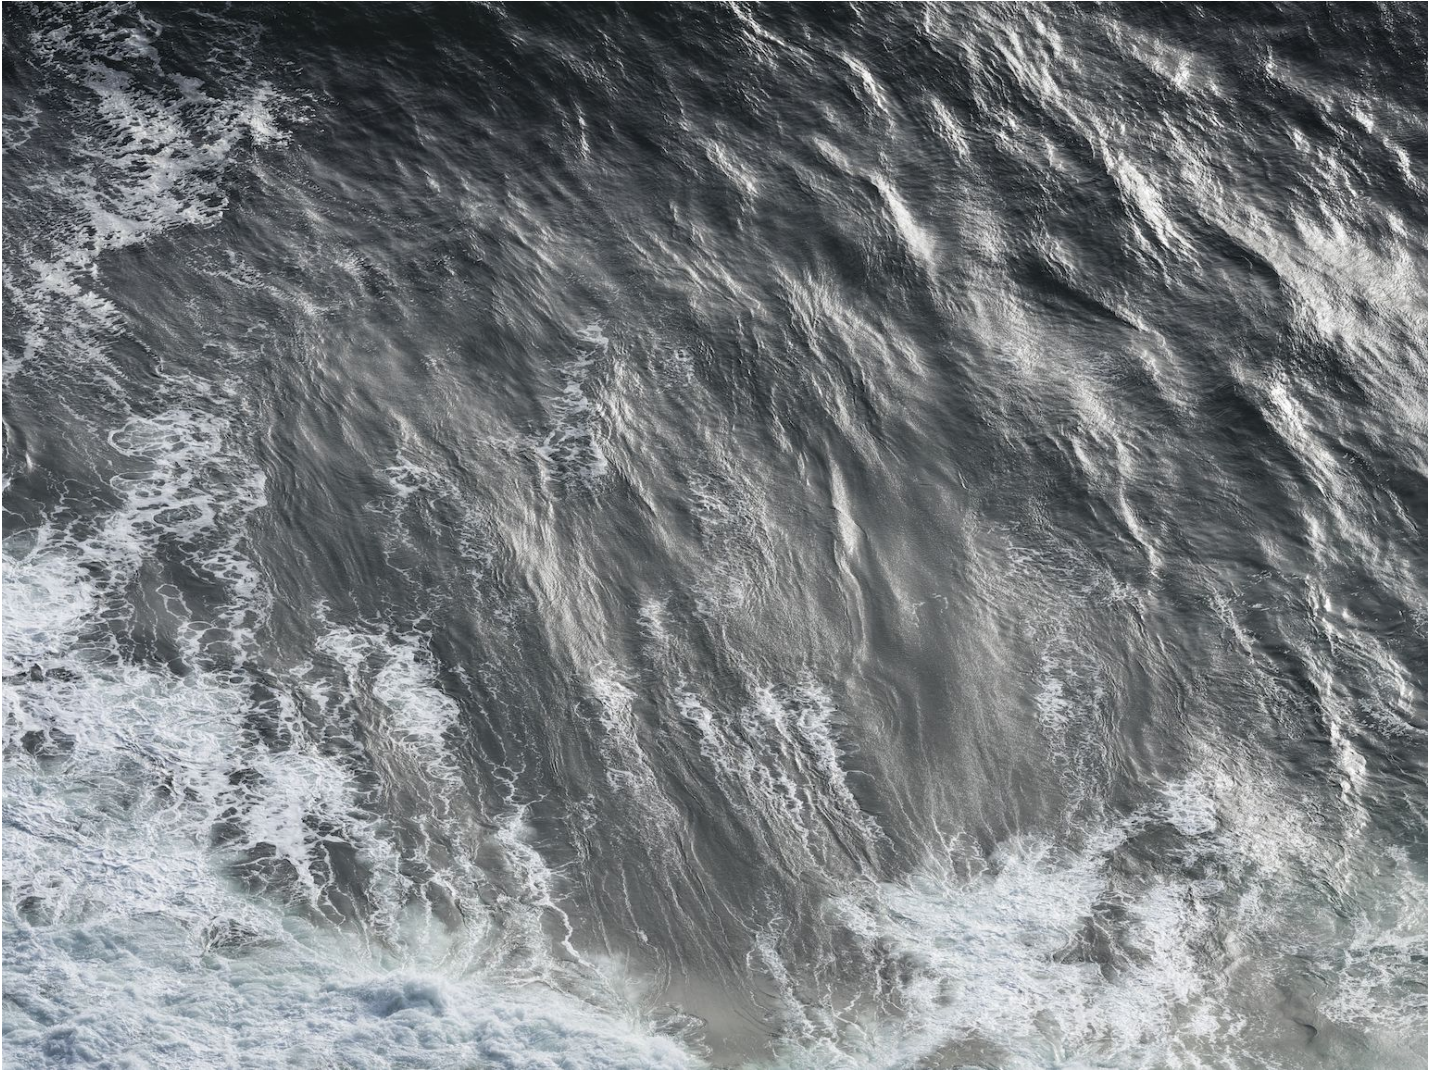

# ROBISCHON

KEVIN O'CONNELL, *LIMINAL*™ LM#4358  
pigment print mounted on Dibond, 22 1/2 x 30 in.  
KOC340