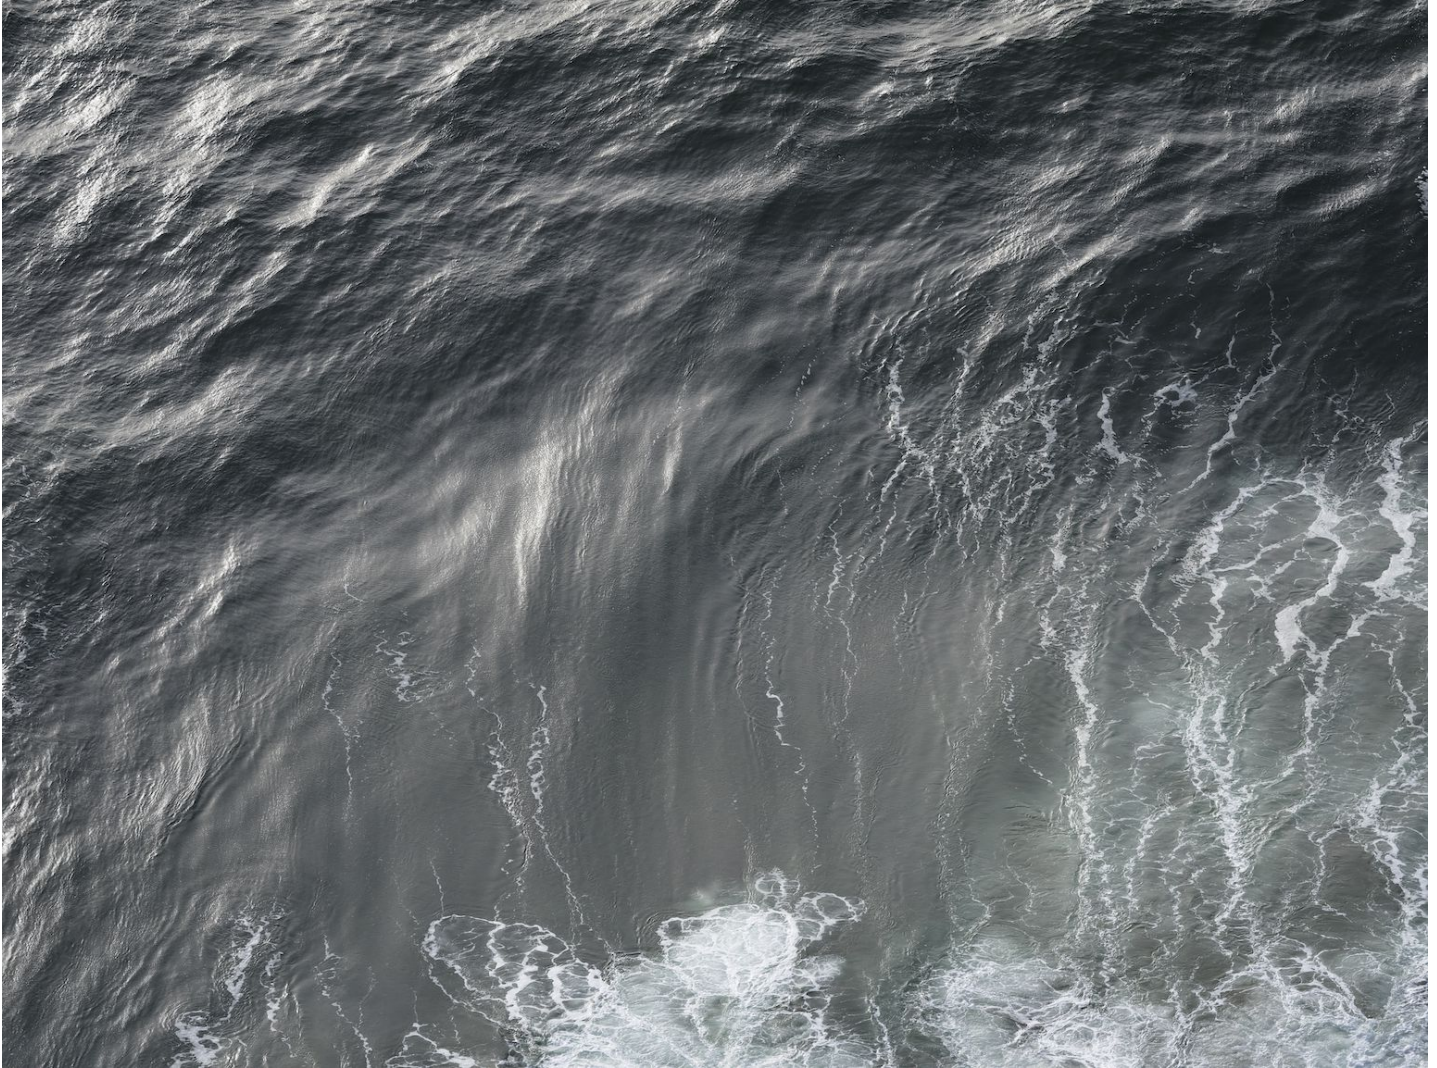

ROBISCHON

KEVIN O'CONNELL, *LIMINAL* LM#4352
pigment print mounted on Dibond, 22 1/2 x 30 in.
KOC341