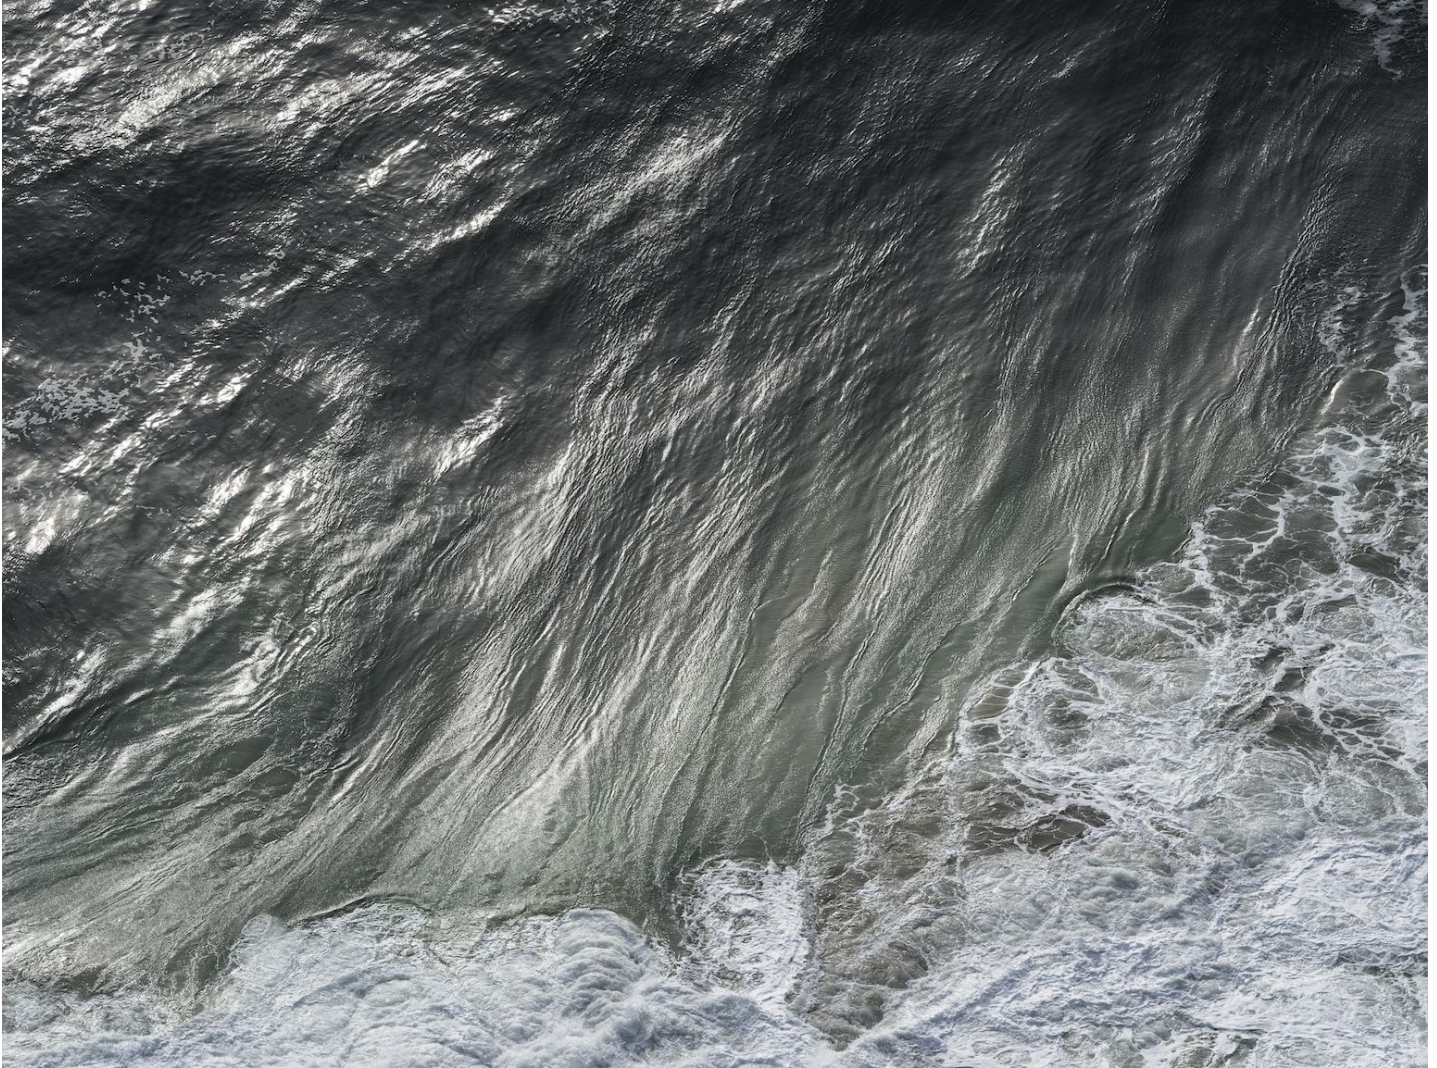

# ROBISCHON

KEVIN O'CONNELL, *LIMINAL*™ LM#4351  
pigment print mounted on Dibond, 30 x 40 in.  
KOC338