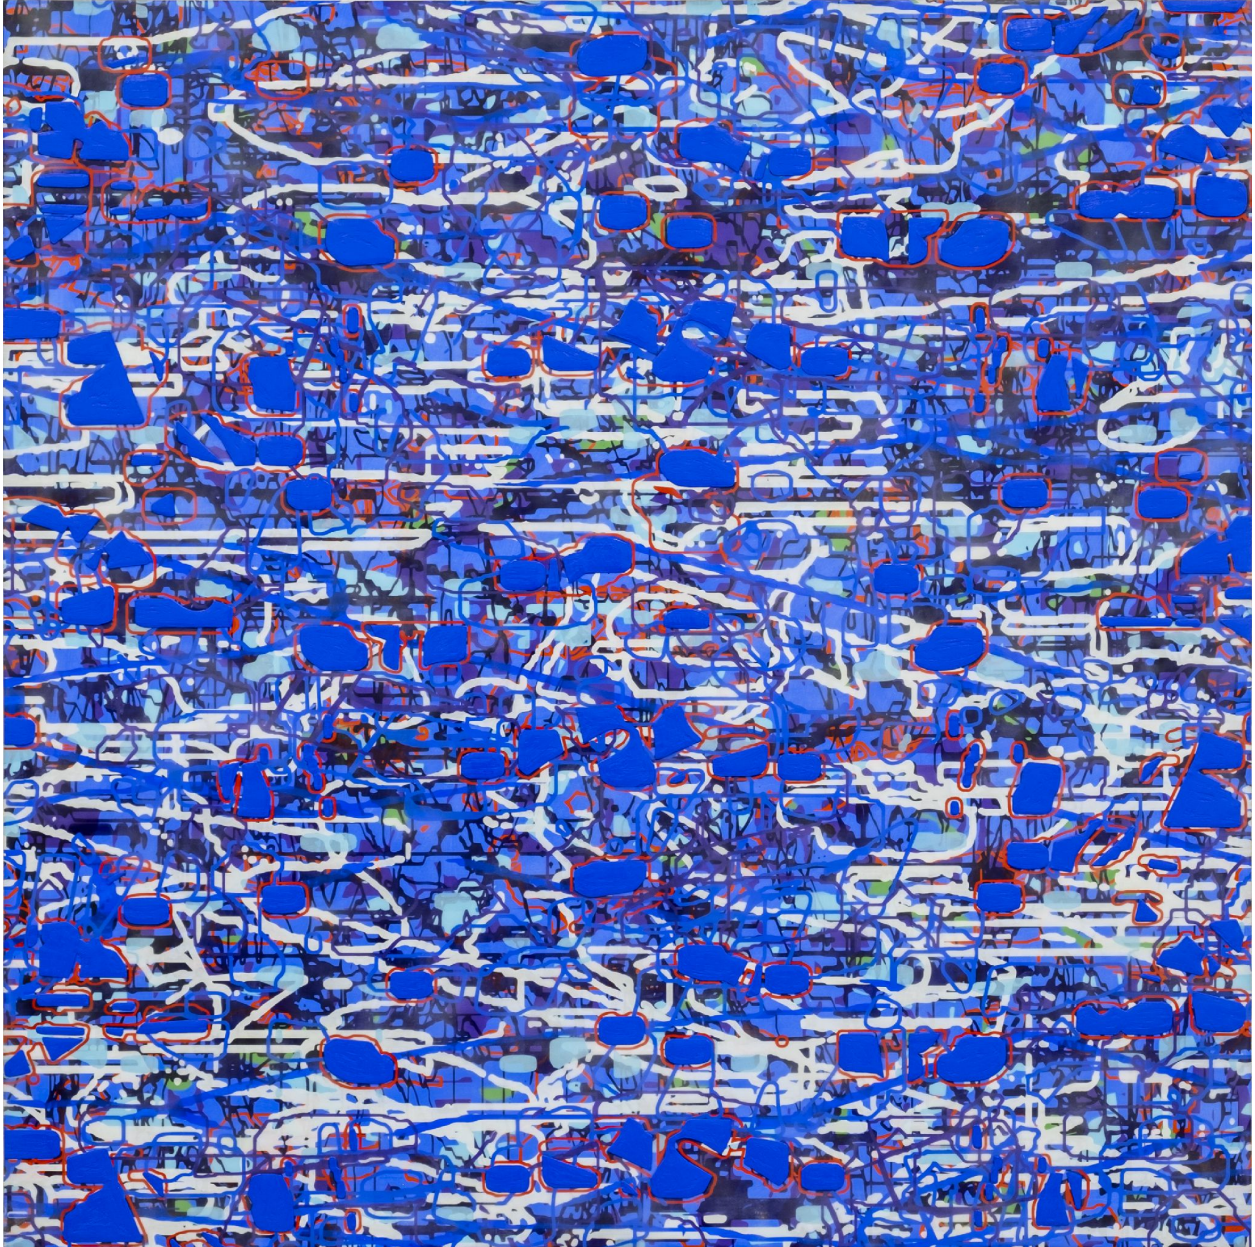

ROBISCHON

AMY ELLINGSON, *VARIATION* (violet, white, blue)
oil and encaustic on panel, 45 x 45 in.
AEL075