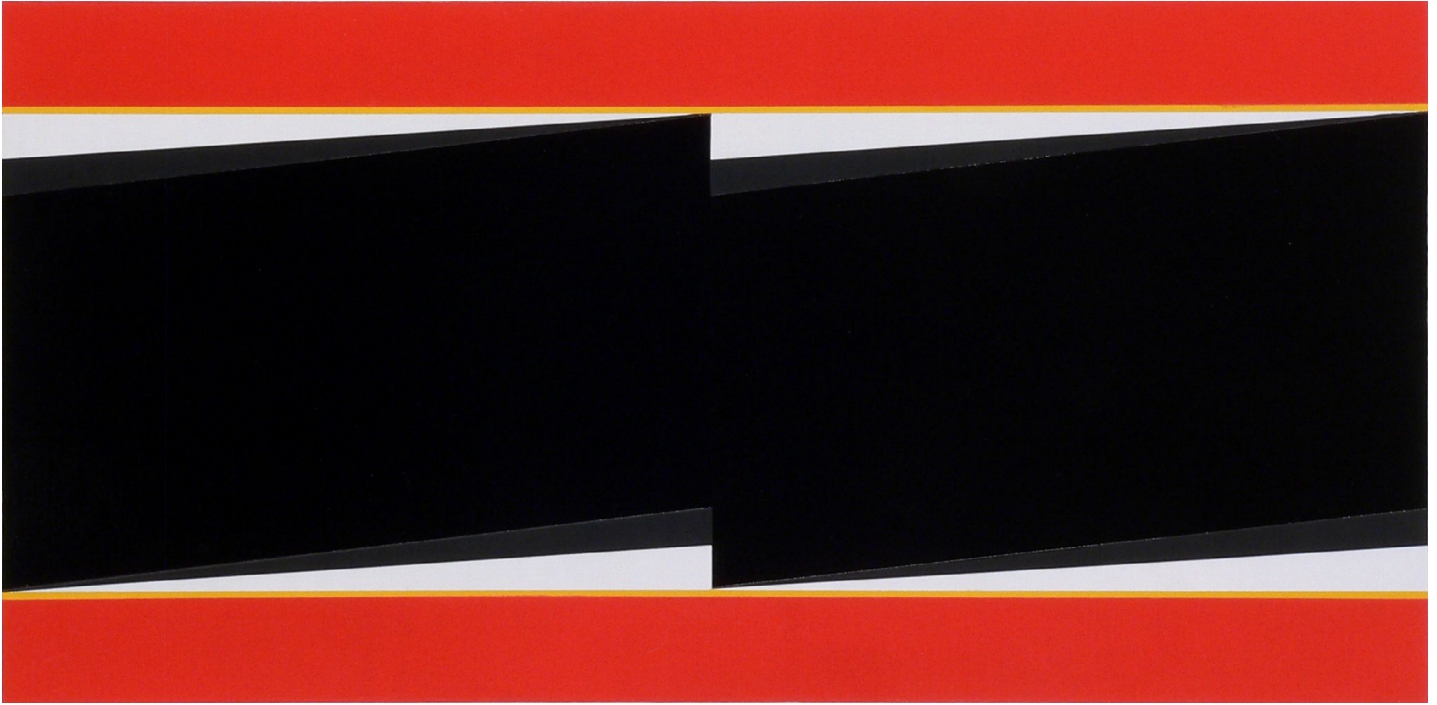

# ROBISCHON

DON VOISINE, *Z SECTION*  
oil on panel, 11 3/4 x 23 3/4 in. (29.8 x 60.3 cm)  
VOI032