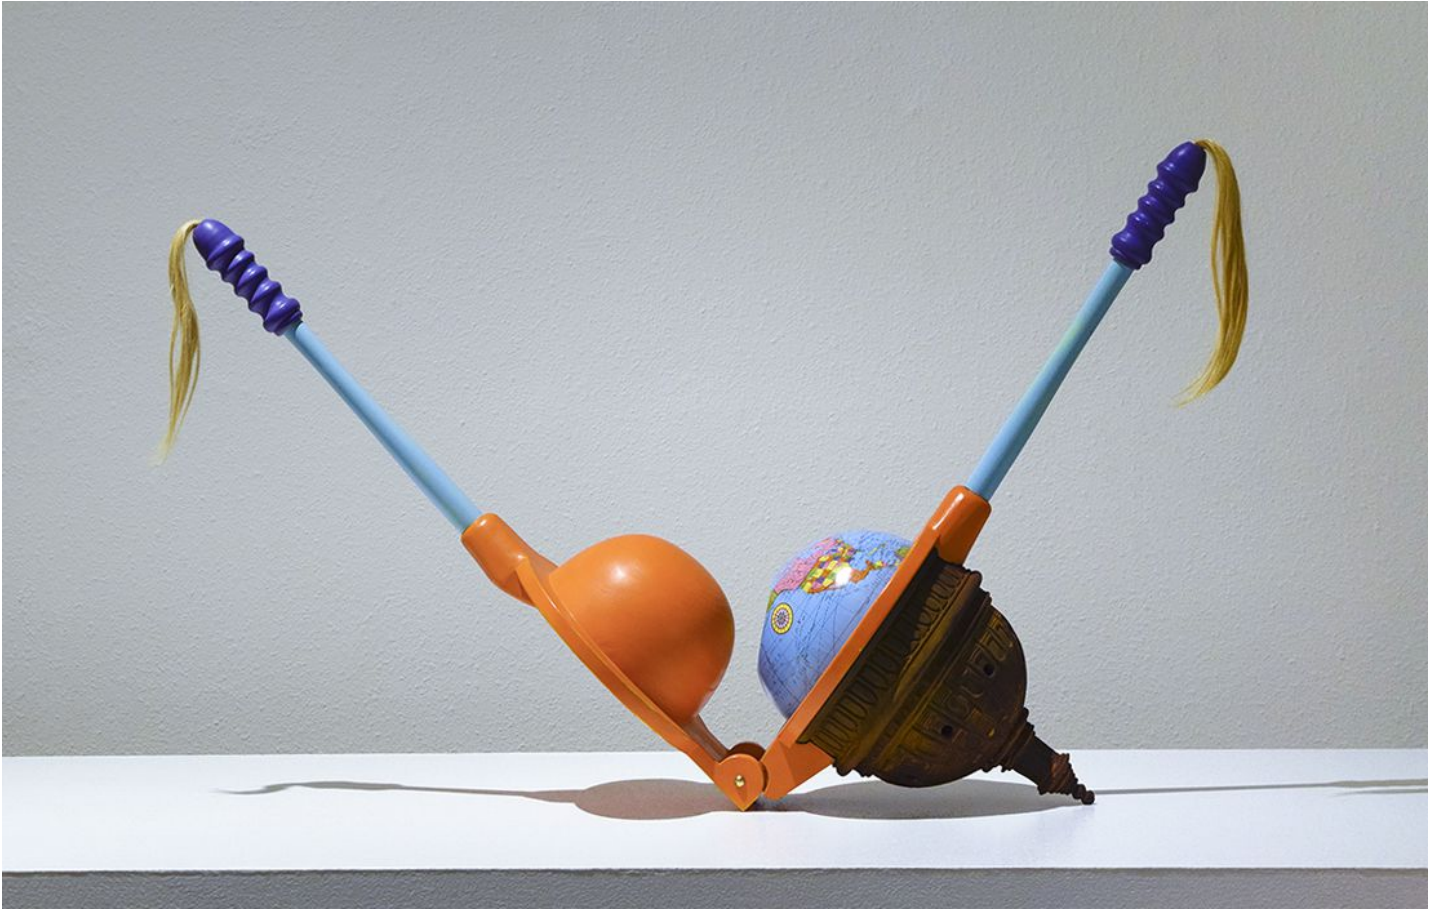

# ROBISCHON

WALTER ROBINSON, *JUICE 2*  
MDF, wood, resin, found objects, human hair, 34 x 45 x 21 in.  
WRO017