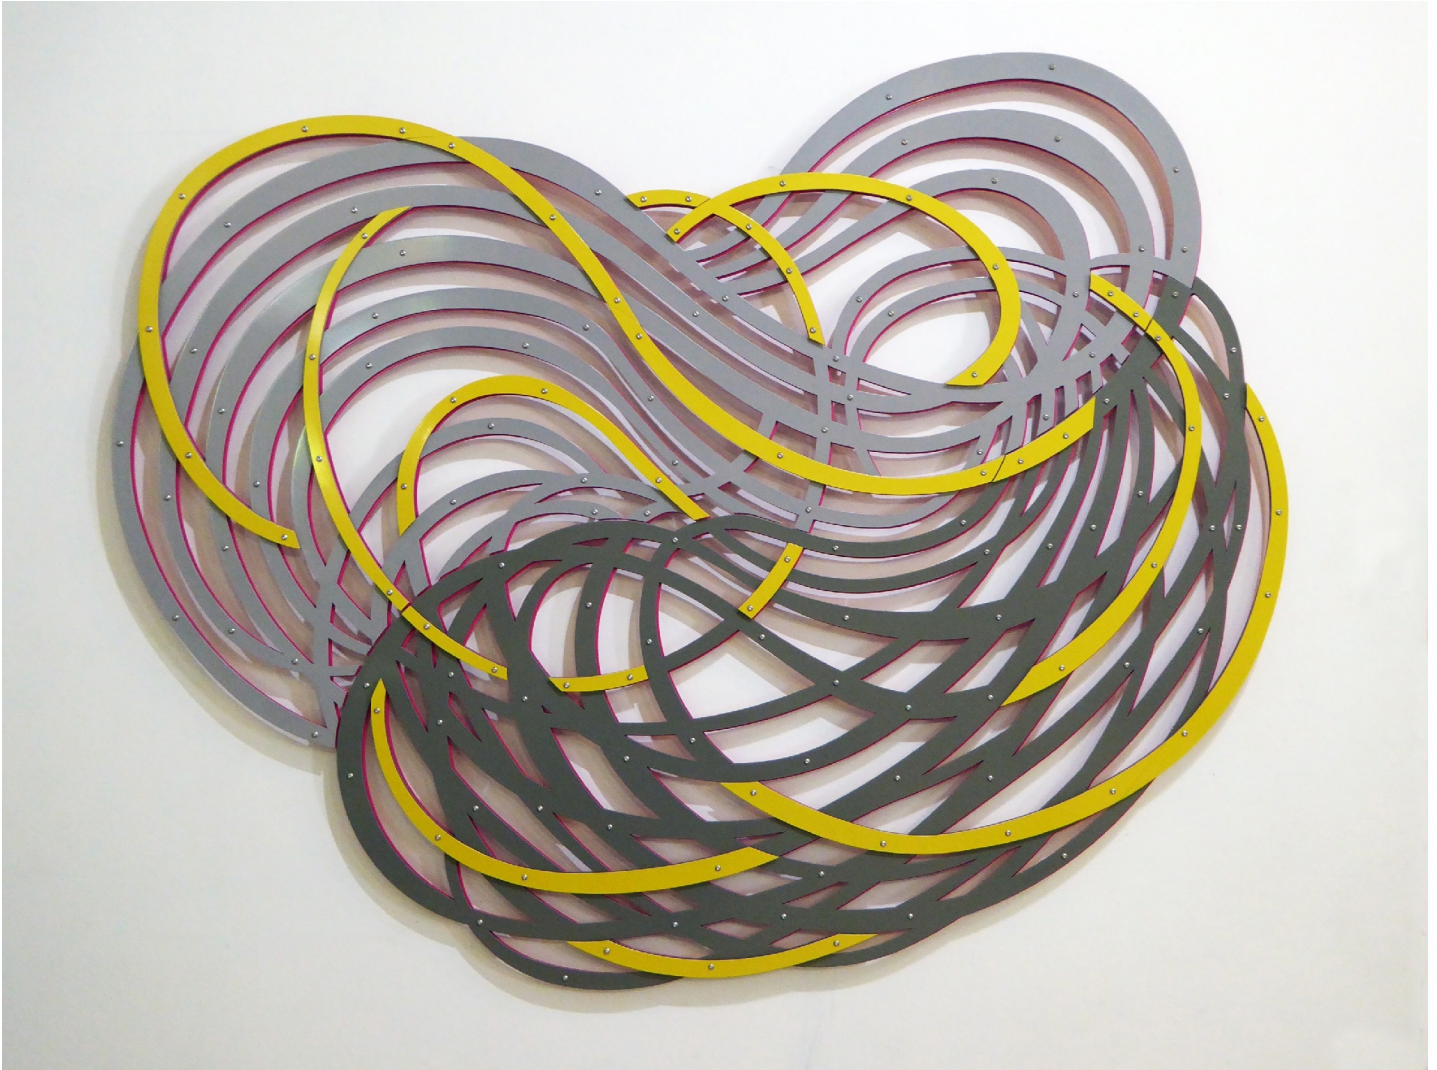

ROBISCHON

LINDA FLEMING, *EVENING BREEZE*
powder-coated steel, 66 x 83 x 2 in.
FLE078