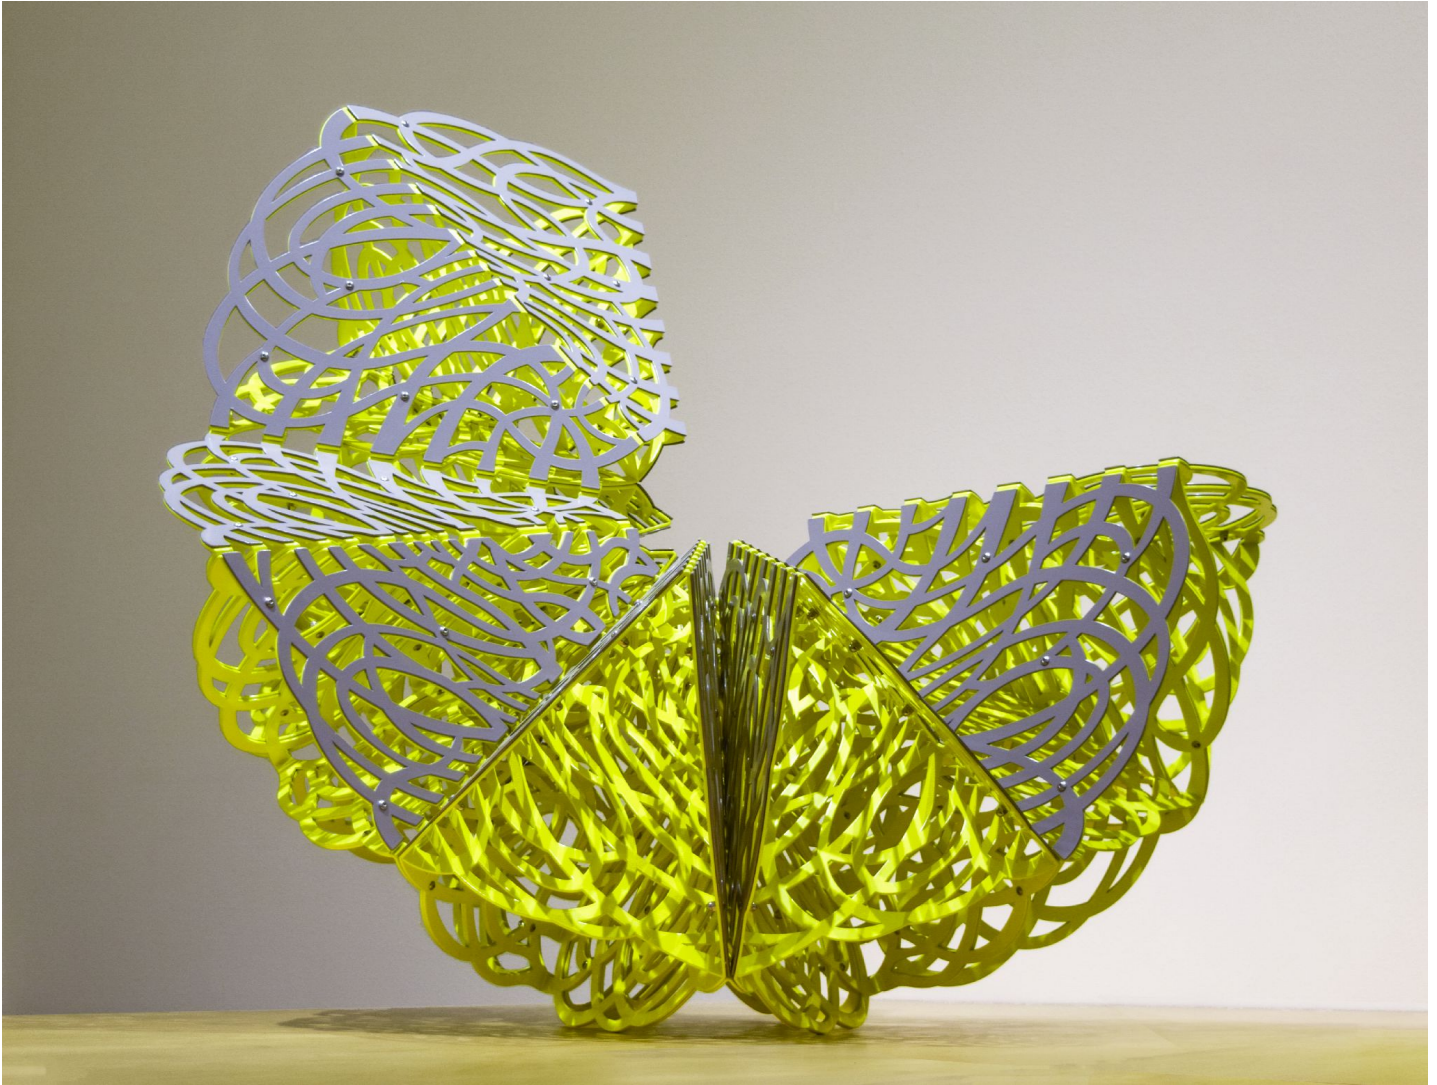

# ROBISCHON

LINDA FLEMING, *CIRRUS 3/3*  
powder-coated stainless steel, 39 x 46 x 37 in.  
FLE094