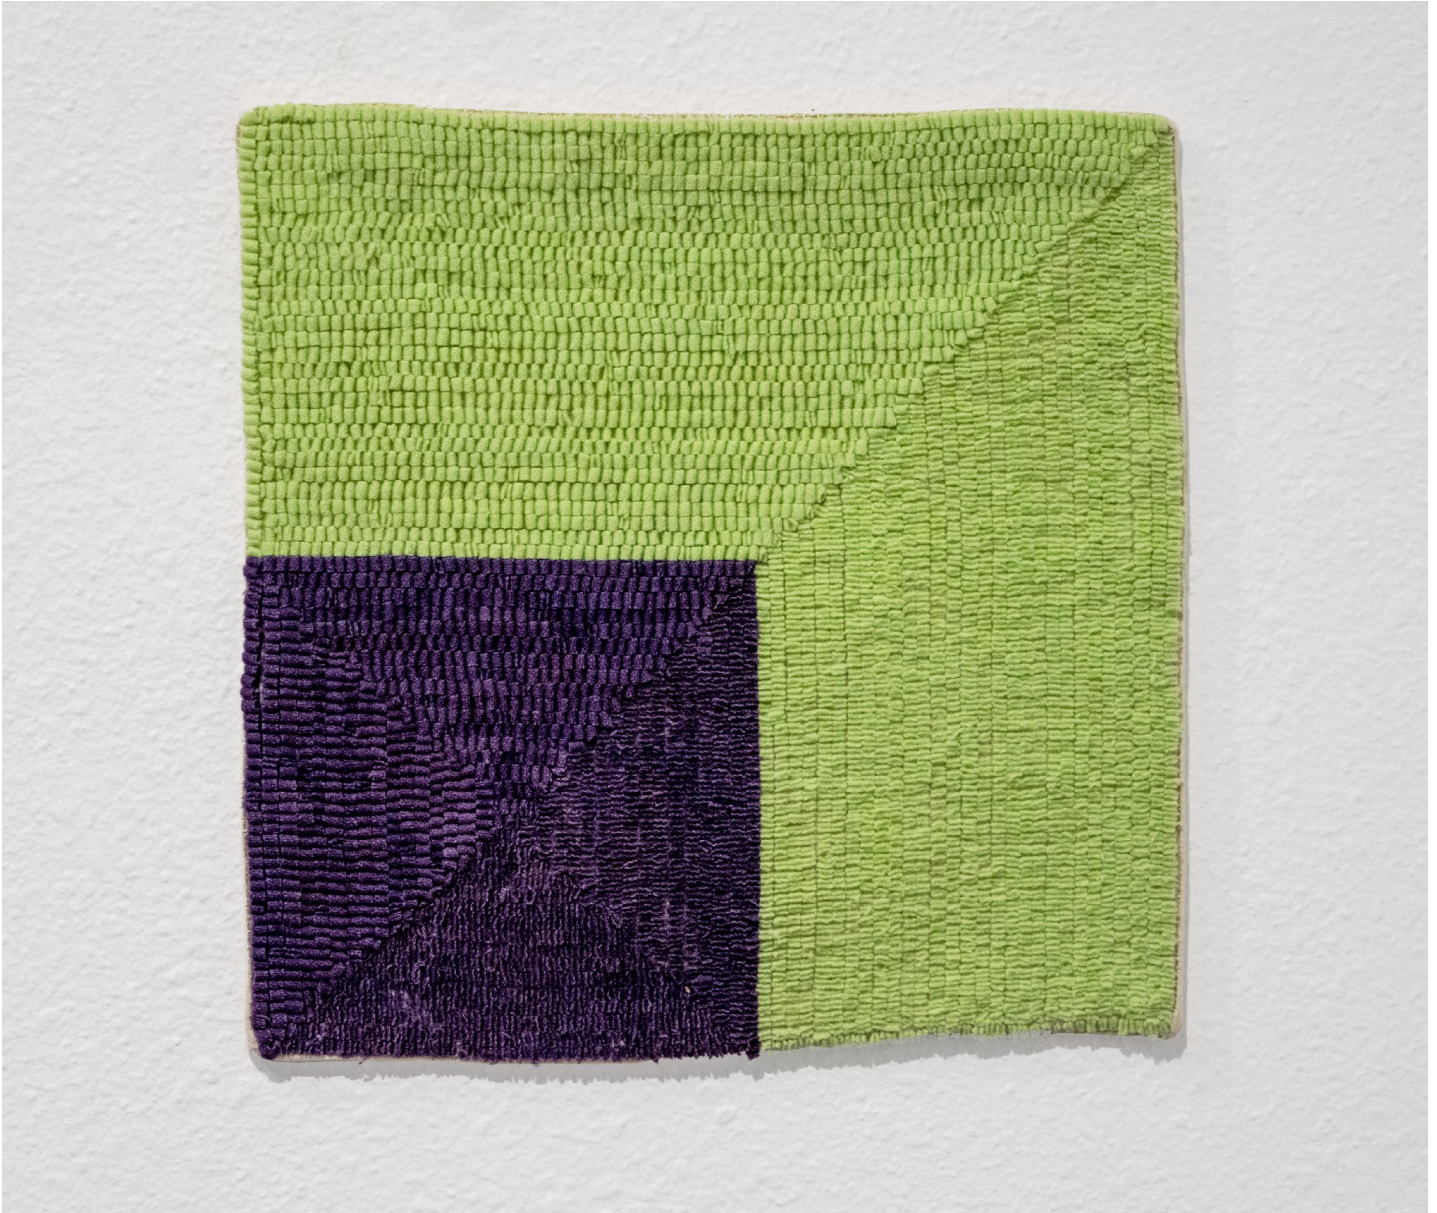

ROBISCHON

ALTOON SULTAN, *PURPLE SQUARE*
hand-dyed wool on linen, 13 x 13 in.
ASU008