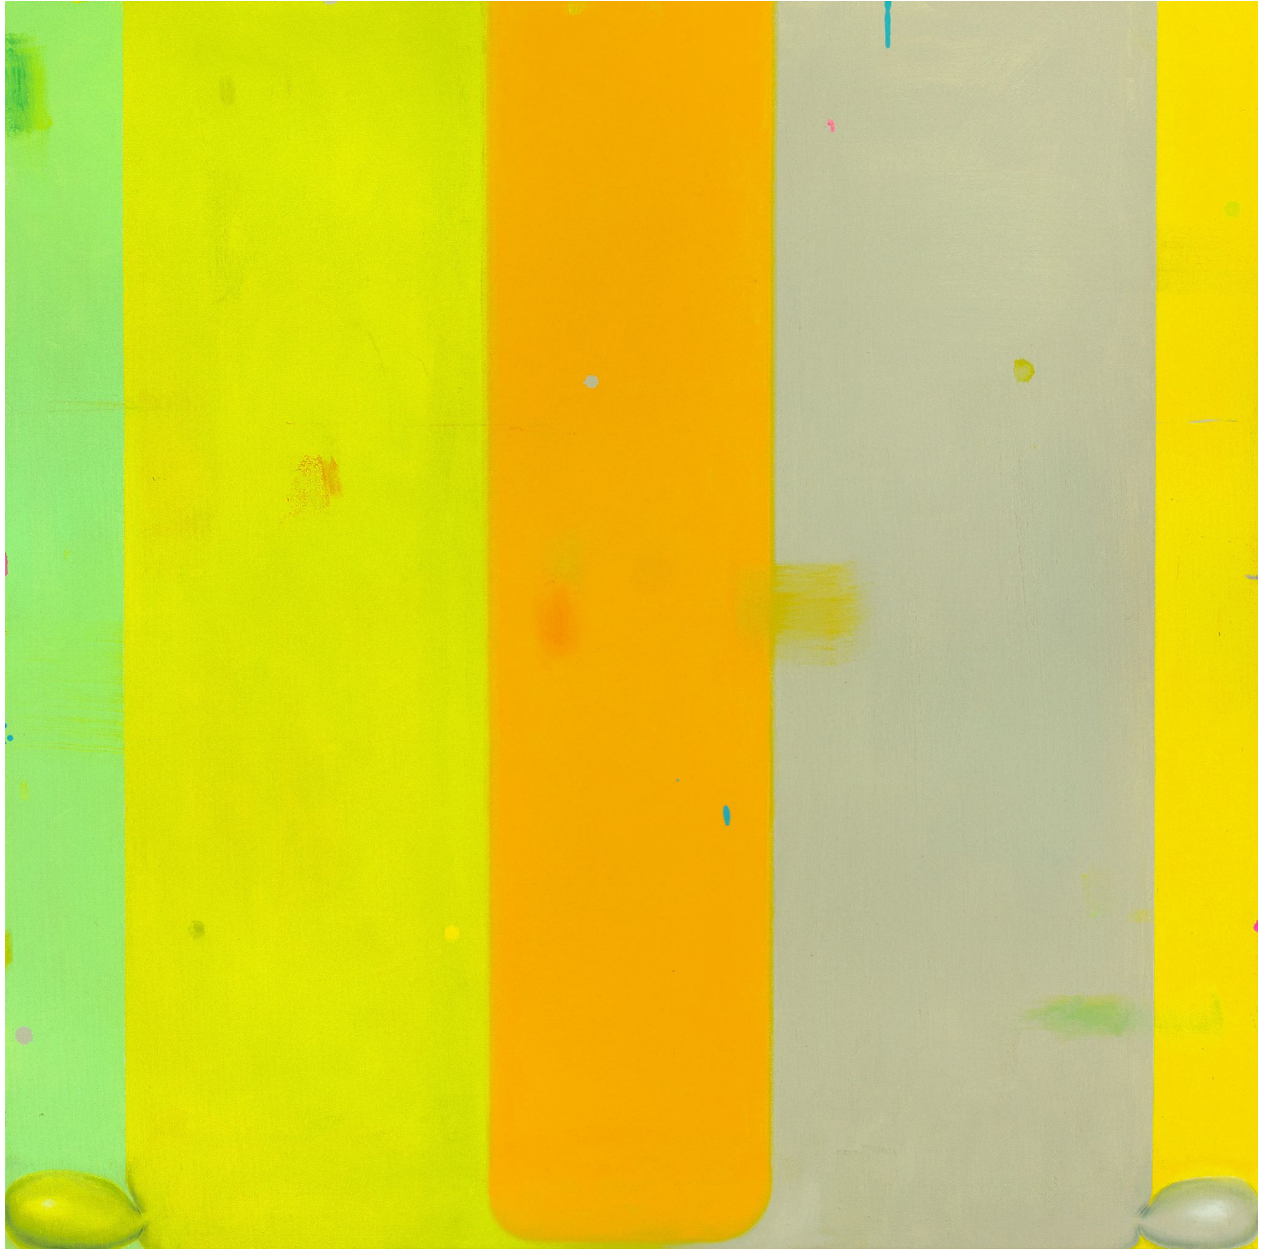

# ROBISCHON

DEBORAH ZLOTSKY, *GEMINI*  
oil on canvas, 36 x 36 in.  
ZLO079