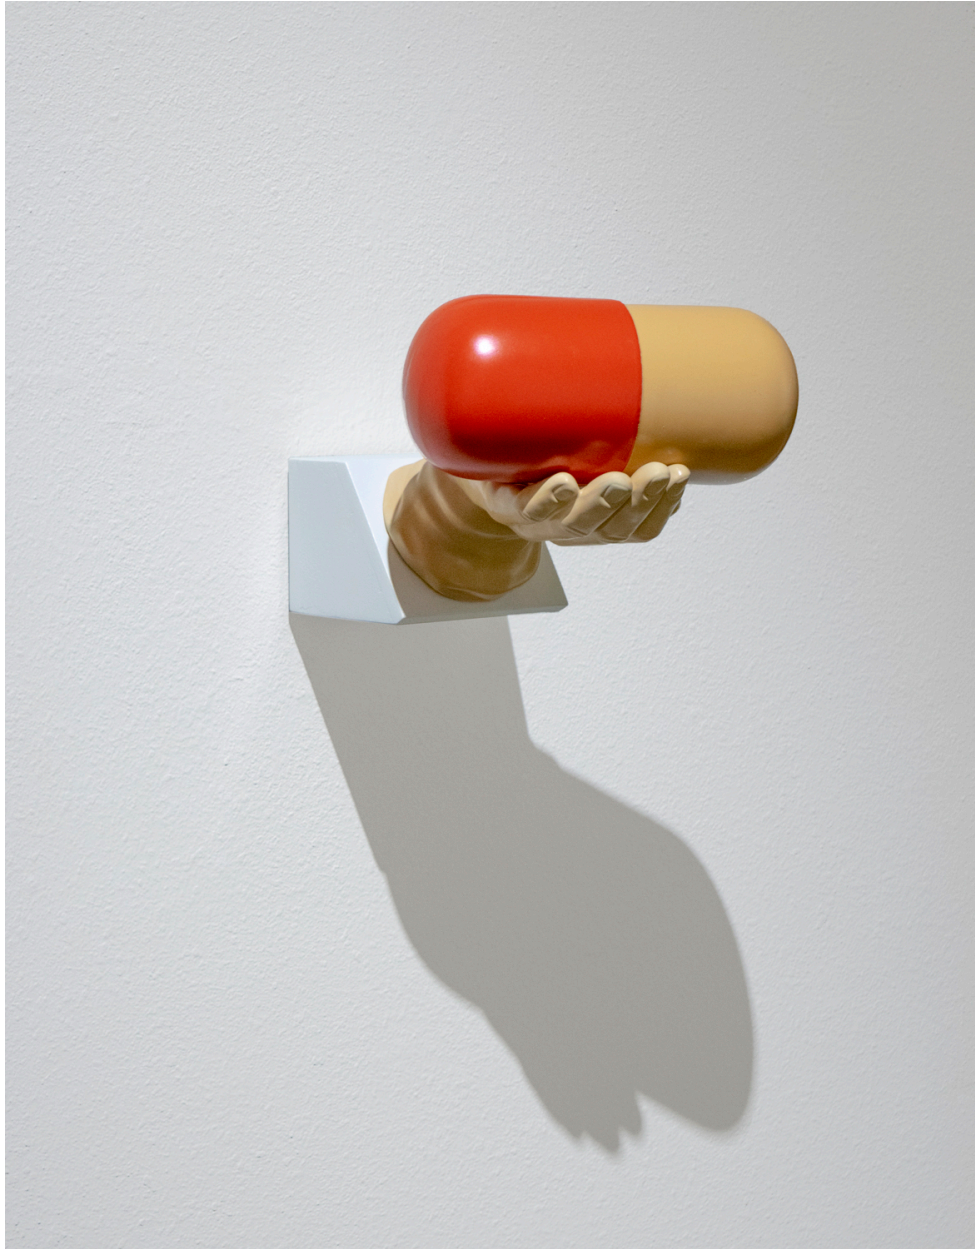

ROBISCHON

TERRY MAKER, *THE GREAT PHYSICIAN*
vacuum fomed capsule, ceramic hand, wooden wall wedge, 10 x
12 x 15 in.
TM205