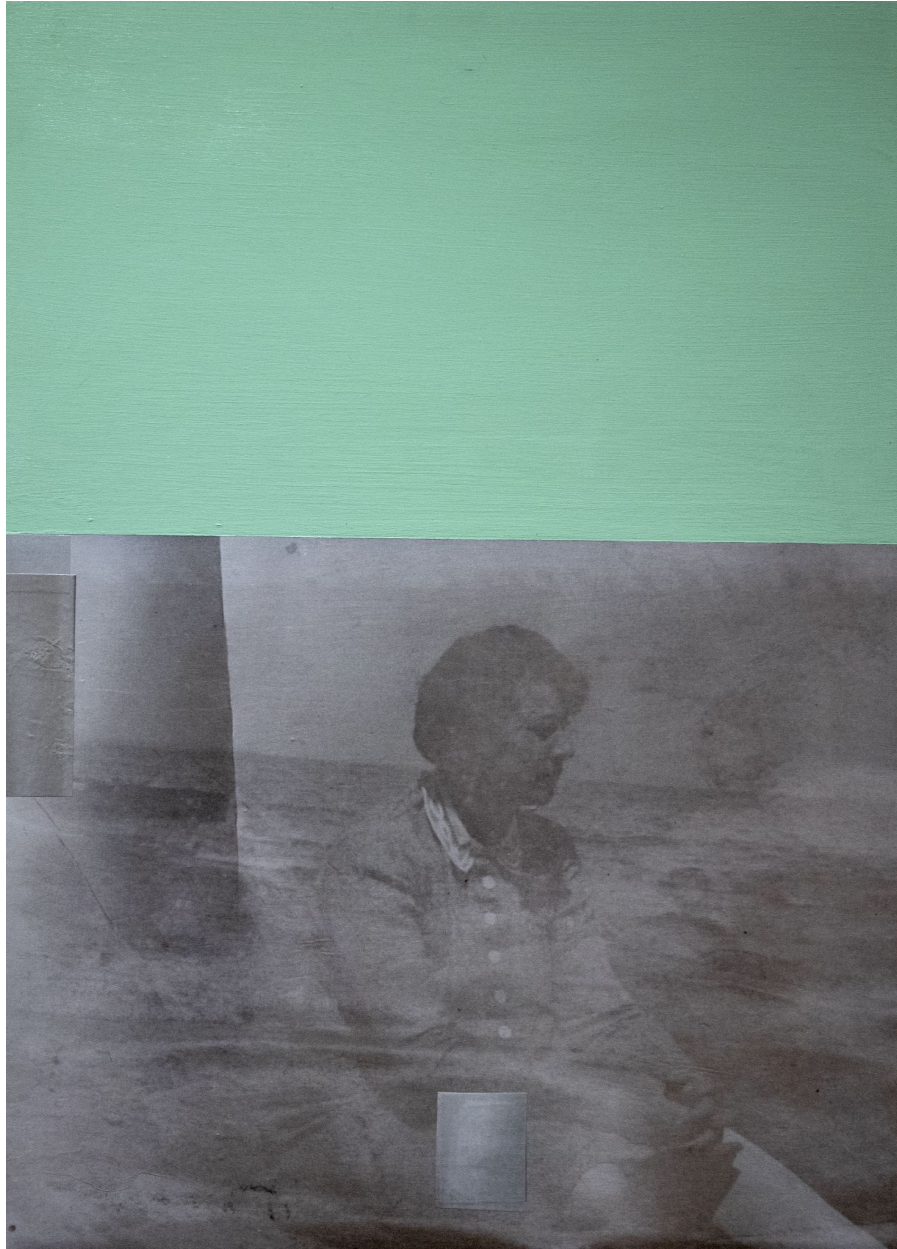

ROBISCHON

TOM JUDD, *SHE BY THE SEA*
mixed media on panel, 36 x 26 in.
TJ126