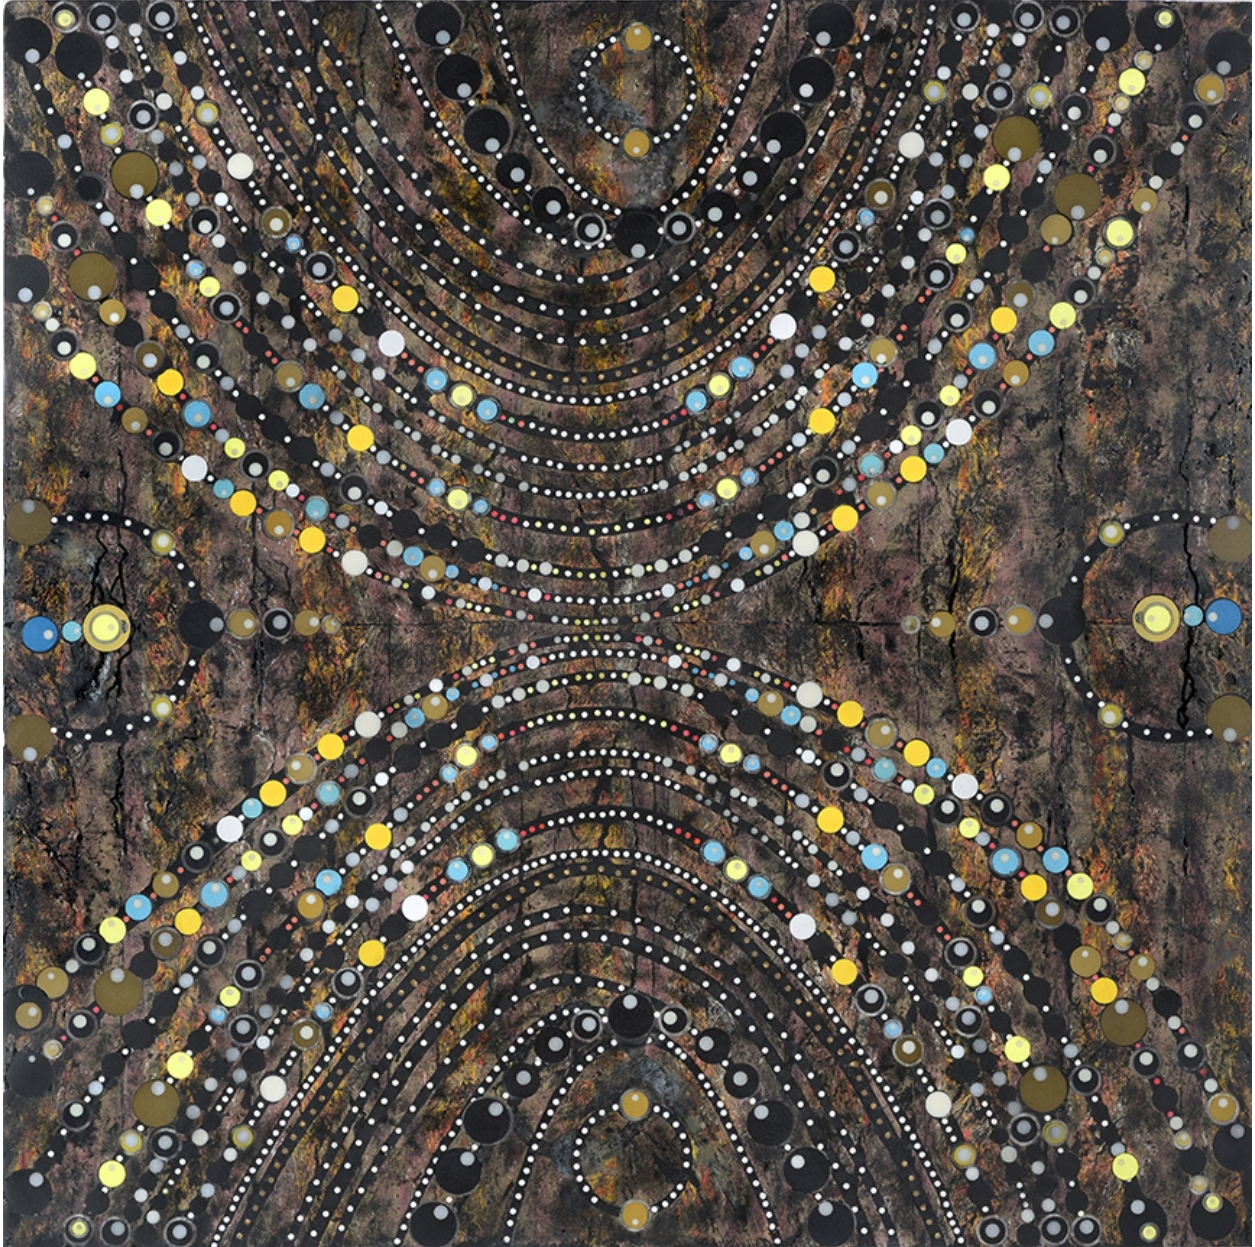

ROBISCHON

TERRY MAKER, *FIELD LINES (YELLOW)*
mixed media, 48 x 48 x 3 in.
TM201