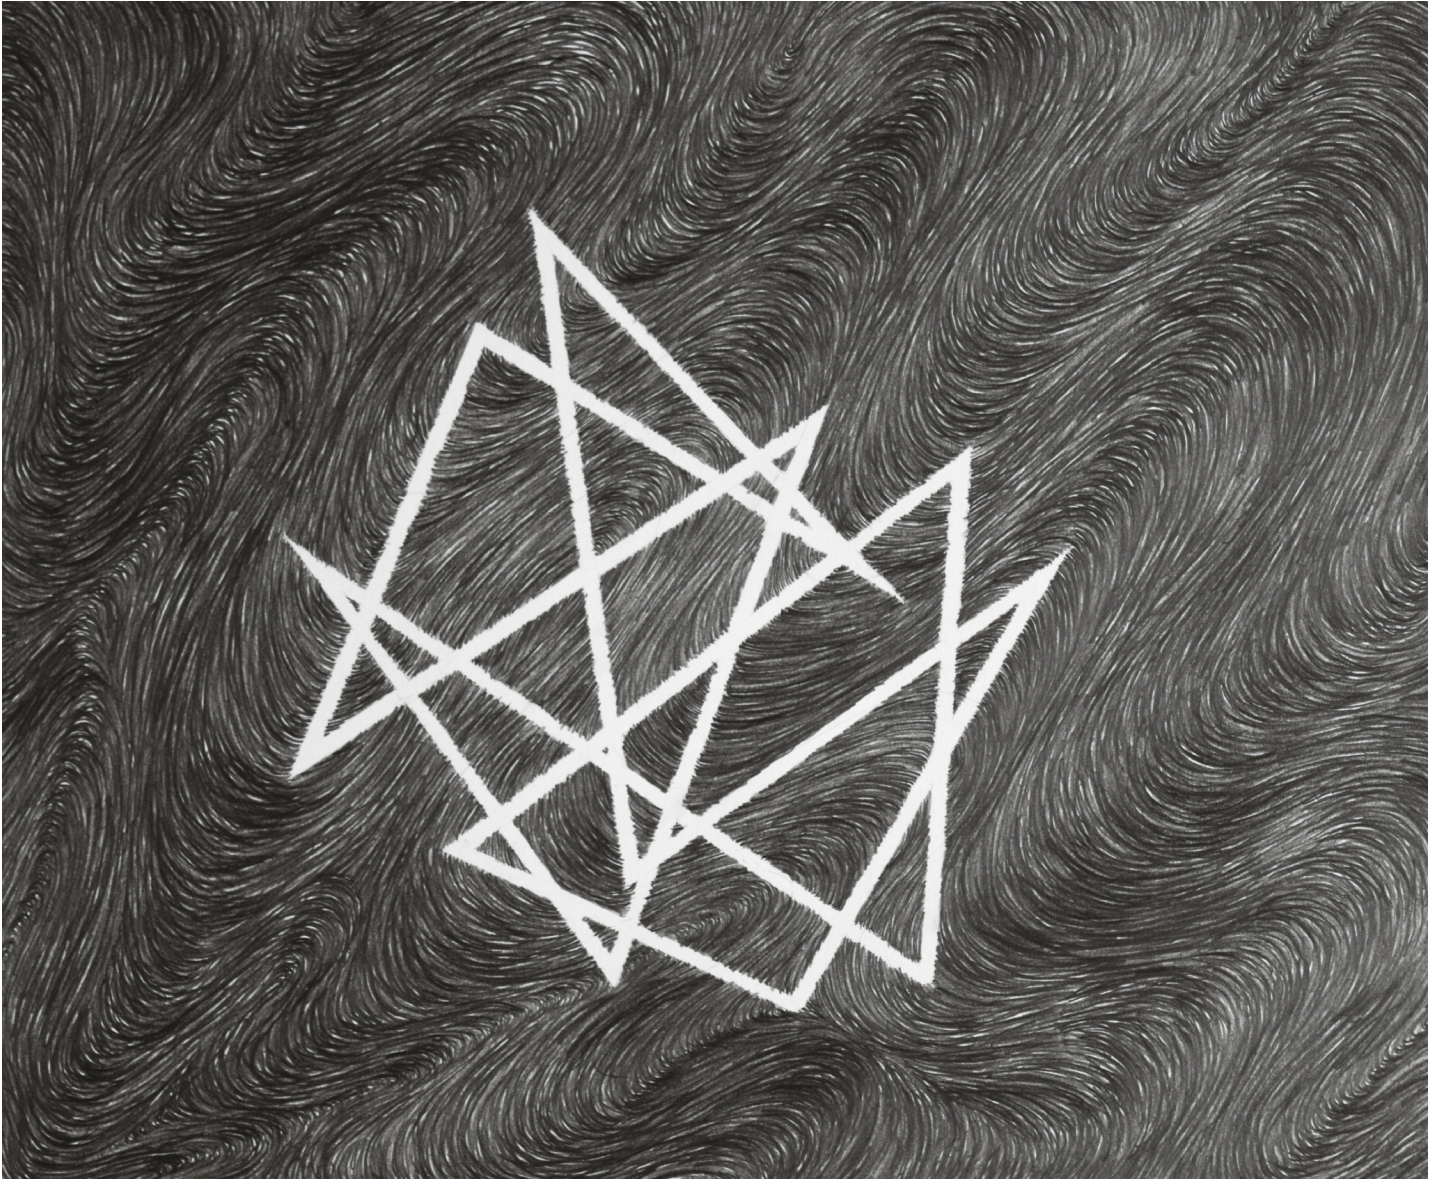

# ROBISCHON

LINDA FLEMING, *GRAPHITE WALL DRAWING*  
Graphite on Paper, 14 x 17 in.  
FLE091