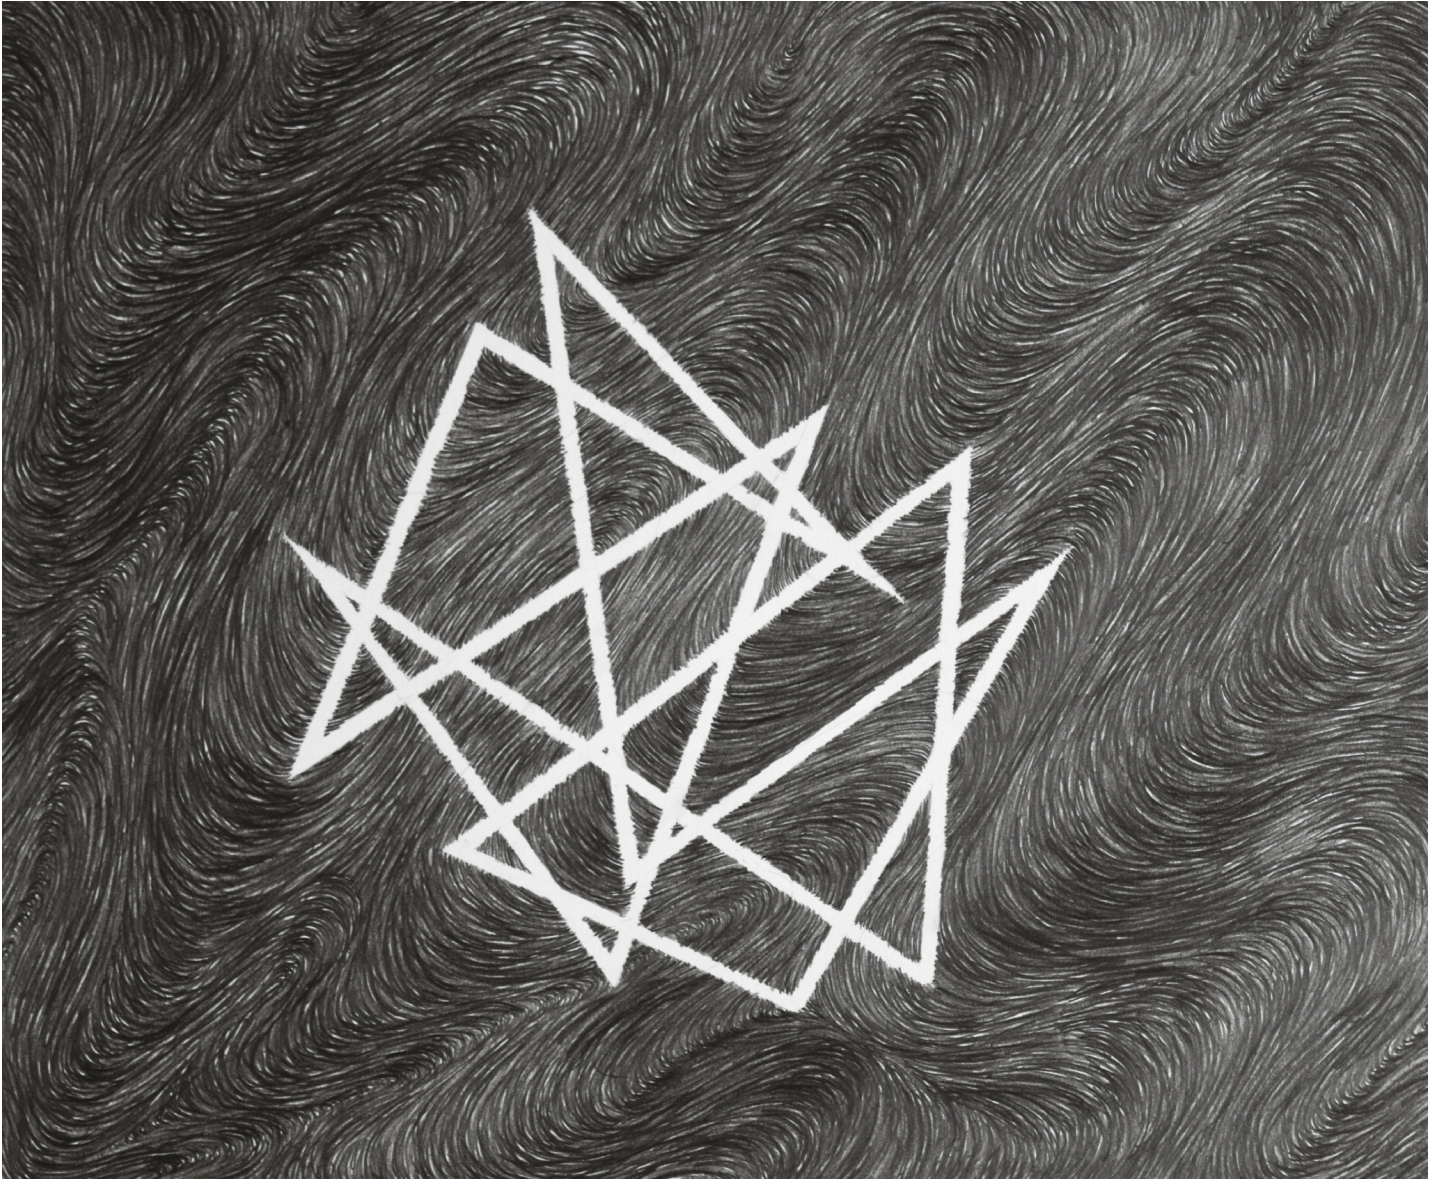

ROBISCHON

LINDA FLEMING, *GRAPHITE WALL DRAWING*
Graphite on Paper, 14 x 17 in.
FLE091