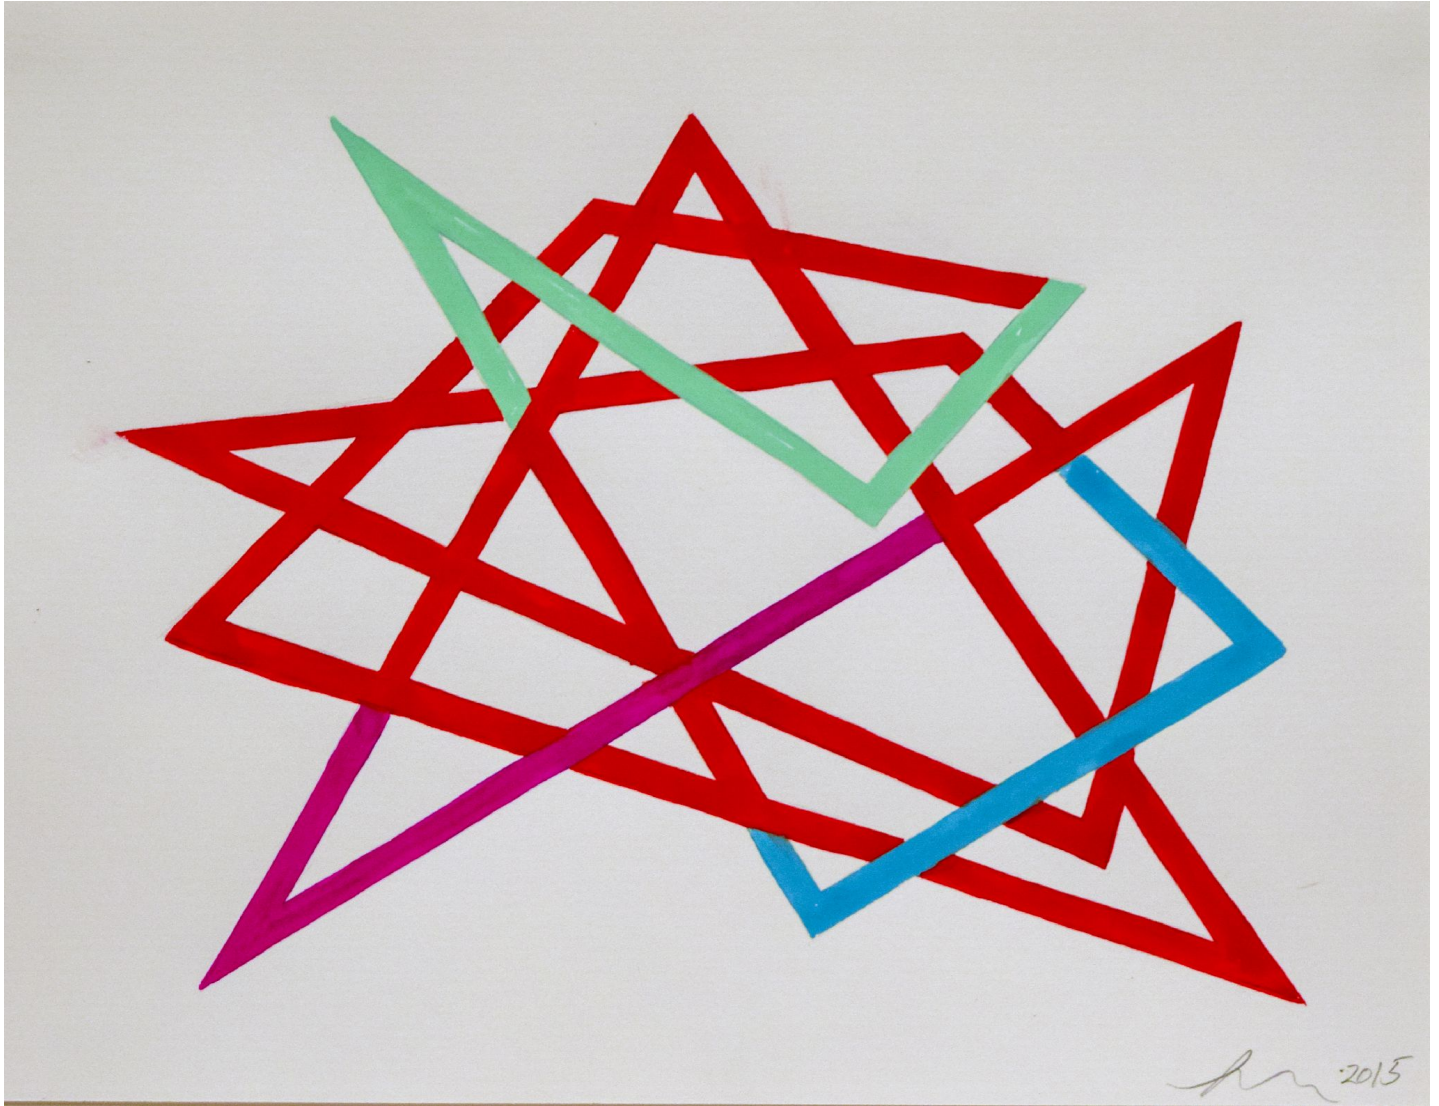

ROBISCHON

LINDA FLEMING, *GOUACHE WALL DRAWING*
graphite and gouache on paper, 9 x 12 in. (22.9 x 30.5 cm)
FLE063