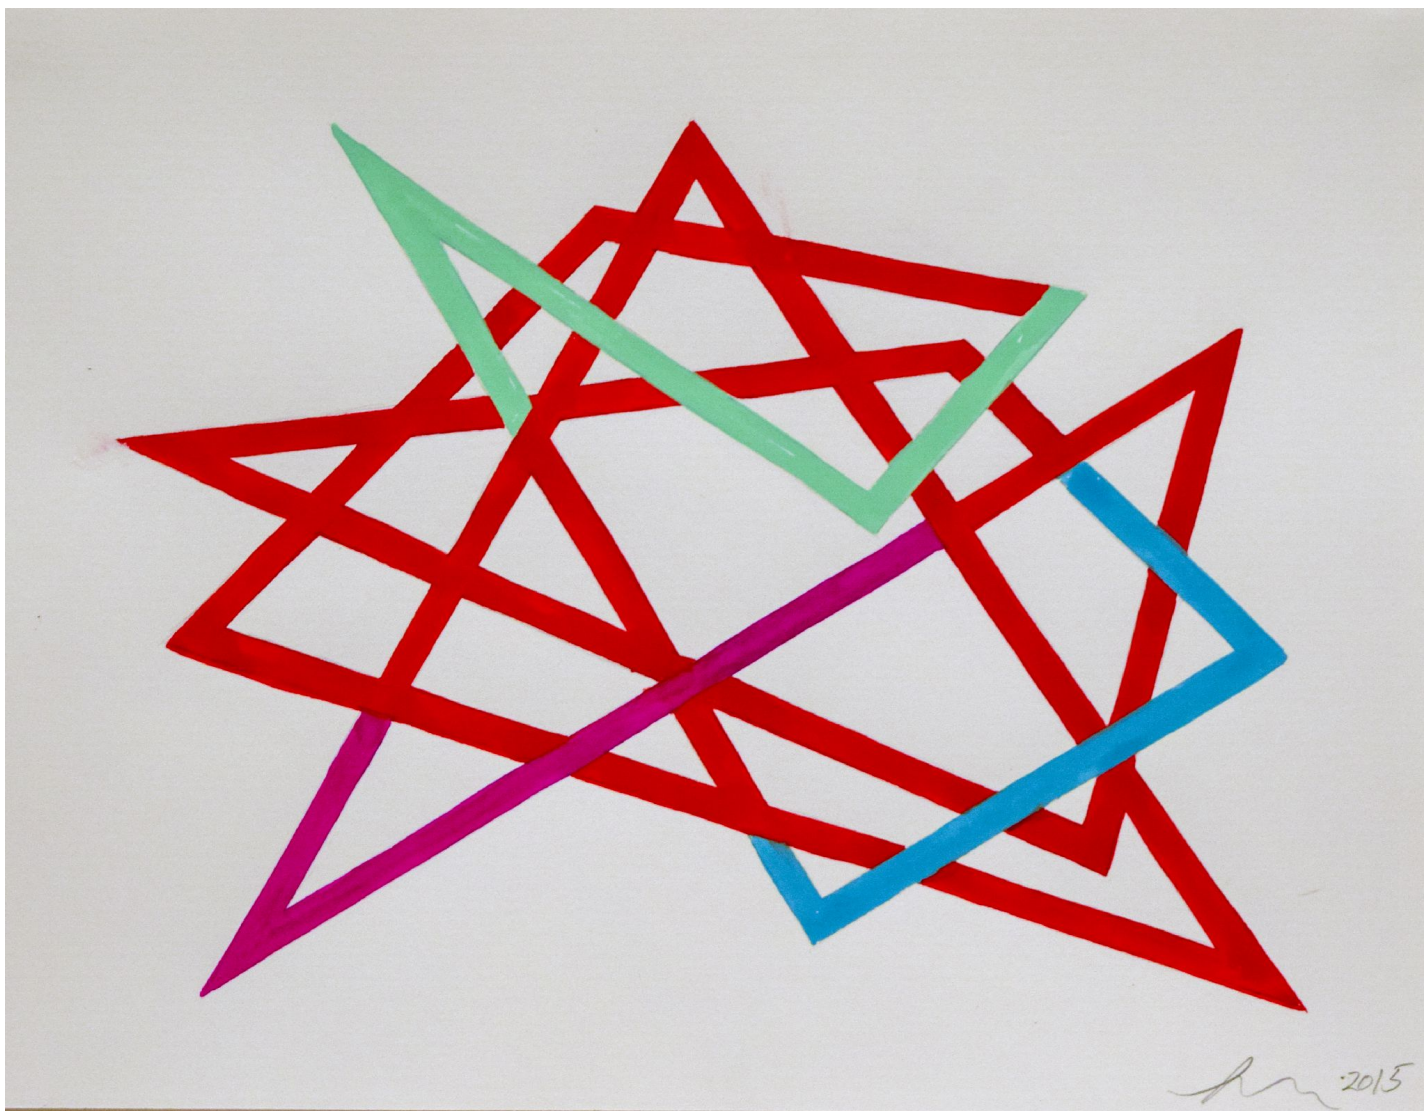

ROBISCHON

LINDA FLEMING, *GOUACHE WALL DRAWING*
graphite and gouache on paper, 9 x 12 in. (22.9 x 30.5 cm)
FLE063