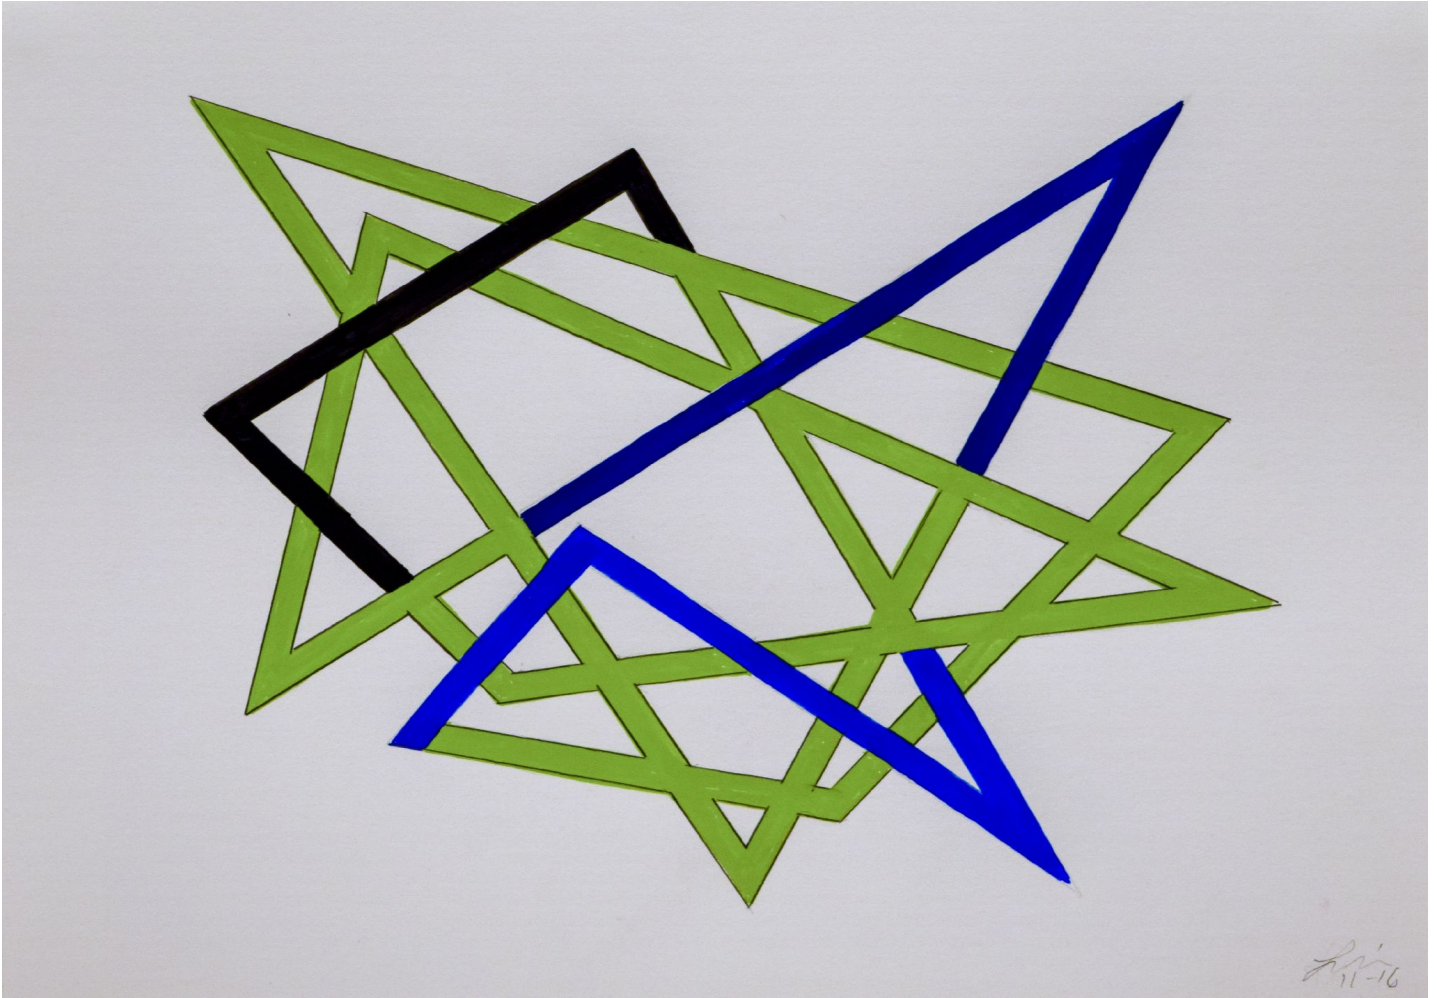

ROBISCHON

LINDA FLEMING, *GOUACHE WALL DRAWING*
graphite and gouache on paper, 9 x 12 in. (22.9 x 30.5 cm)
FLE061