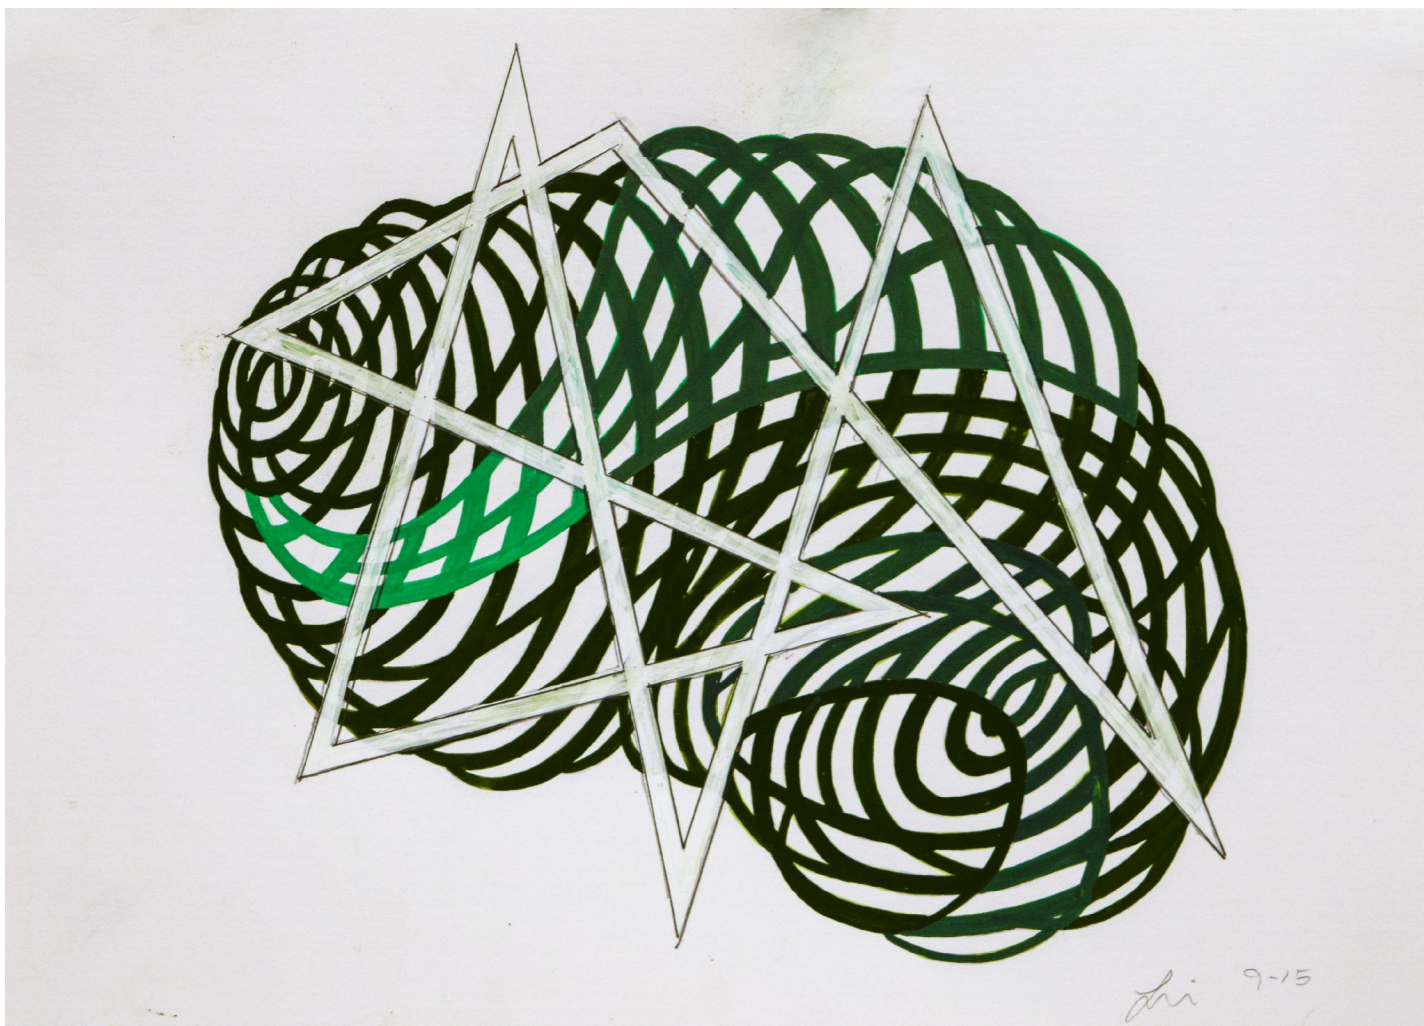

ROBISCHON

LINDA FLEMING, *GOUACHE WALL DRAWING*
graphite and gouache on paper, 9 x 12 in. (22.9 x 30.5 cm)
FLE067