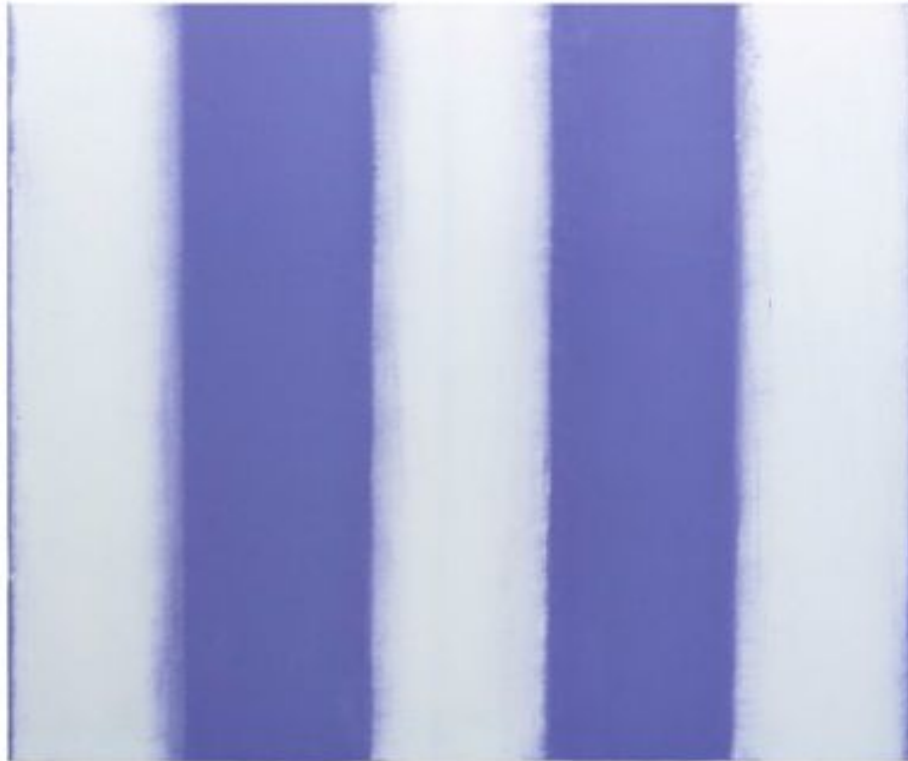

ROBISCHON

BETTY MERKEN, *STRIPES, VIOLET* #03-15-30
Oil monotype on Rives BFK paper, 20 x 23 in. (50.8 x 58.4 cm)
MER024