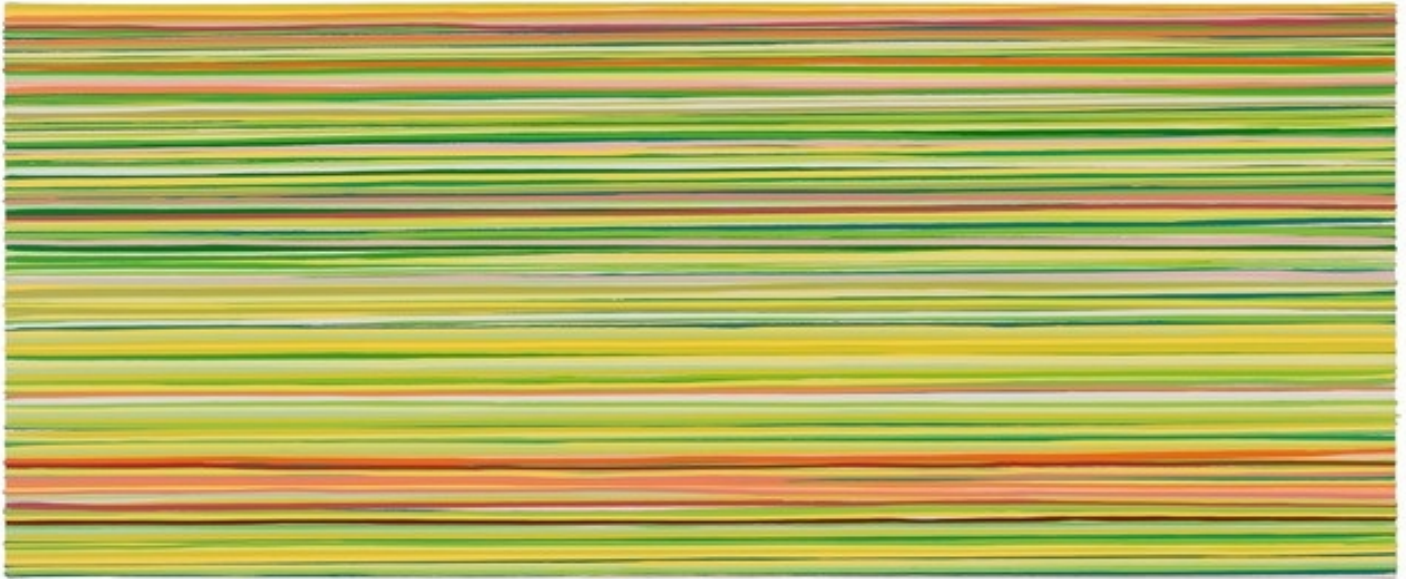

ROBISCHON

WENDI HARFORD, *ORANGE SLICE*
latex acrylic on canvas, 29 x 70 1/2 in.
HAR060