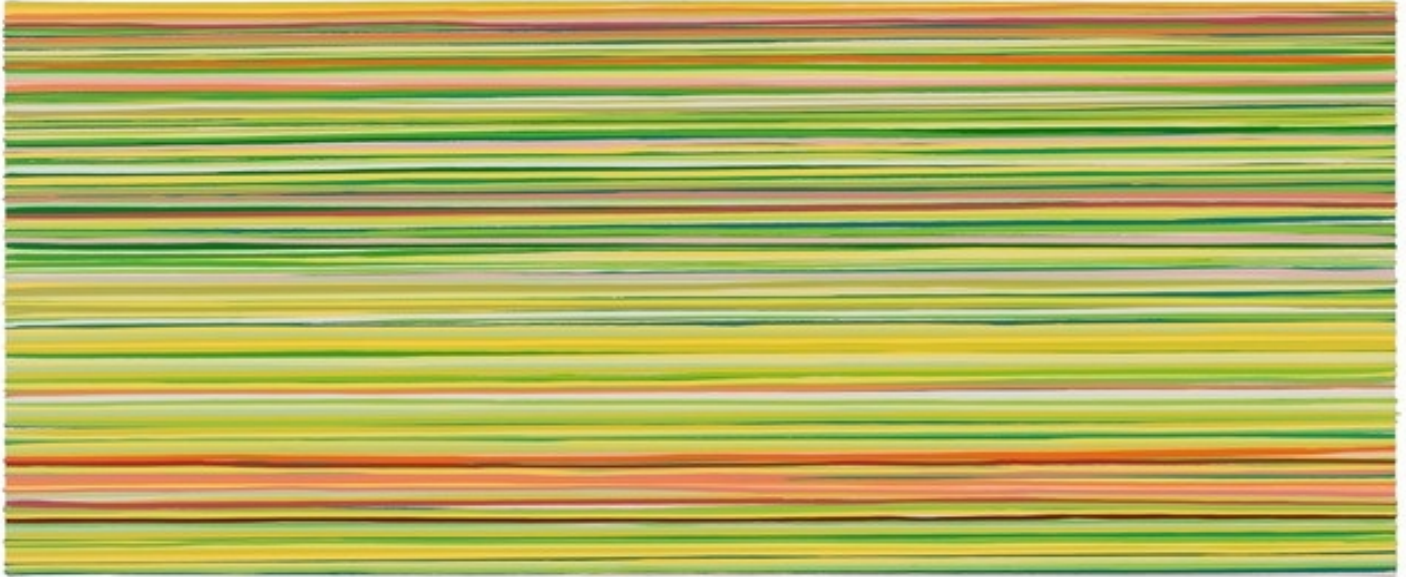

ROBISCHON

WENDI HARFORD, *ORANGE SLICE*
latex acrylic on canvas, 29 x 70 1/2 in.
HAR060