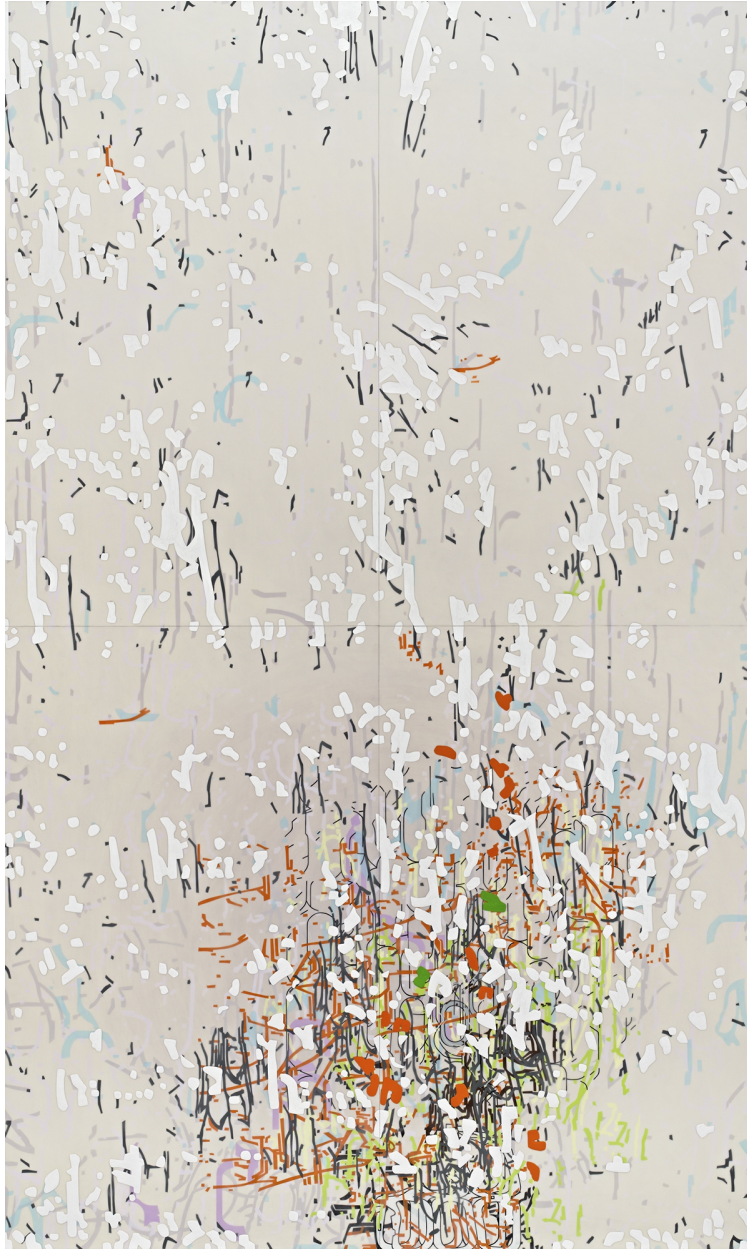

ROBISCHON

AMY ELLINGSON, *VARIATION/MUTATION
(CLUSTER)*

oil and encaustic on panel, 120 x 72 x 2 in.

AEL037