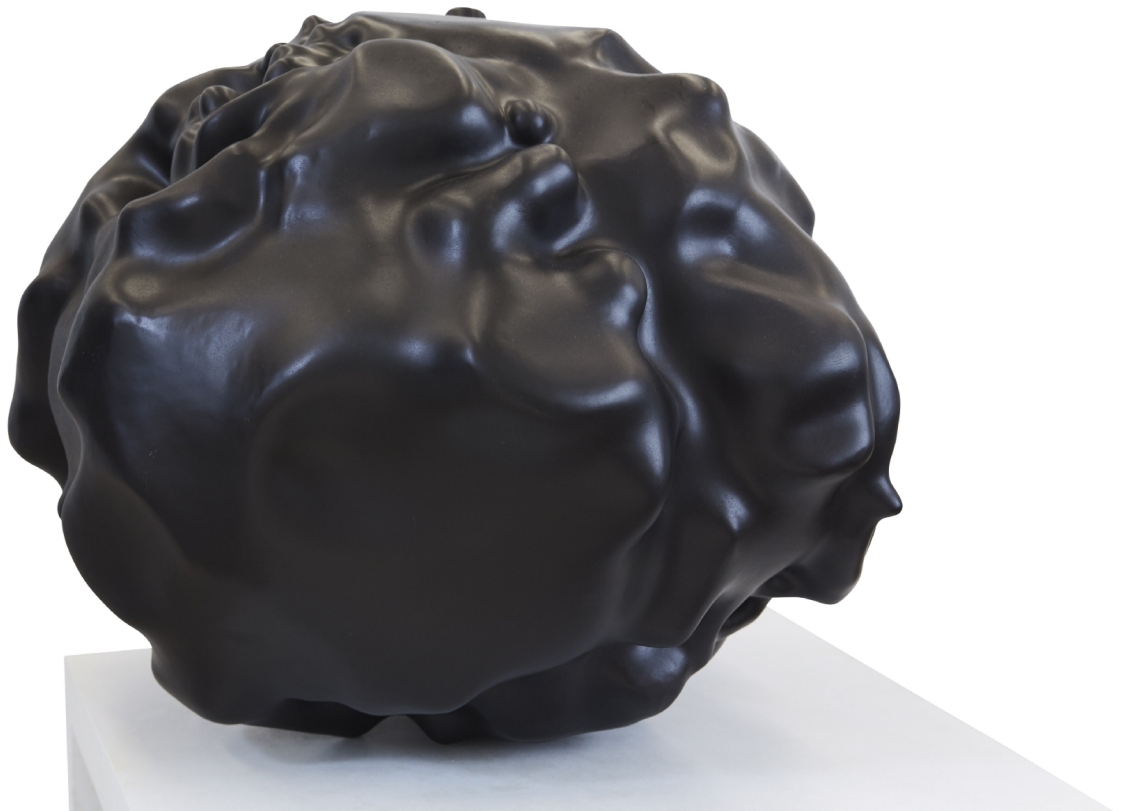

# ROBISCHON

AMY ELLINGSON, *ARTIFACT I*  
bronze, 16 x 19 x 20 in.  
AEL050