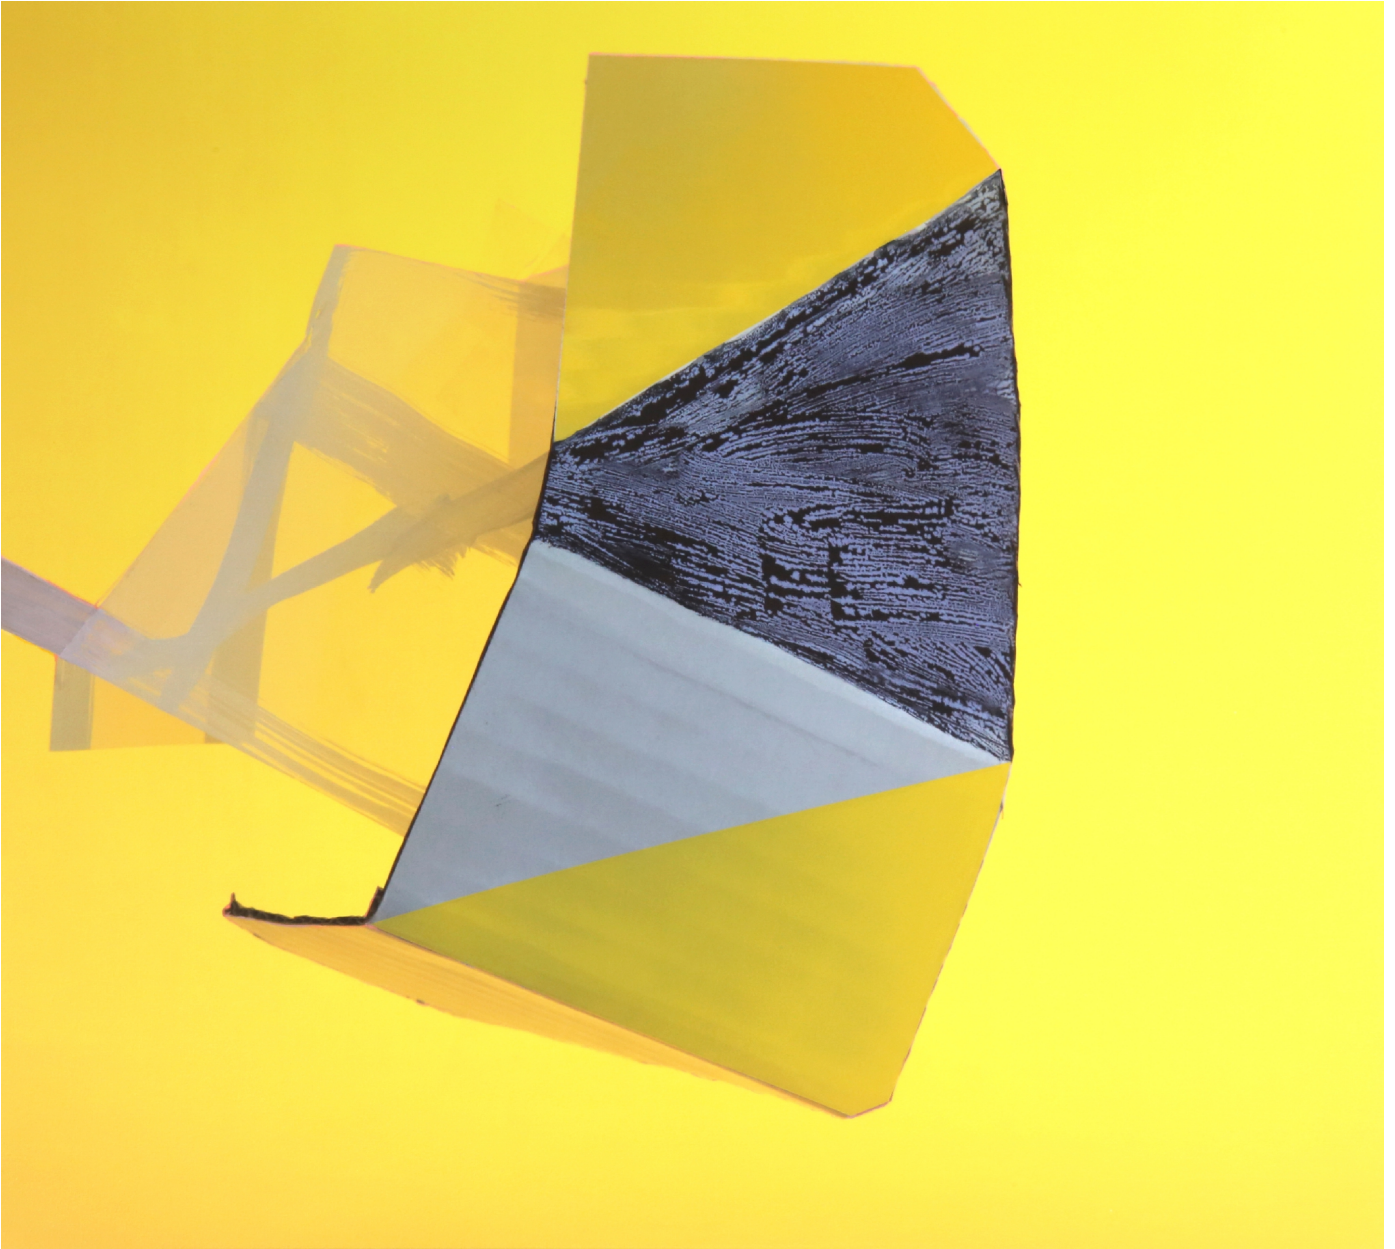

# ROBISCHON

KATE PETLEY, *TUNED IN*  
archival print and acrylic on canvas, 36 x 40 in.  
KPT126