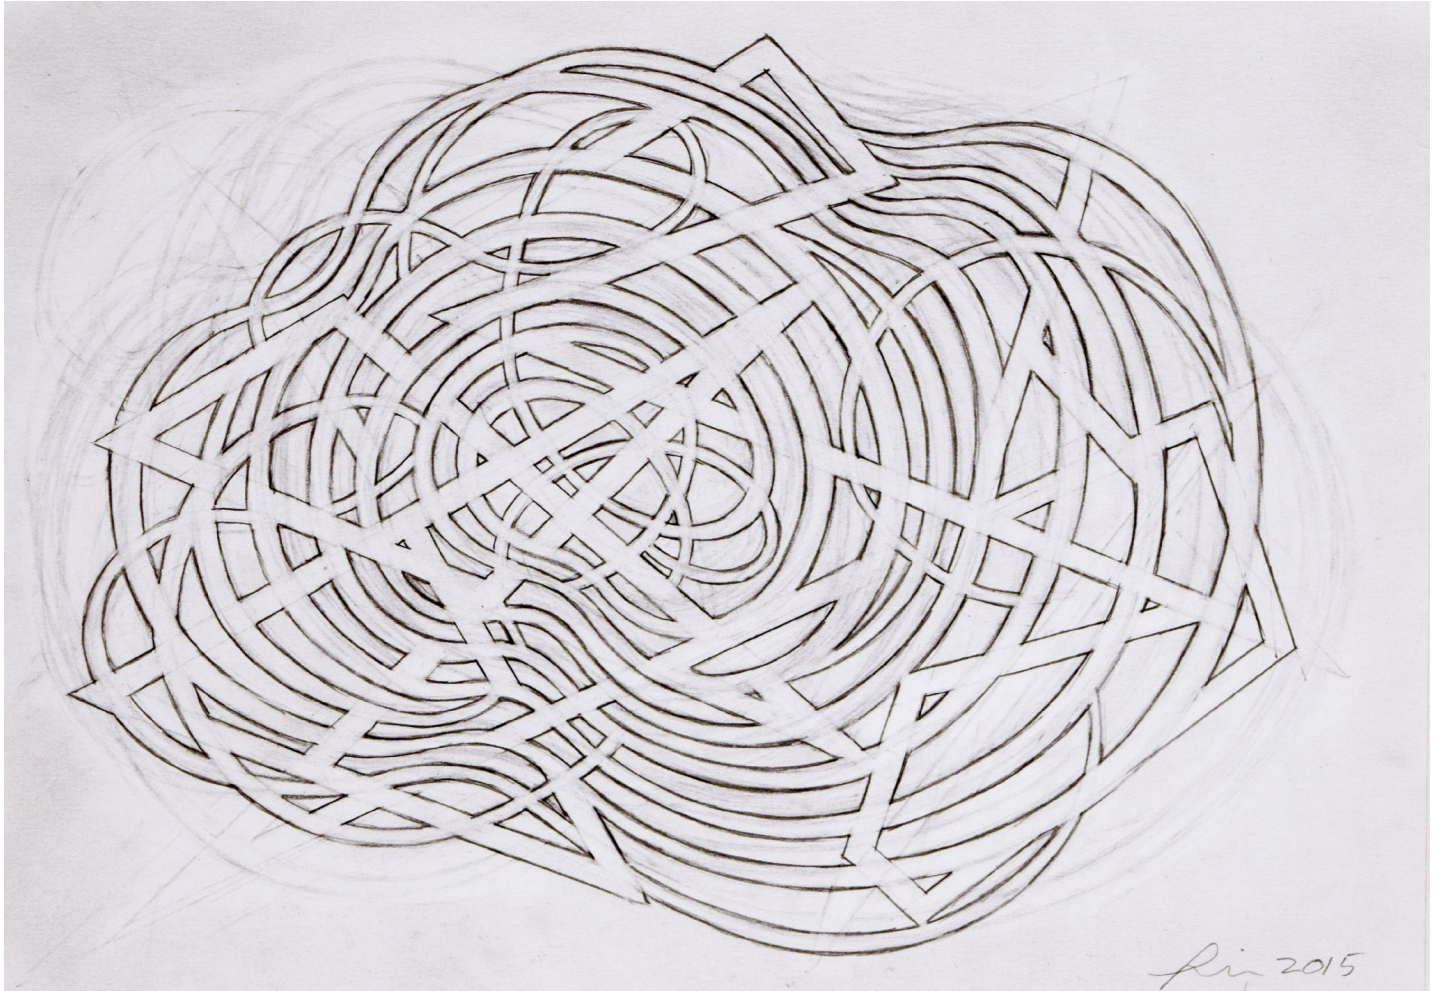

ROBISCHON

LINDA FLEMING, *GOUACHE WALL DRAWING*
Graphite on Paper, 9 x 12 in. (22.9 x 30.5 cm)
FLE074