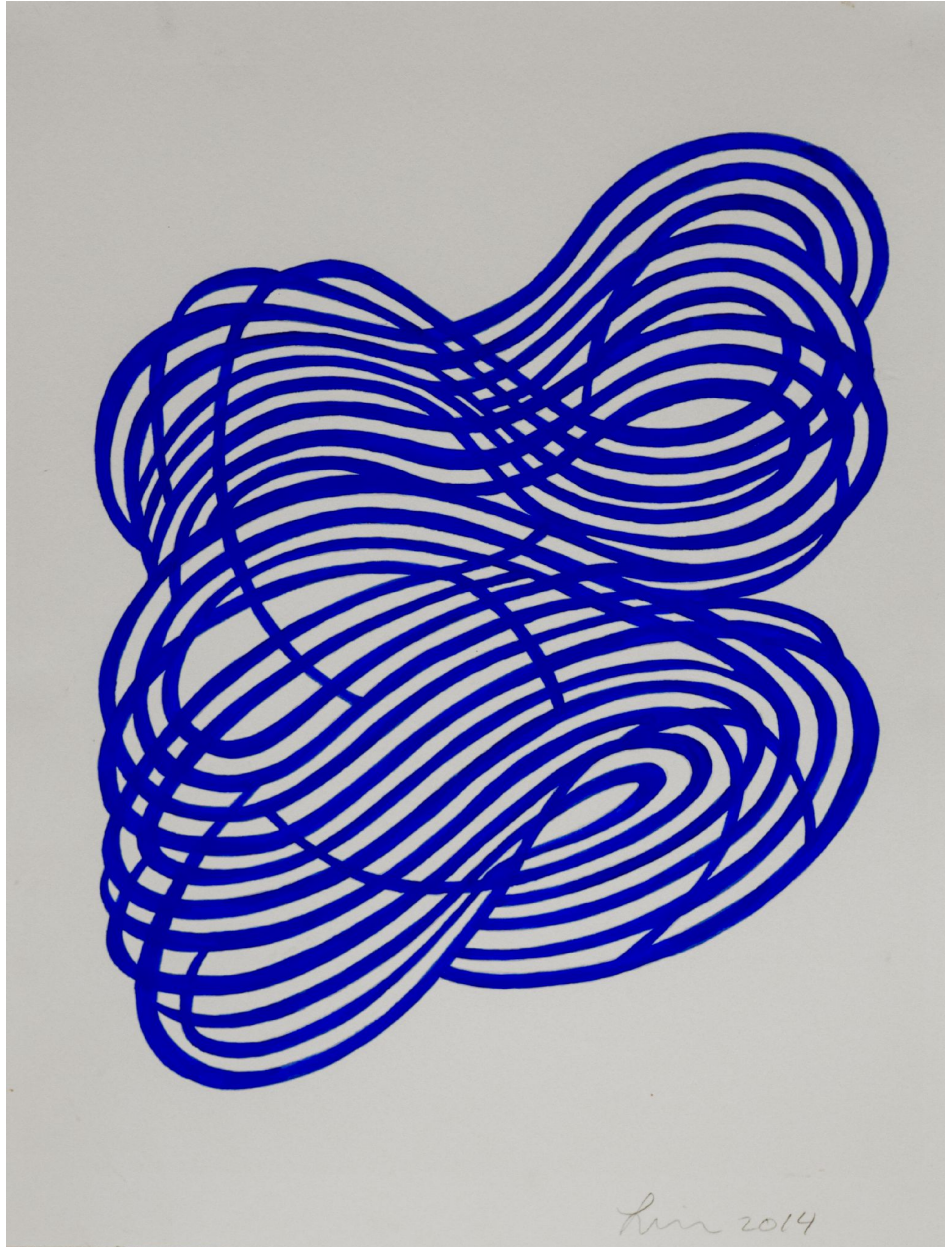

ROBISCHON

LINDA FLEMING, *GOUACHE WALL DRAWING*
graphite and gouache on paper, 12 x 9 in. (30.5 x 22.9 cm)
FLE072