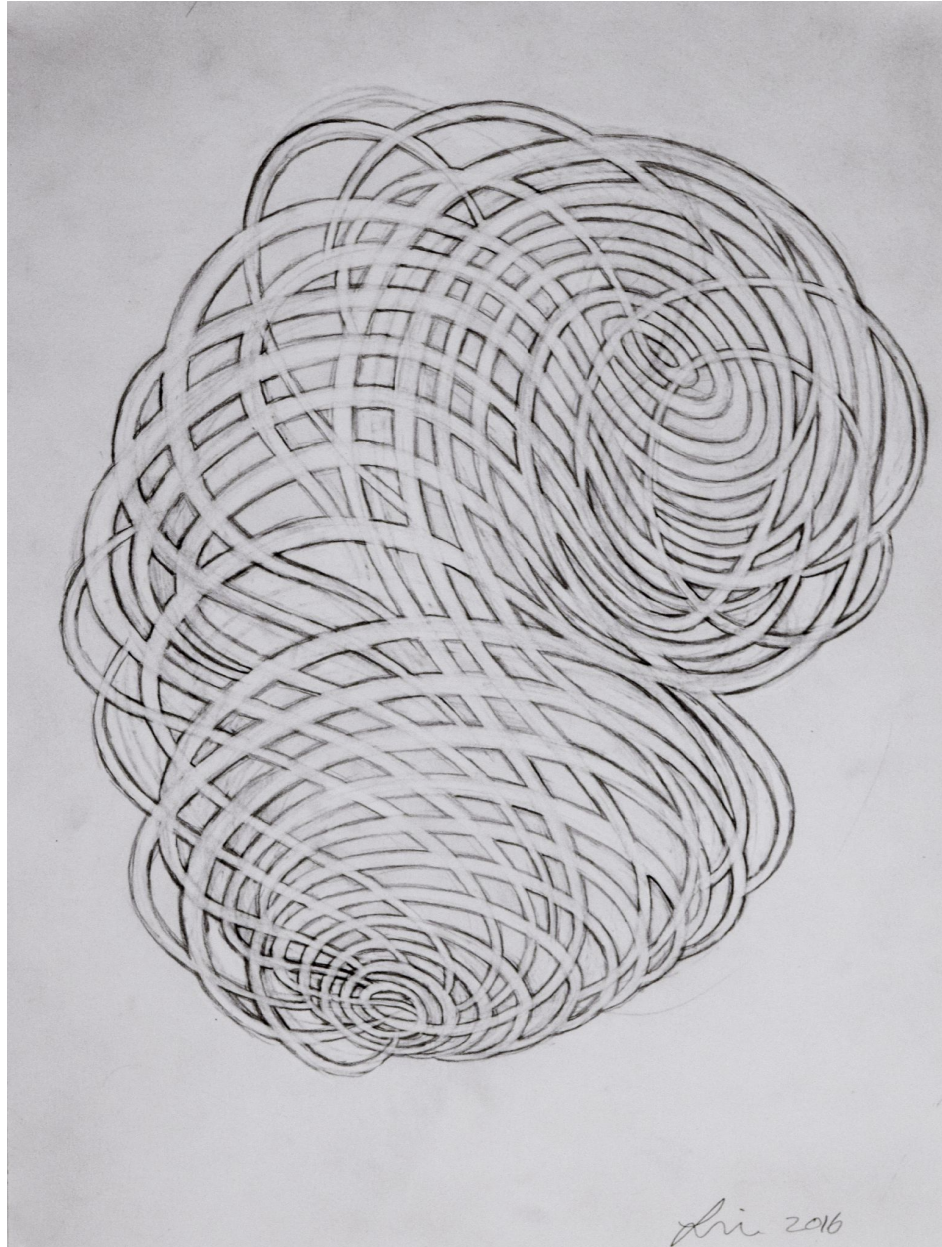

ROBISCHON

LINDA FLEMING, *GOUACHE WALL DRAWING*
Graphite on Paper, 12 x 9 in. (30.5 x 22.9 cm)
FLE062