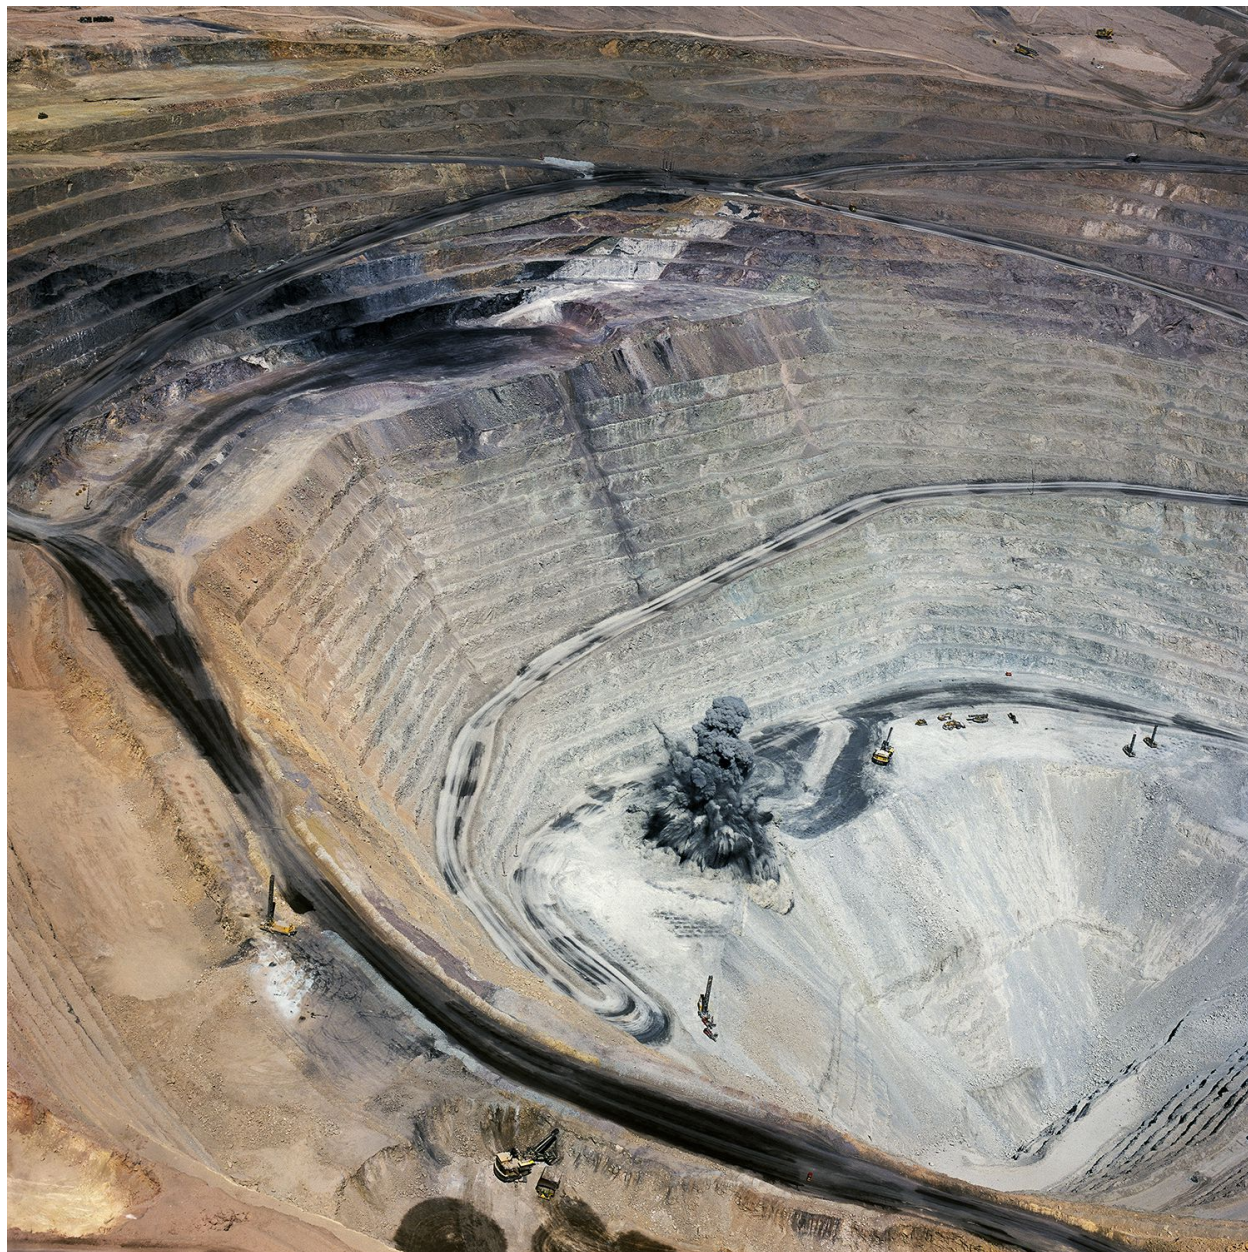

ROBISCHON

DAVID MAISEL, *DESOLATION DESERT: BLAST 1*, Minera Centinela Copper Mine,
Antofagasta Region, Atacama Desert, Chile Ed. 6
archival pigment print mounted on Dibond, 29 x 29 in. (73.7 x 73.7 cm)
DML015