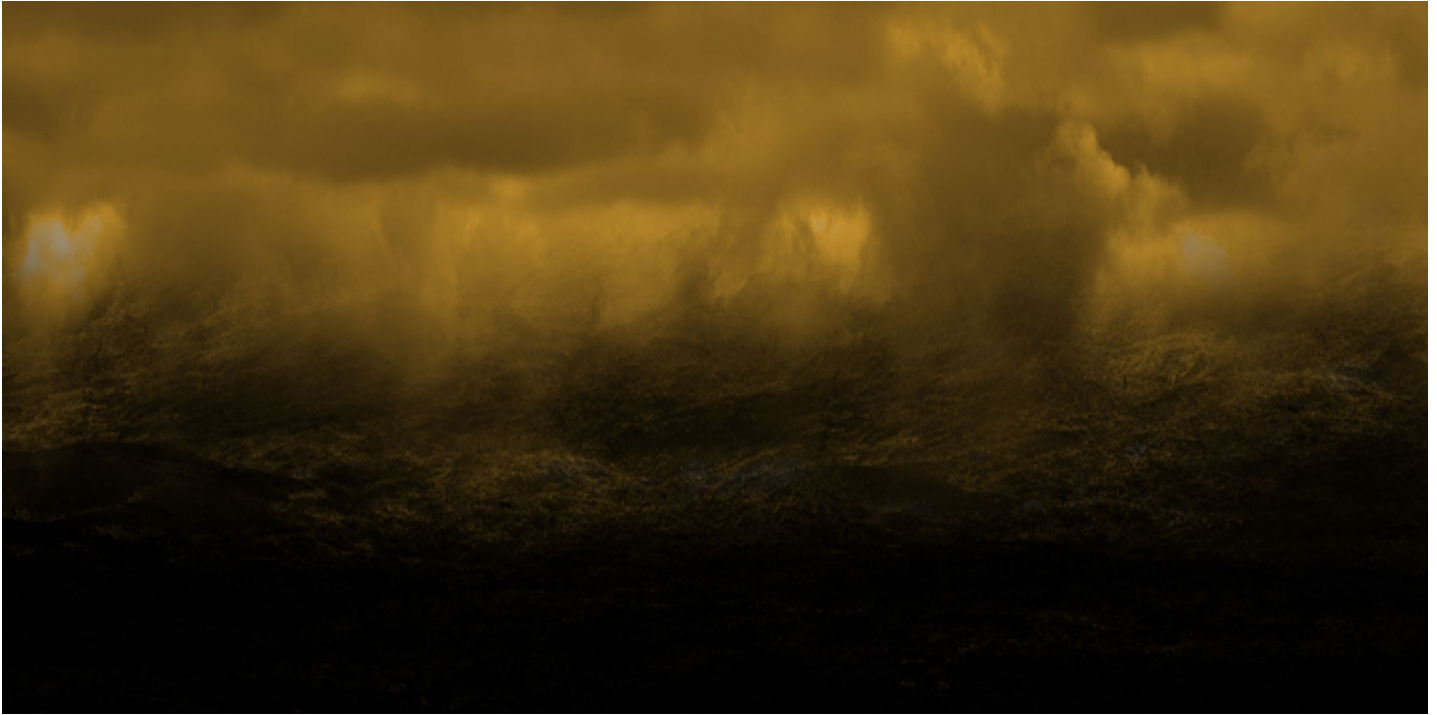

# ROBISCHON

SAMI AL KARIM, *Dream 2 Ed. 6*  
C-print mounted on Dibond aluminum, 44 x 98 in. (111.8 x 248.9 cm)  
SAK061