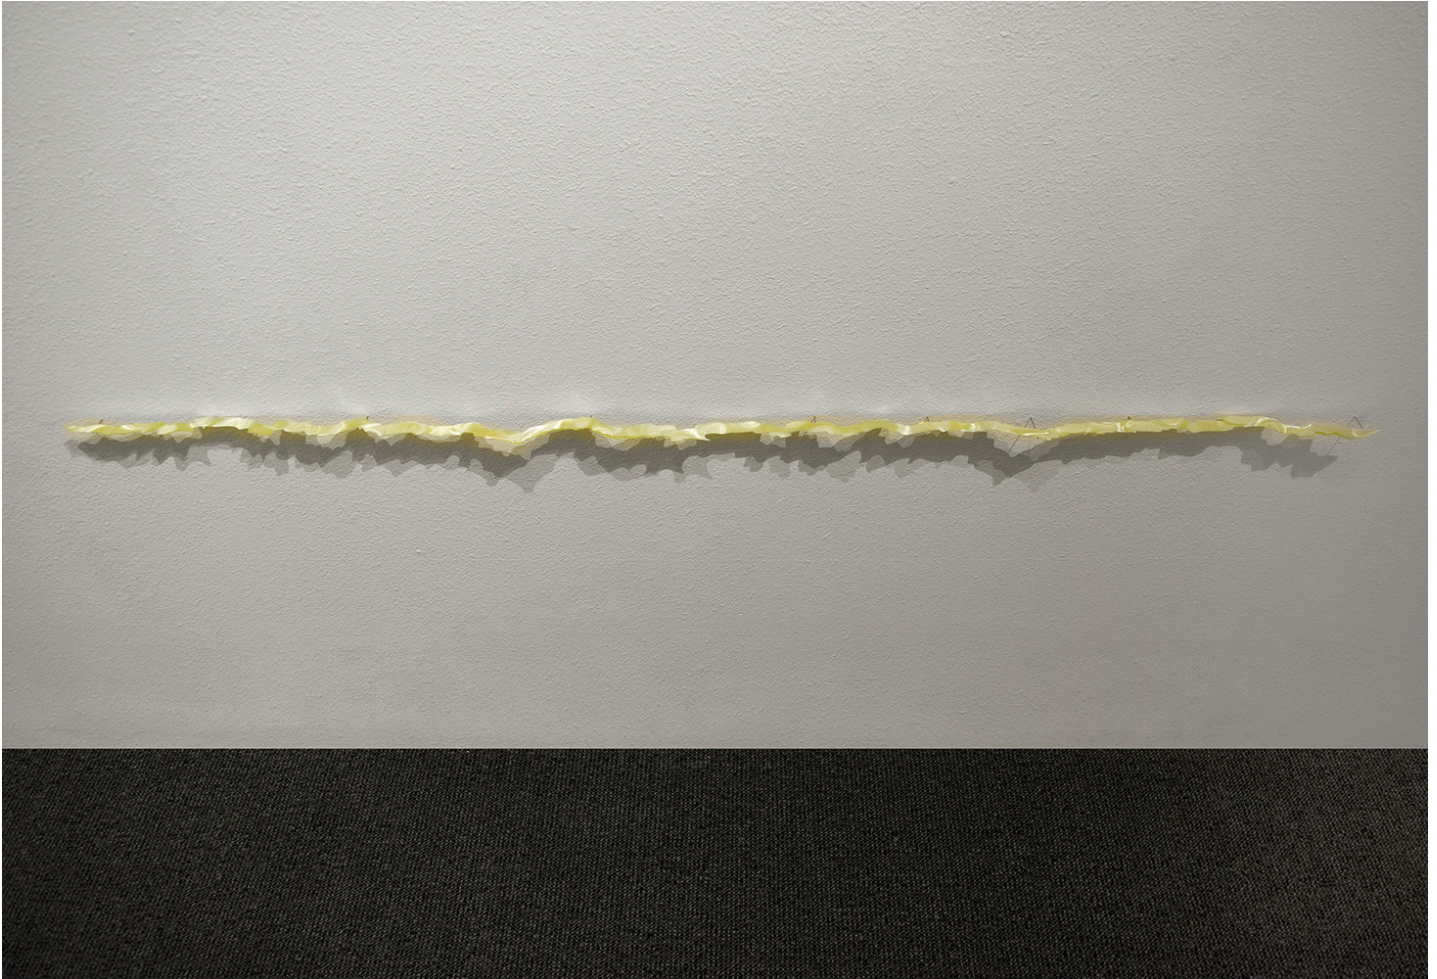

ROBISCHON

KATY STONE, *Transmission (electric line)*
hand-cut lenticular film, spray paint on Duralar, pins, 60 x 3 in.