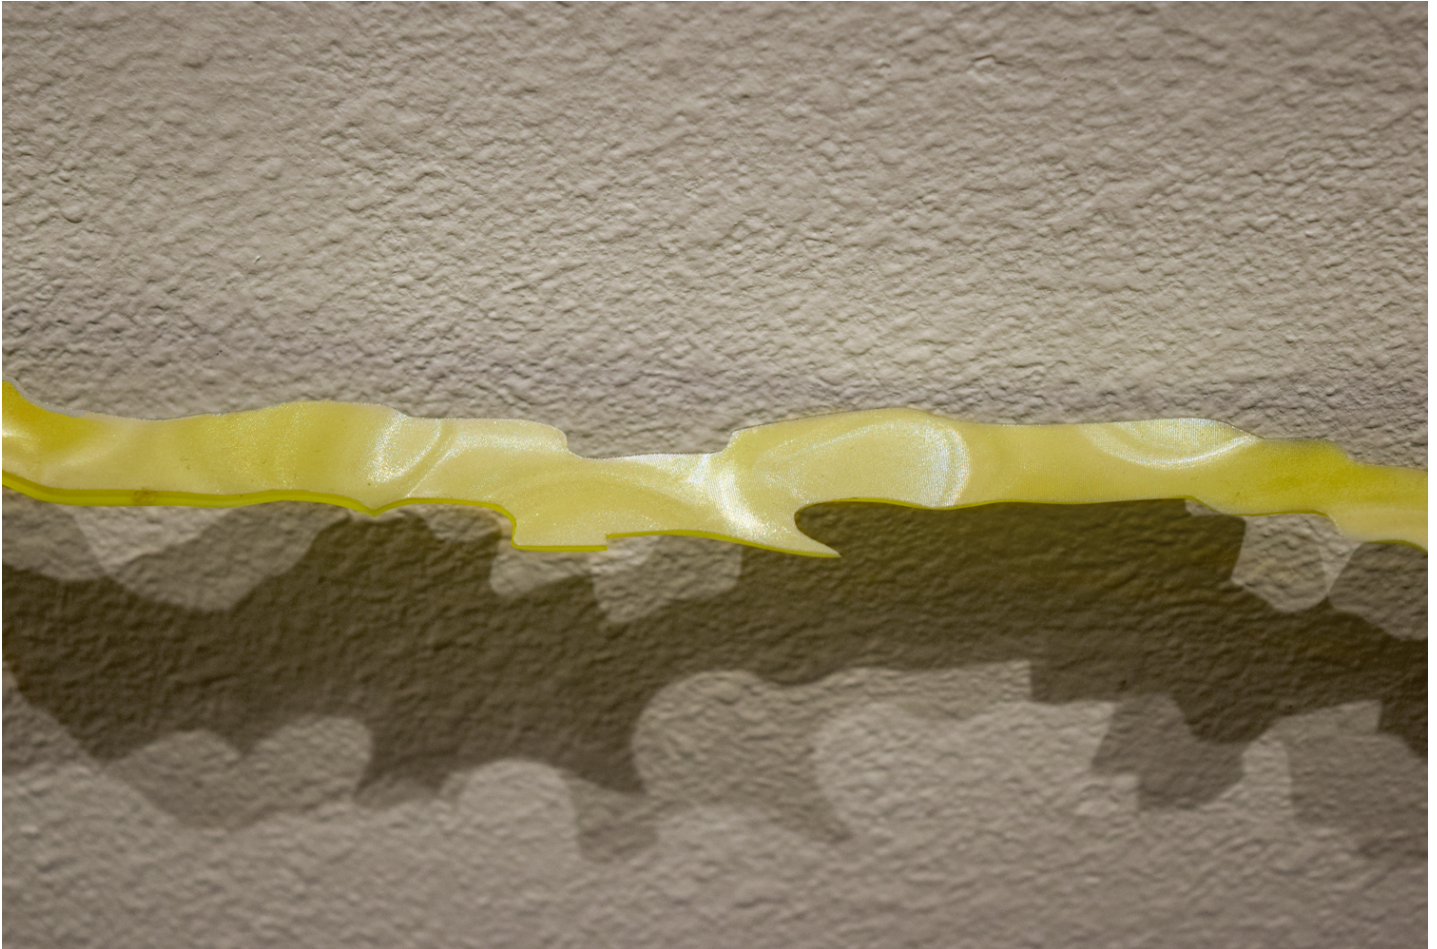

# ROBISCHON

KATY STONE, *Transmission (electric line)*  
hand-cut lenticular film, spray paint on Duralar, pins, 60 x 3 in.