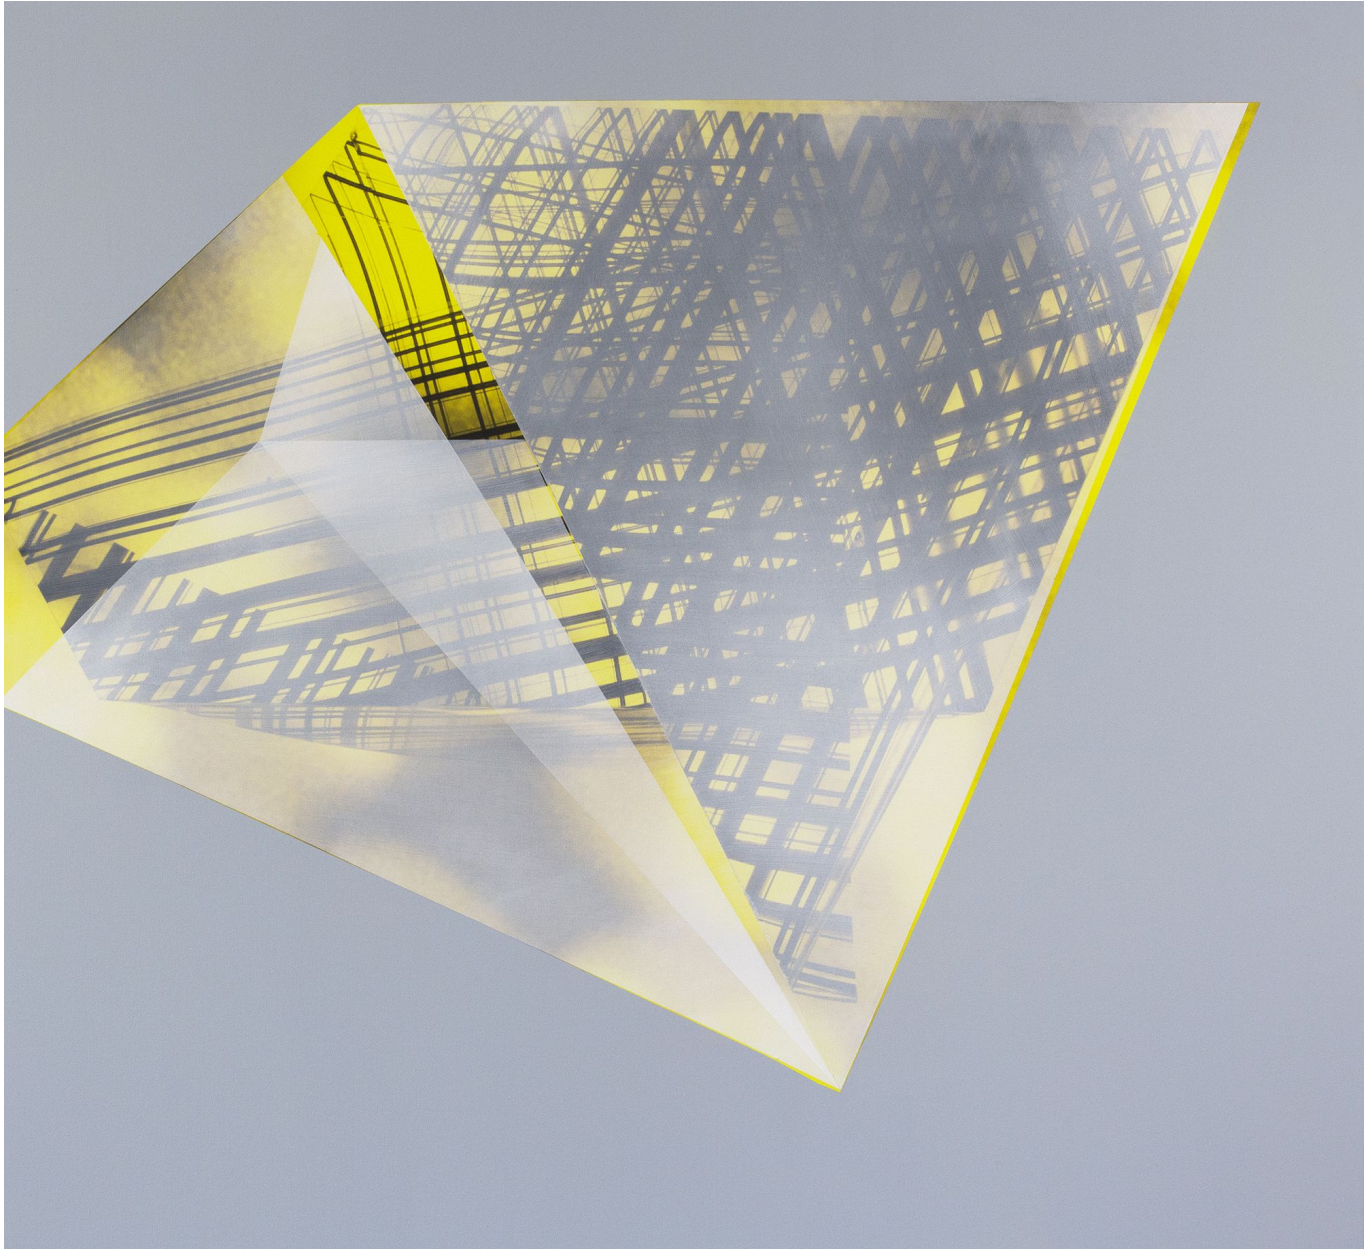

ROBISCHON

KATE PETLEY, *IMPLICATIONS*
acrylic and pigmented ink on canvas, 48 x 52 in. (121.9 x 132.1 cm)
KPT101