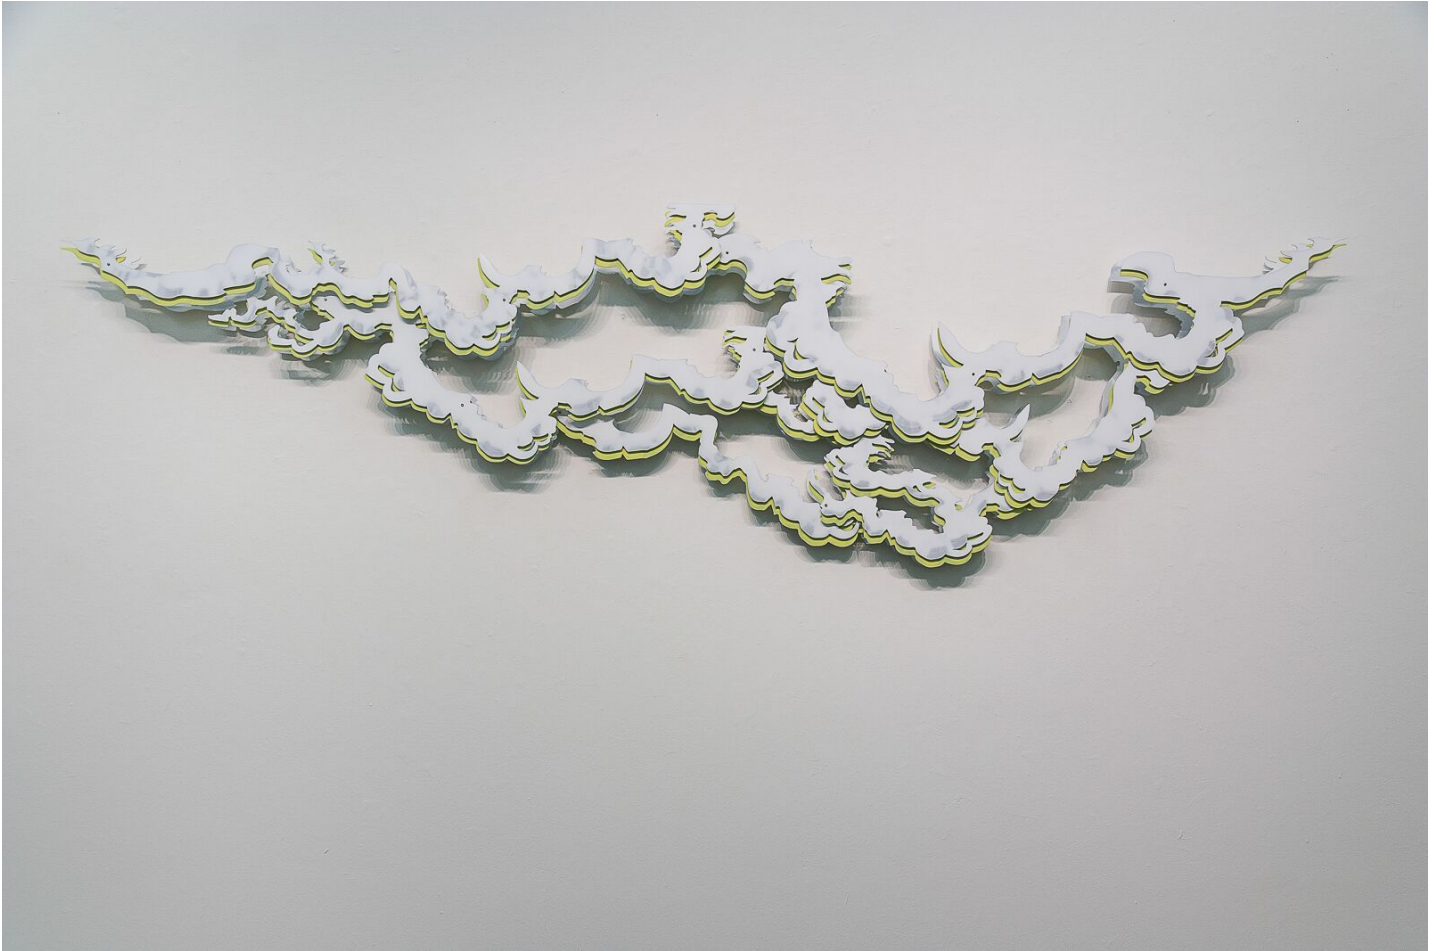

ROBISCHON

KATY STONE, *CLOUD ISLAND 2 1/3*
oil on aluminum, 23 x 80 x 2 1/2 in. (58.4 x 203.2 x 6.3 cm)
STO079